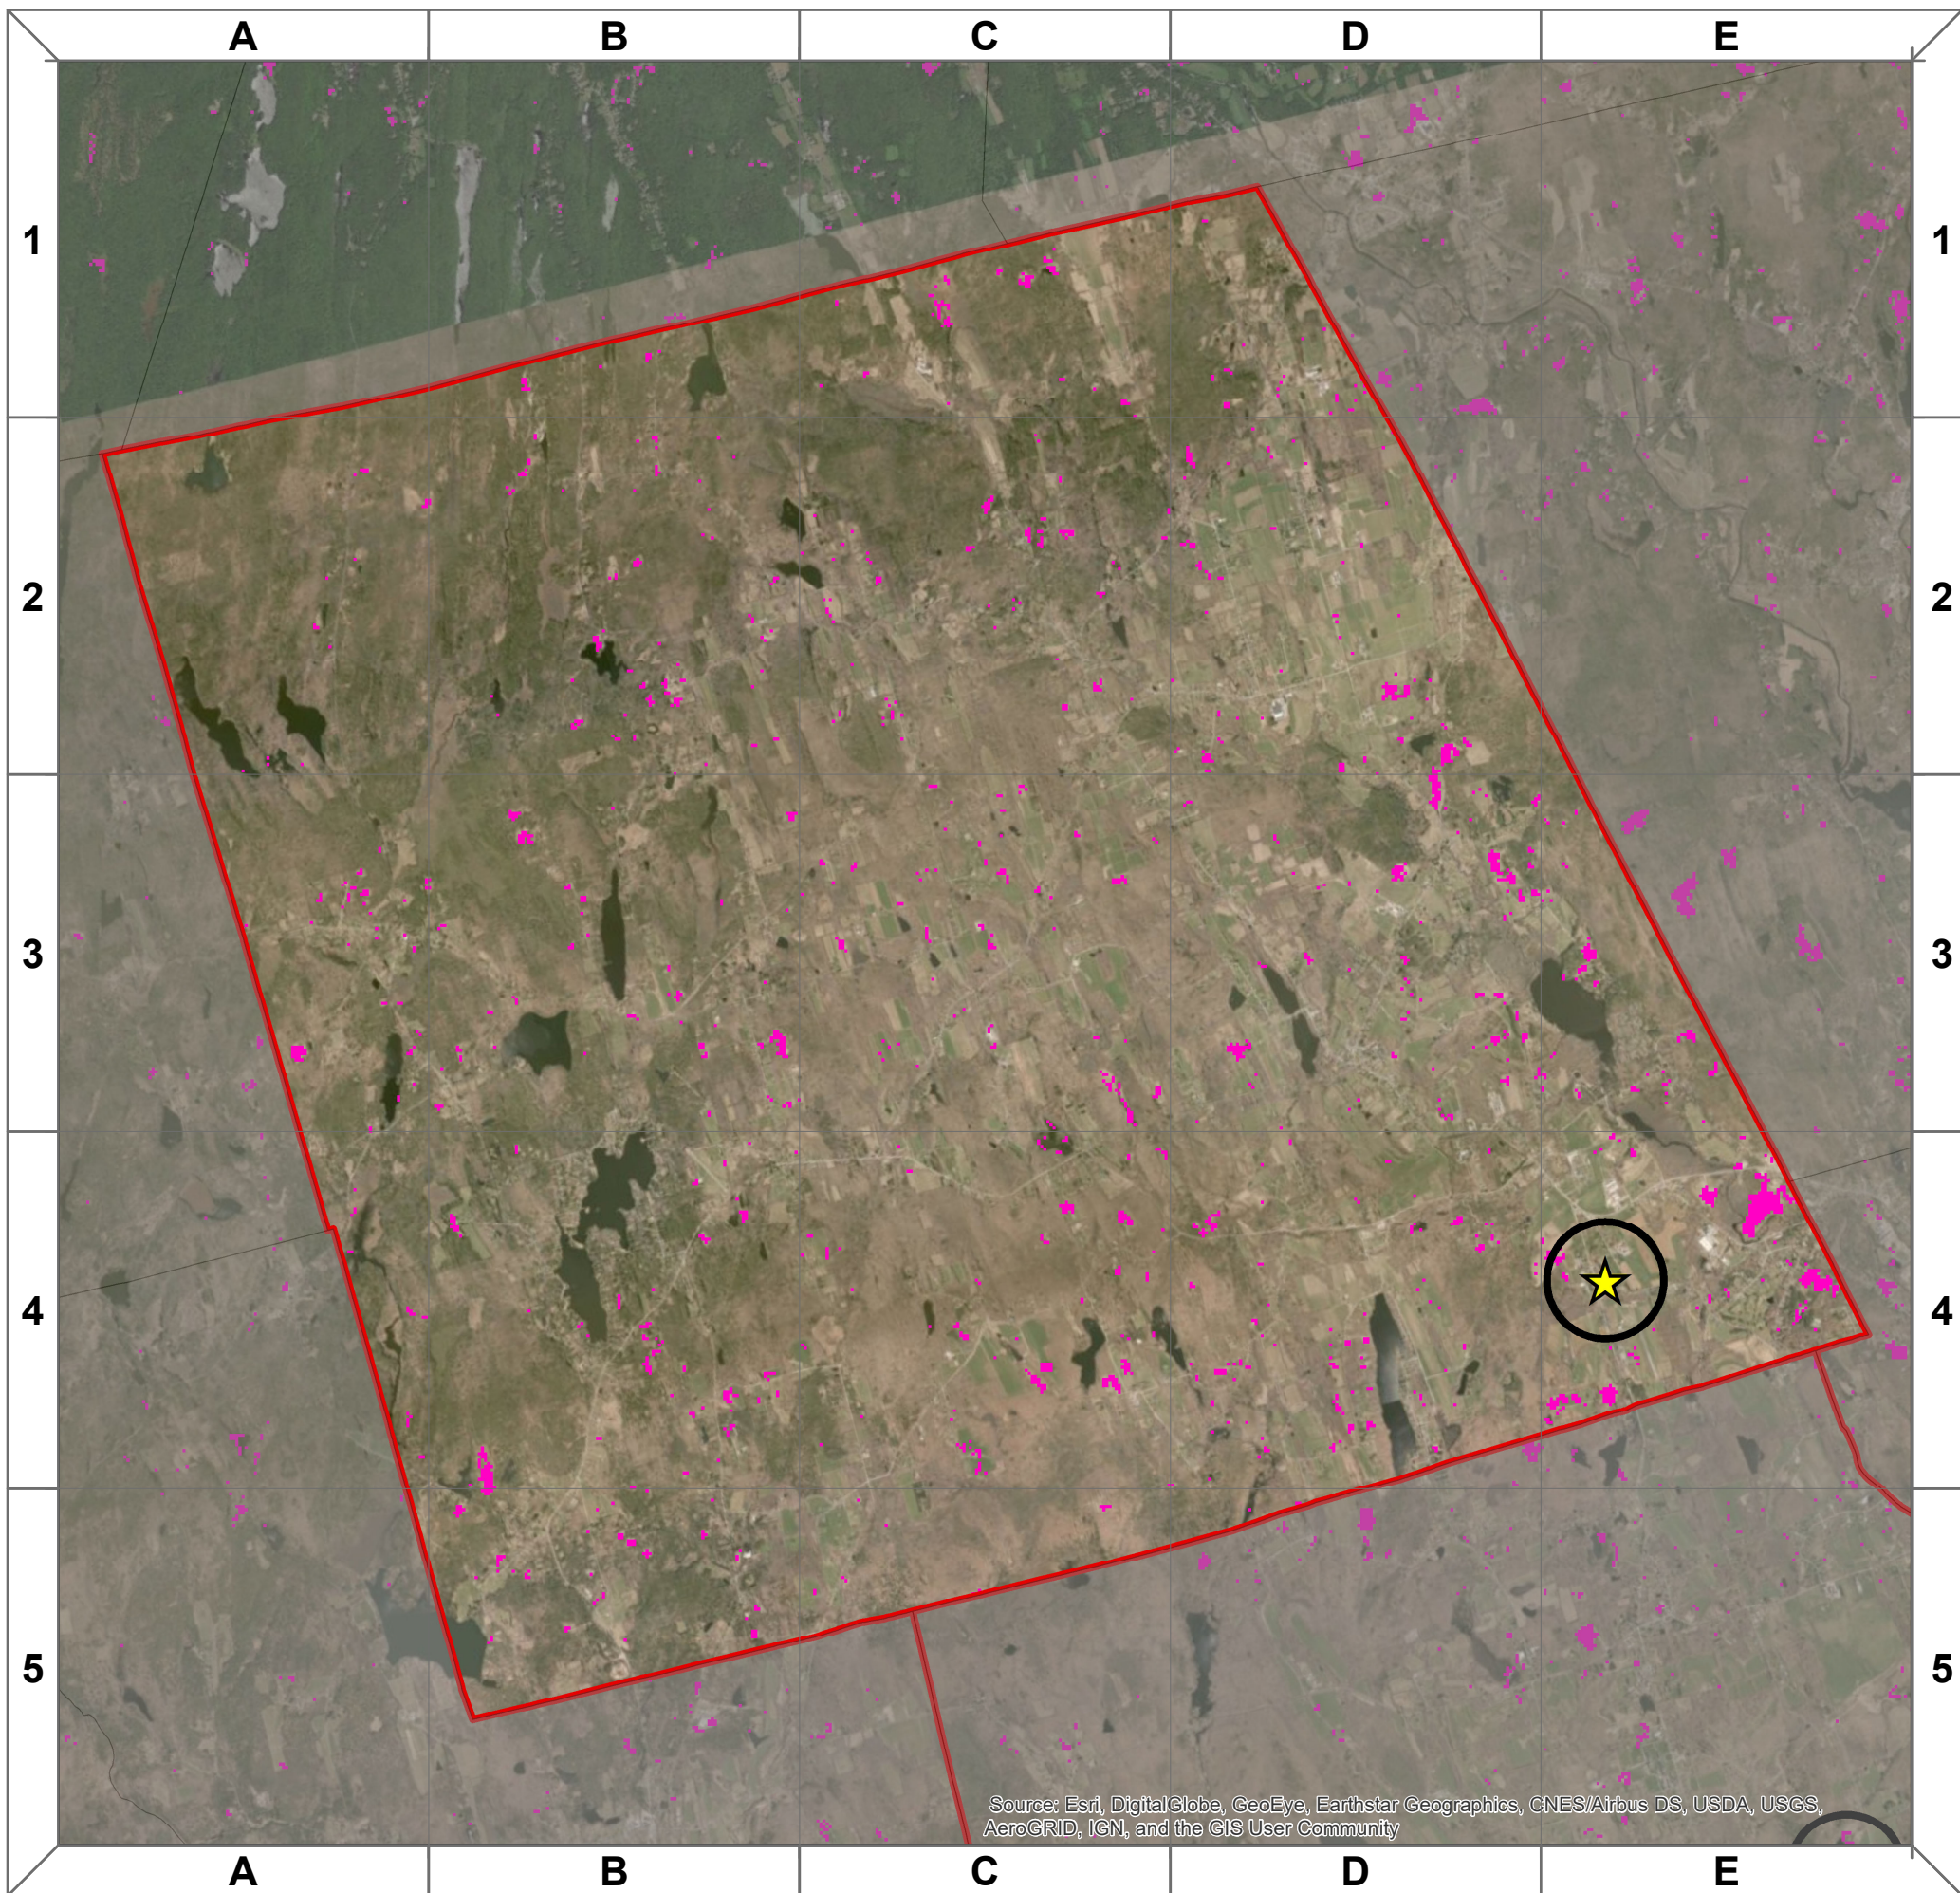

Woodstock

-  Town Boundaries
-  1km Square Buffer
-  School
-  Landcover Change 1985-2012

Land Cover Change 1985-2012 = 191.52 ha