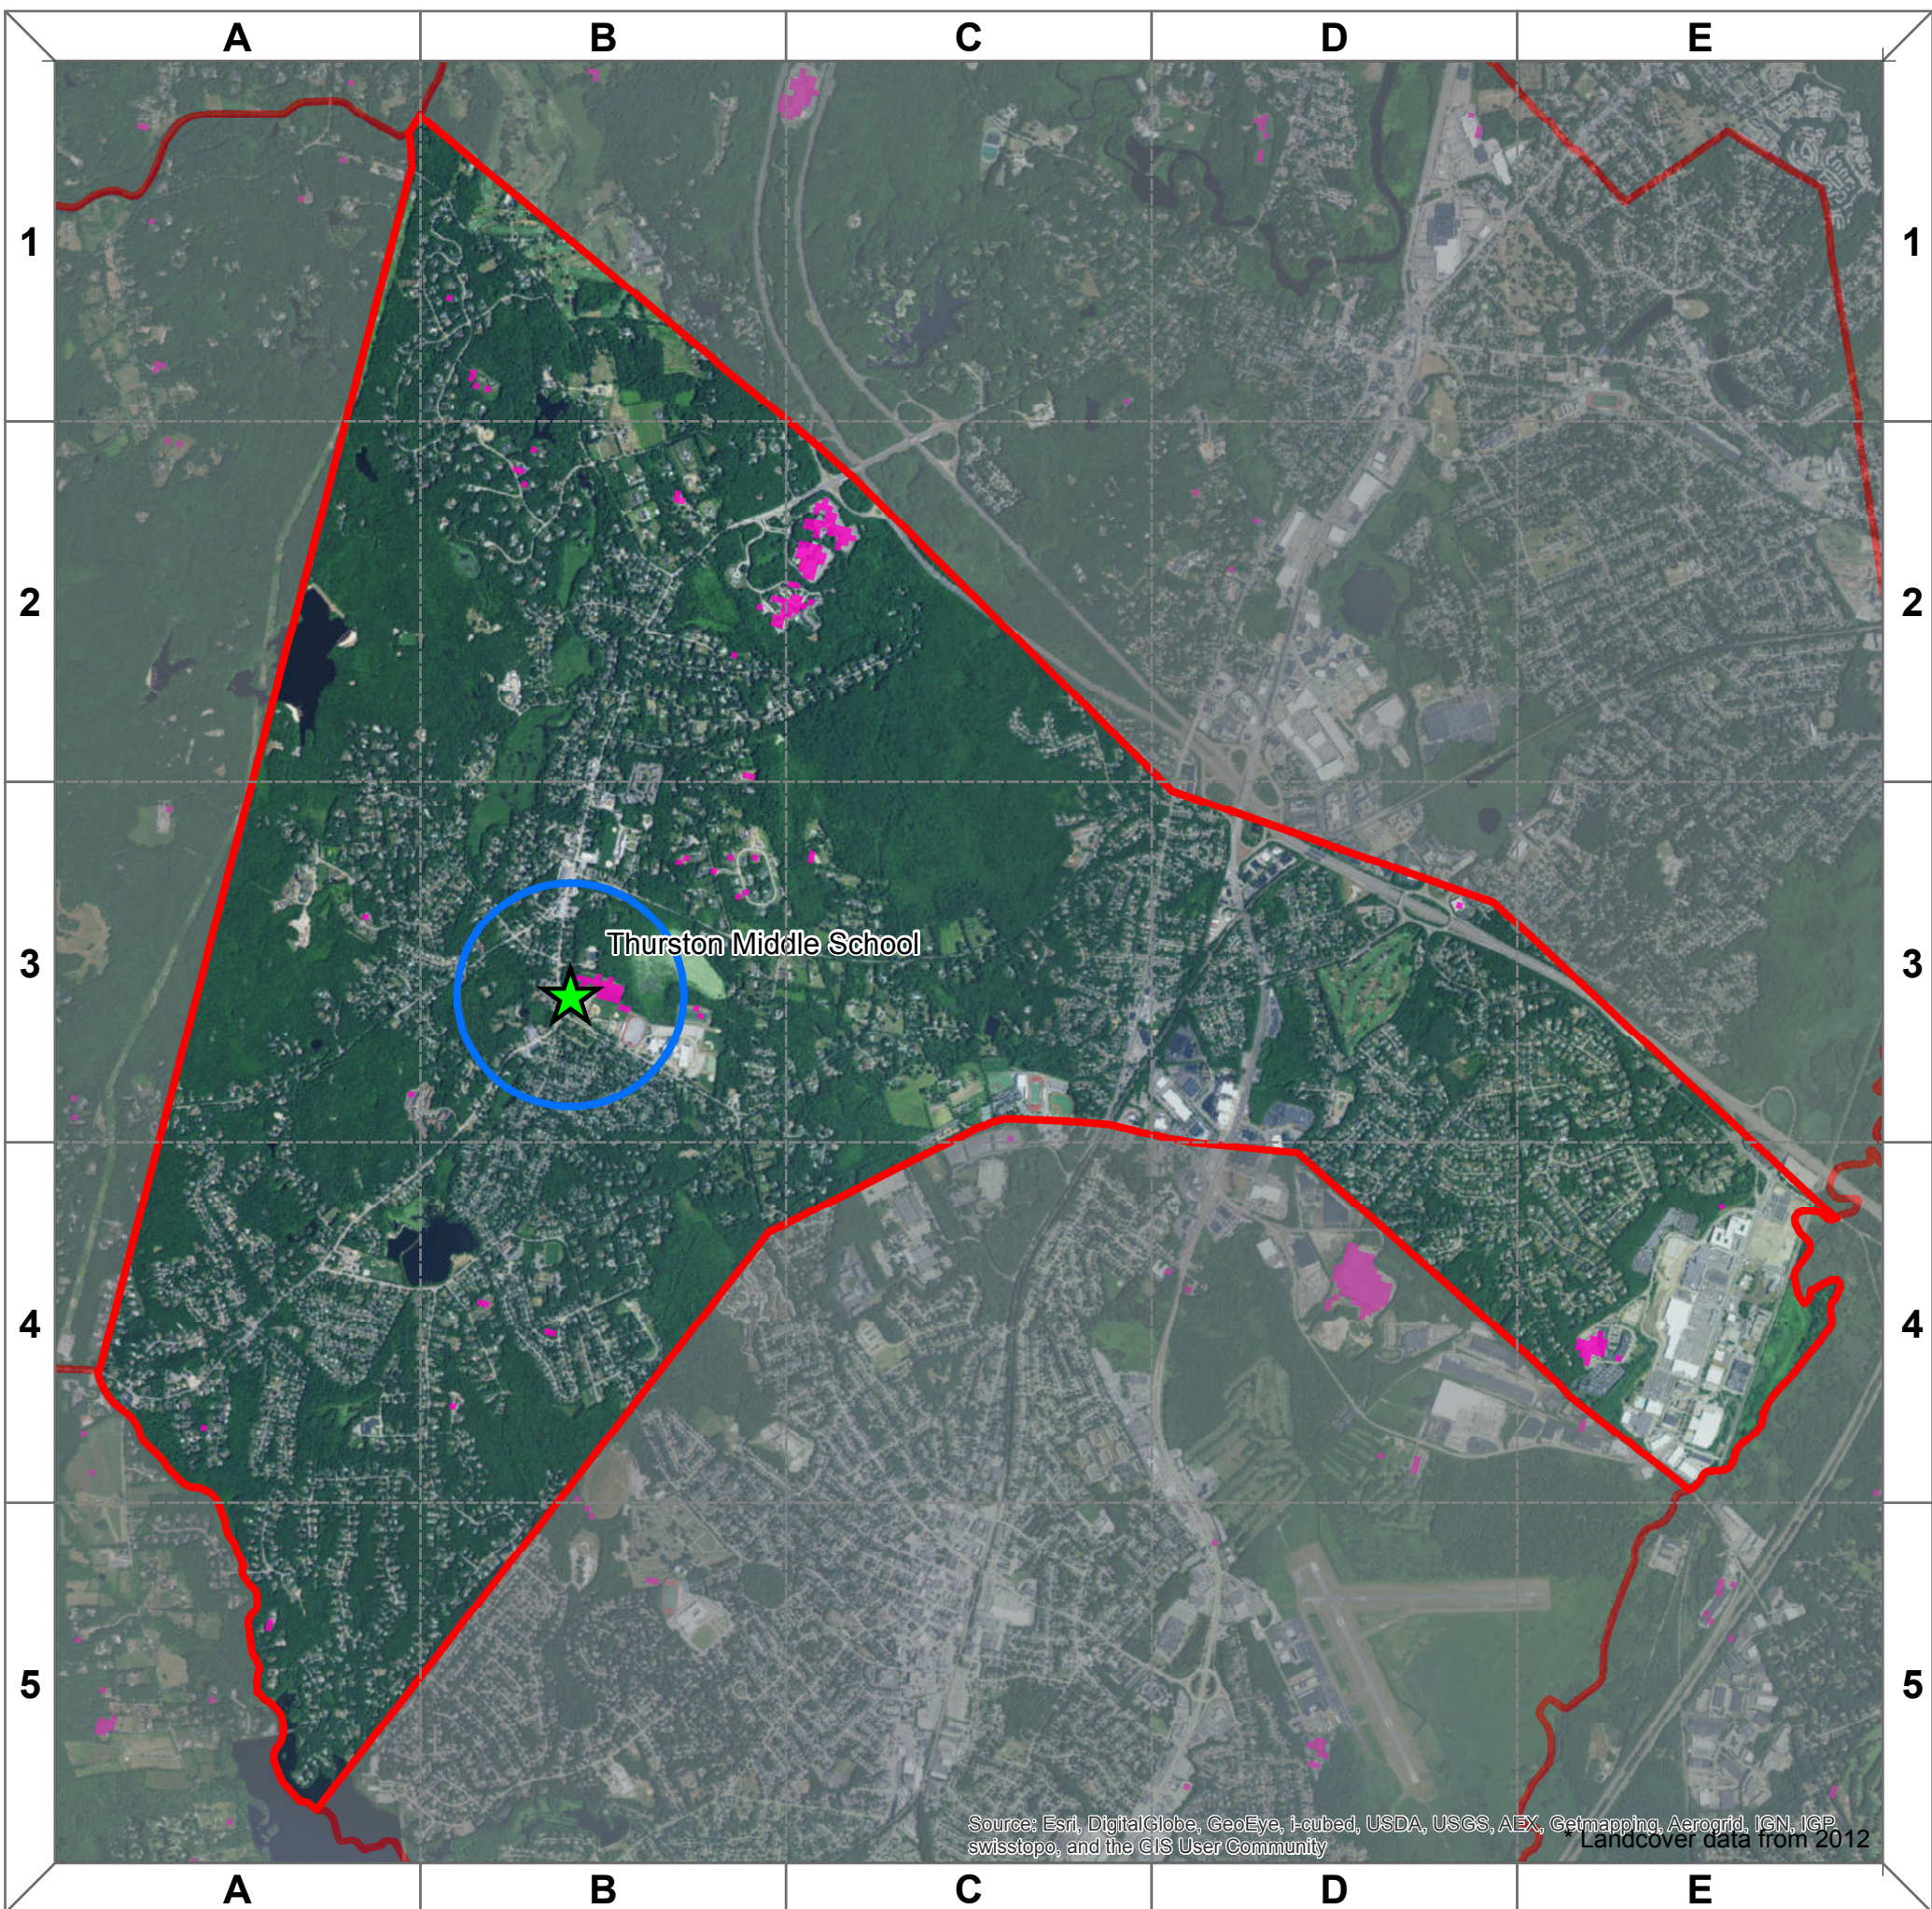

Westwood

Kilometers

Forest Loss 1985-2012 = 14 ha