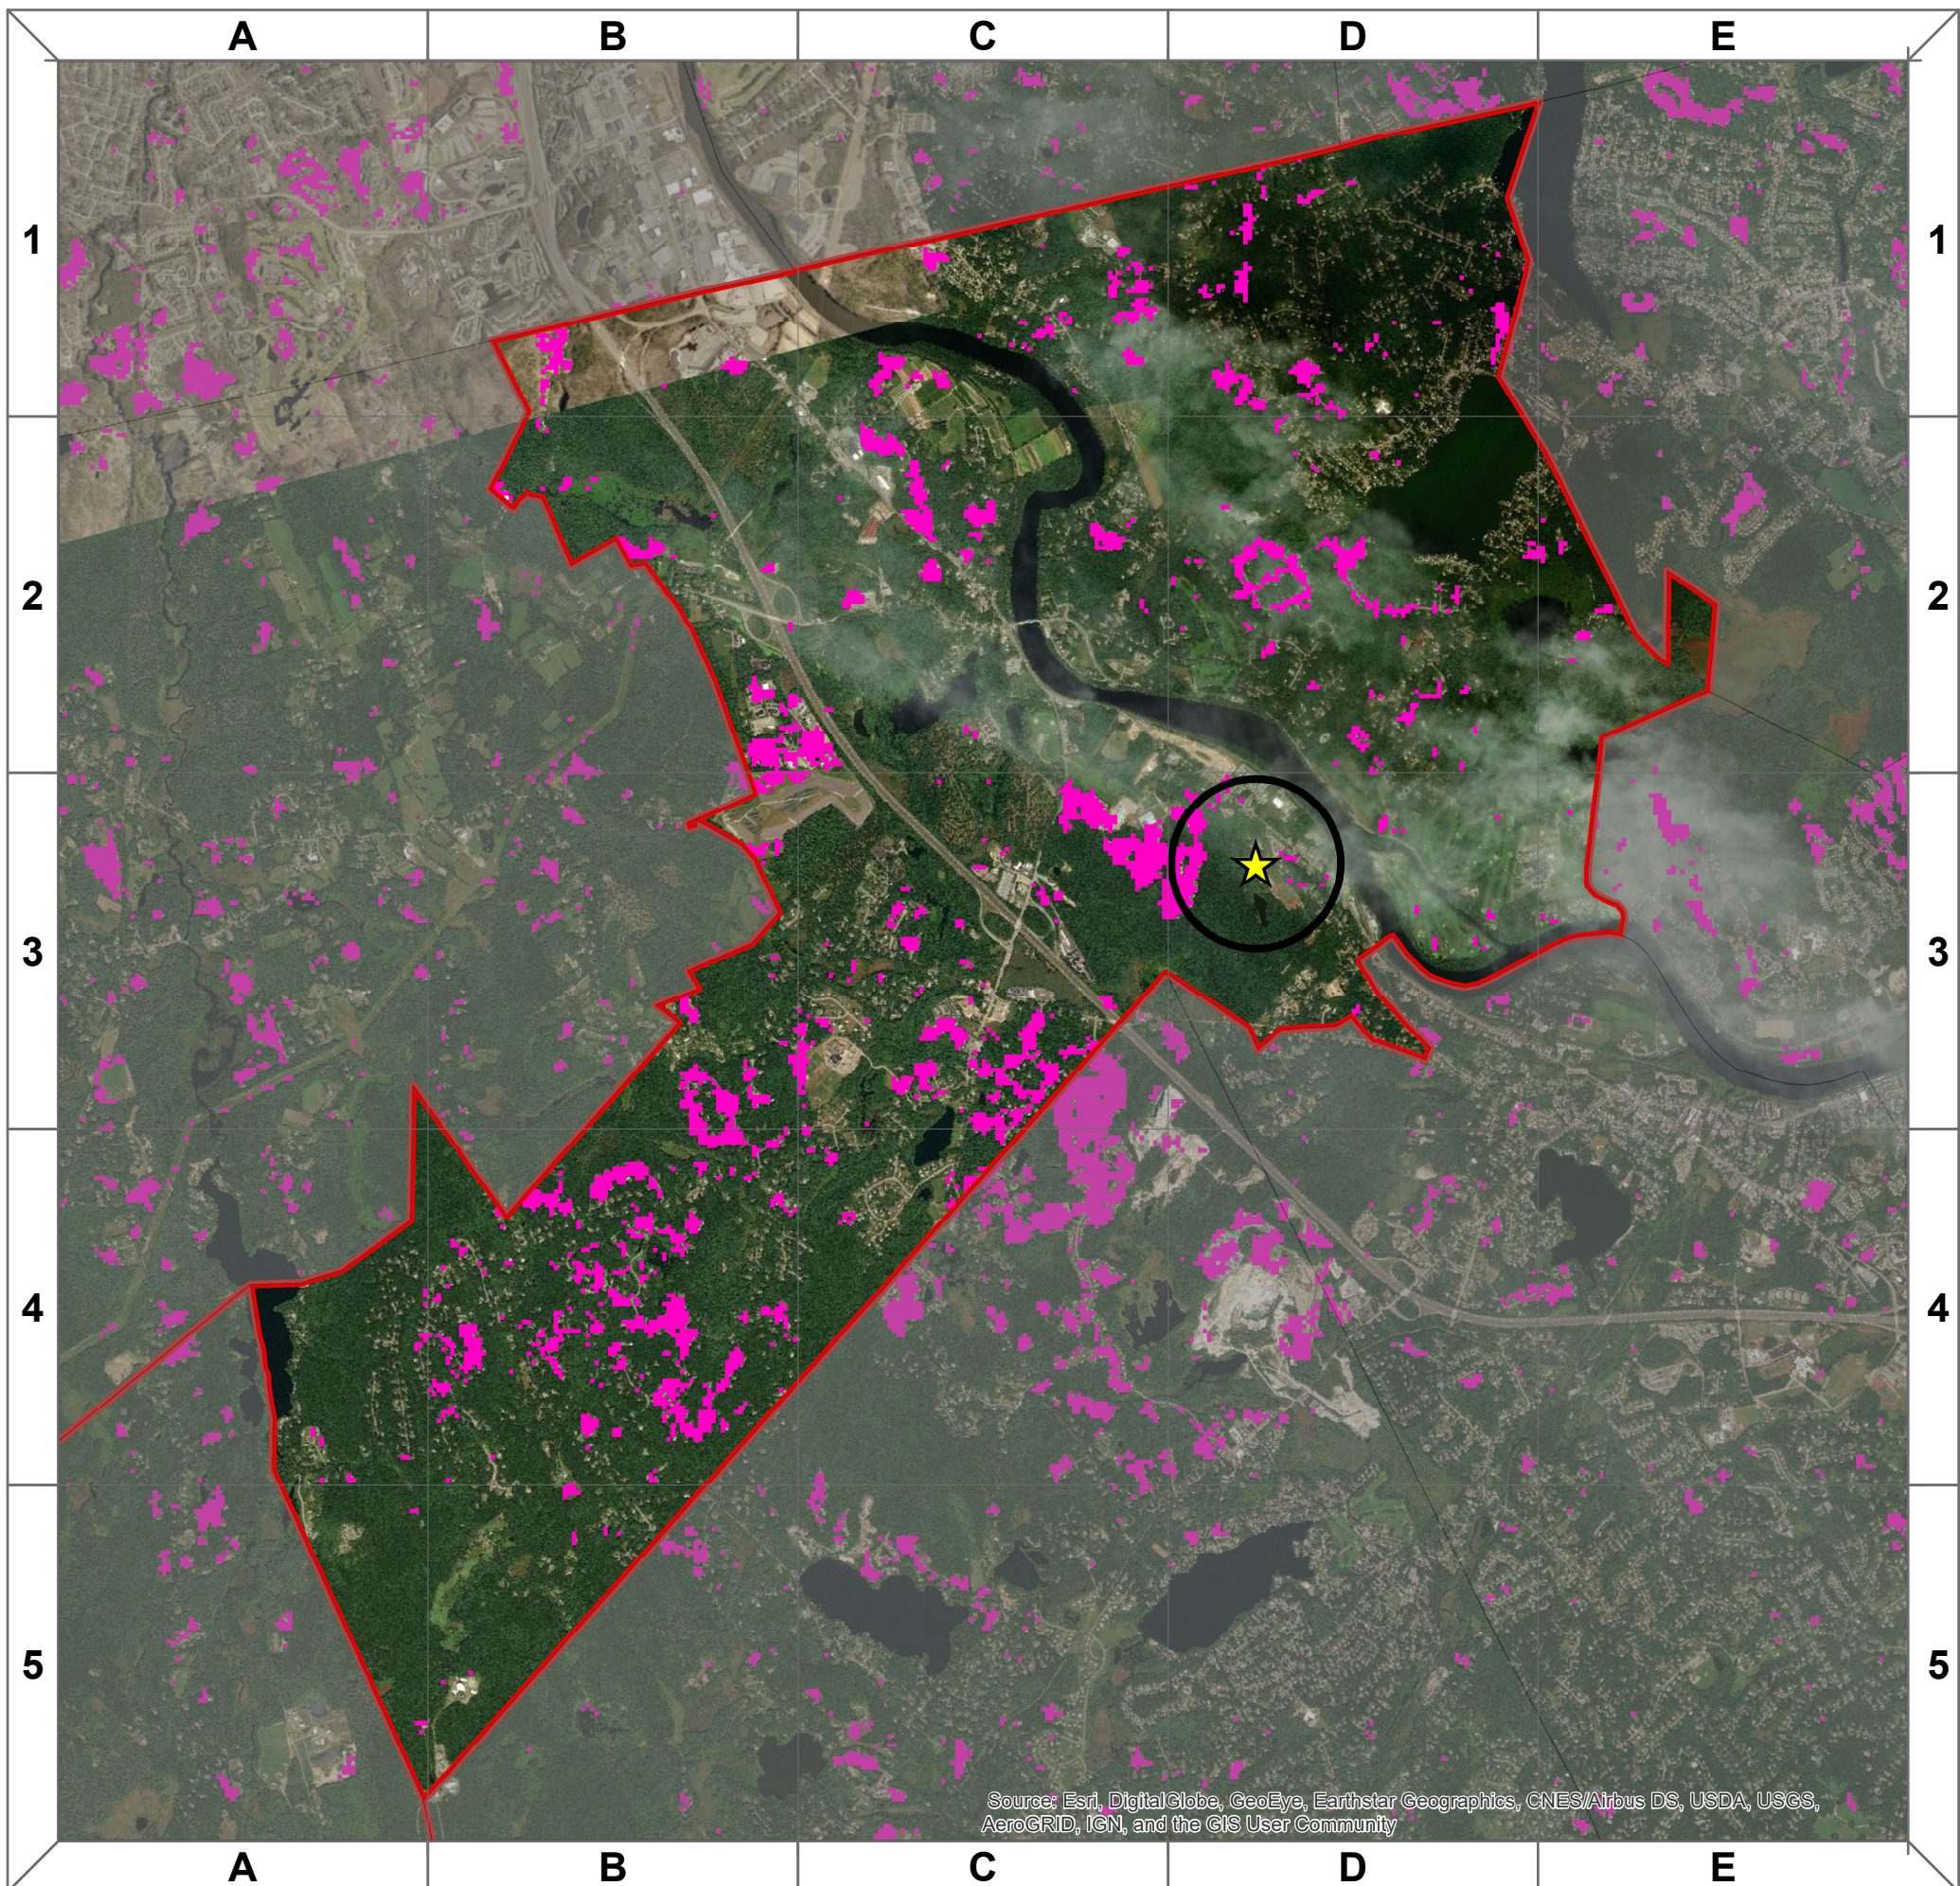

Tyngsborough

- Town Boundaries
- 1km Square Buffer
- School
- Landcover Change 1985-2012

Land Cover Change 1985-2012 = 260.1 ha