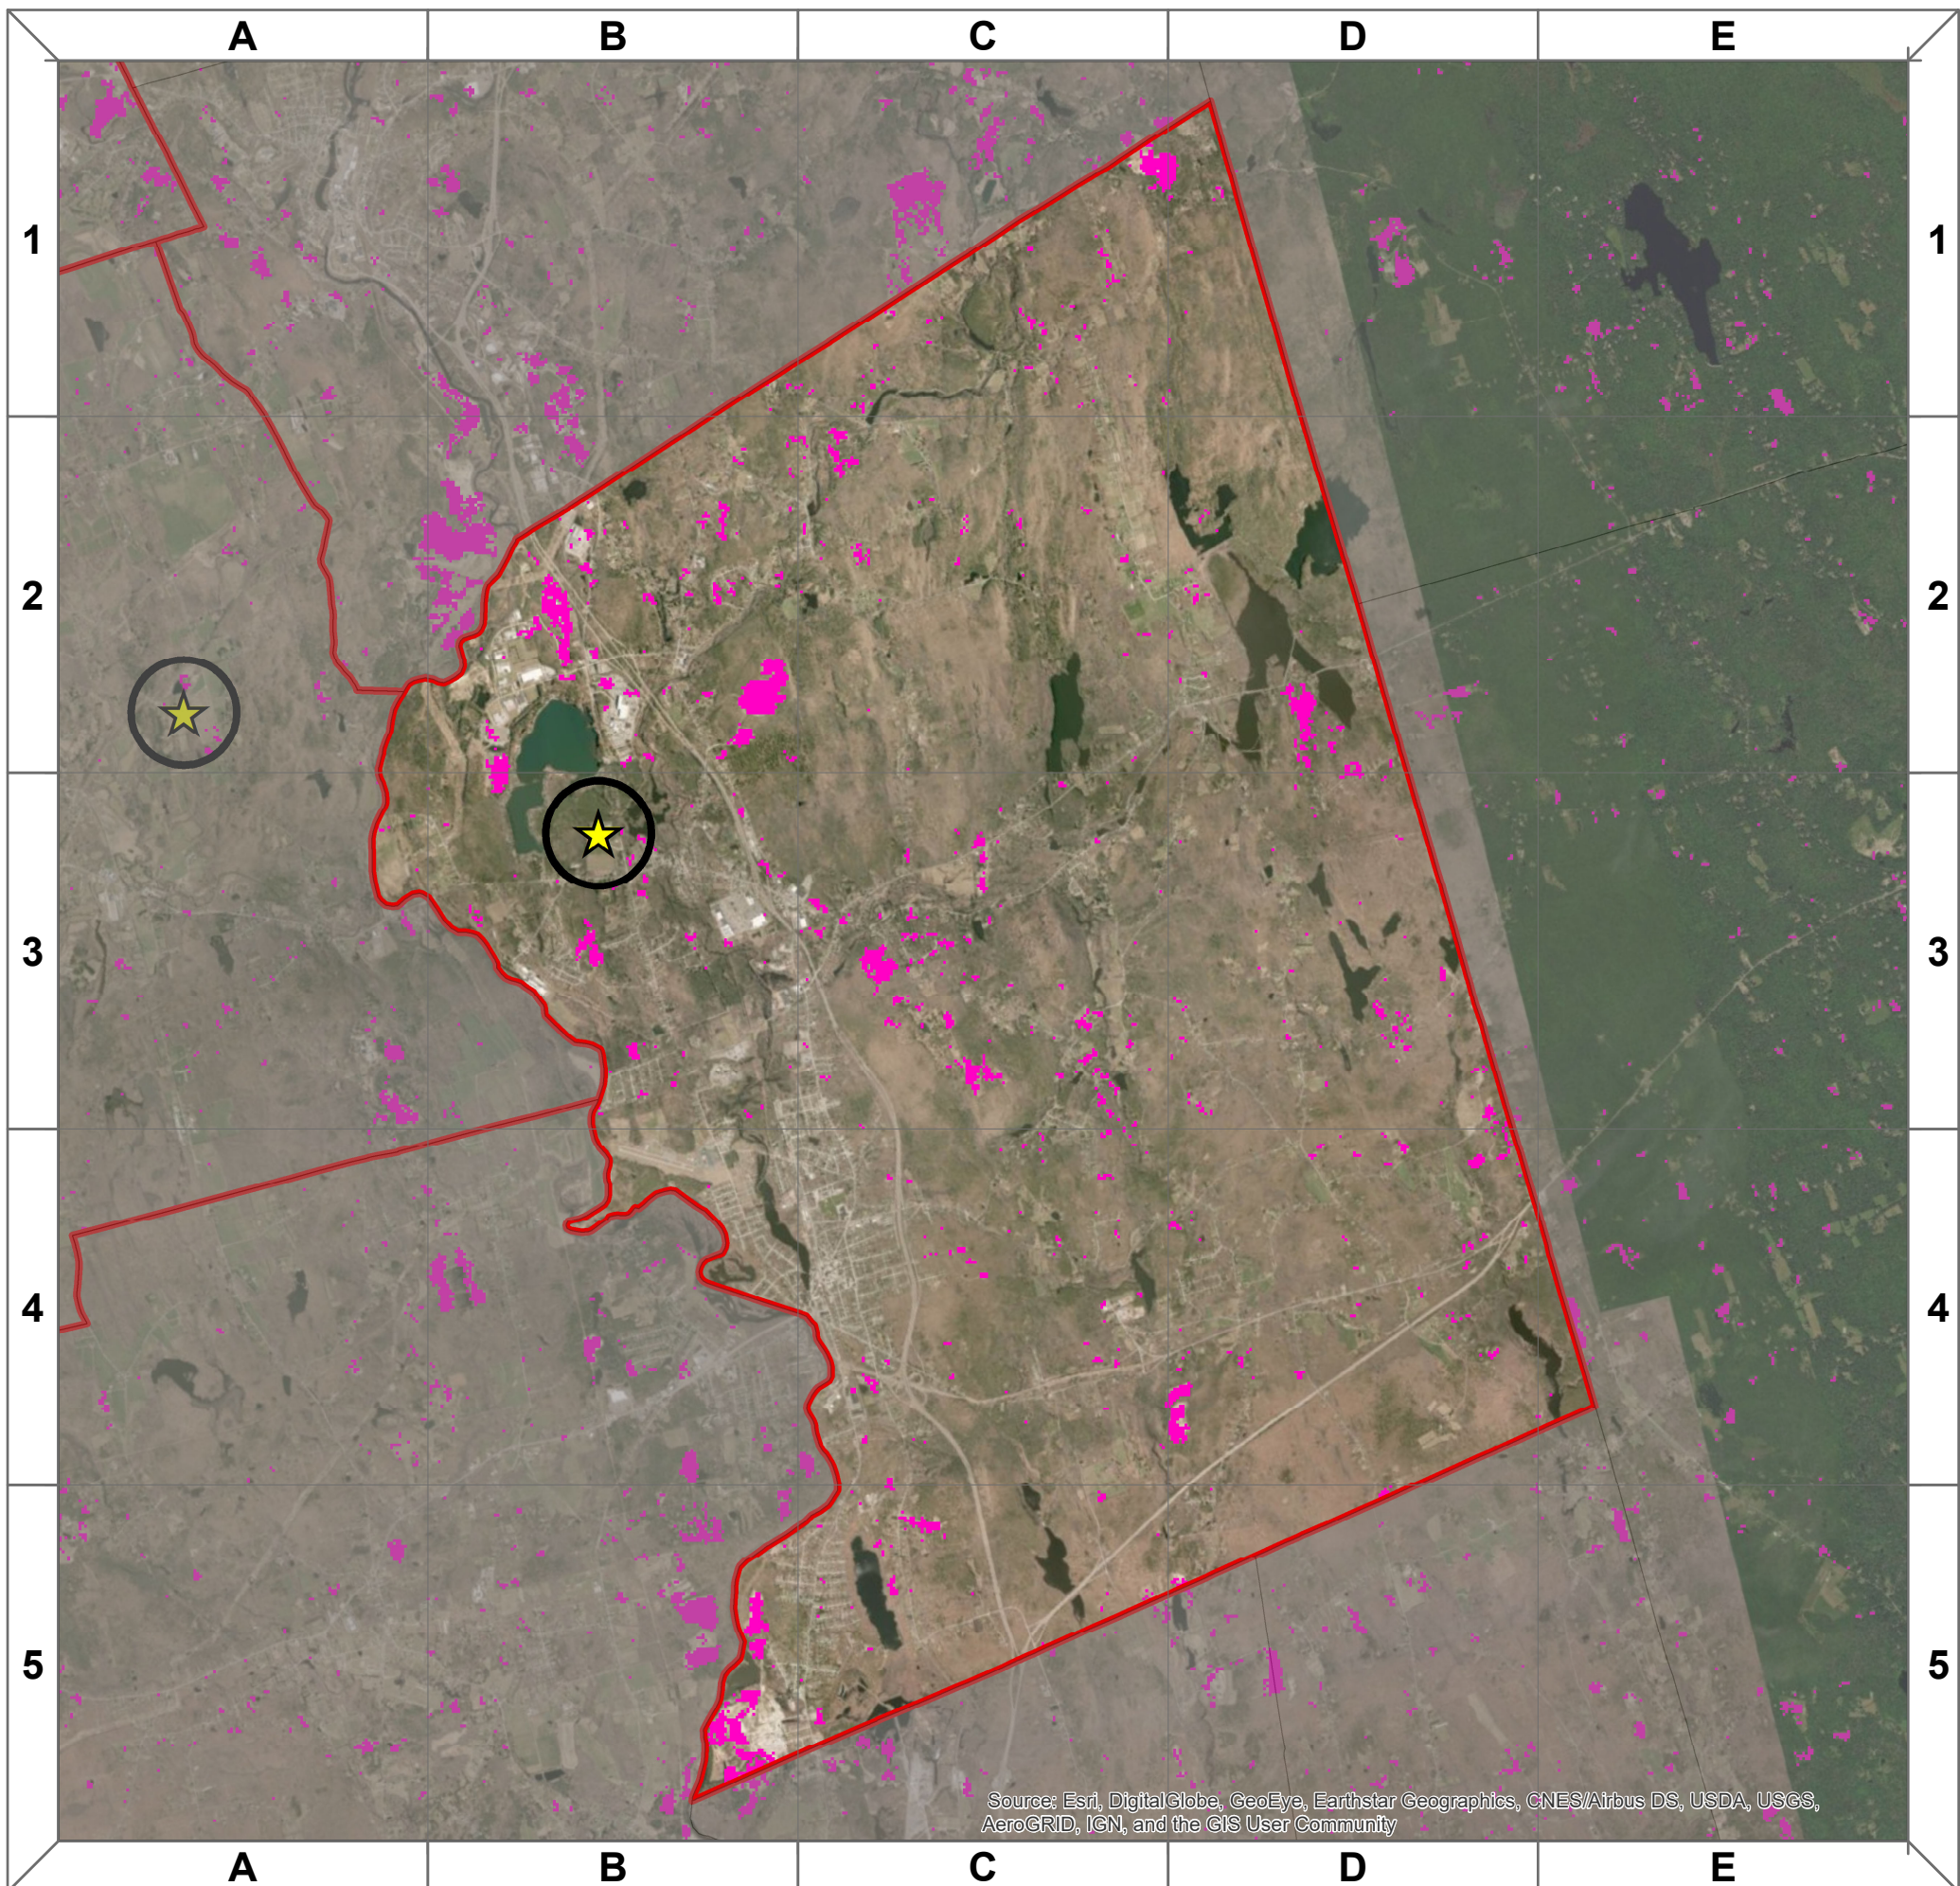

Killingly

- Town Boundaries
- 1km Square Buffer
- ★ School
- Landcover Change 1985-2012

Land Cover Change 1985-2012 = 283.32 ha