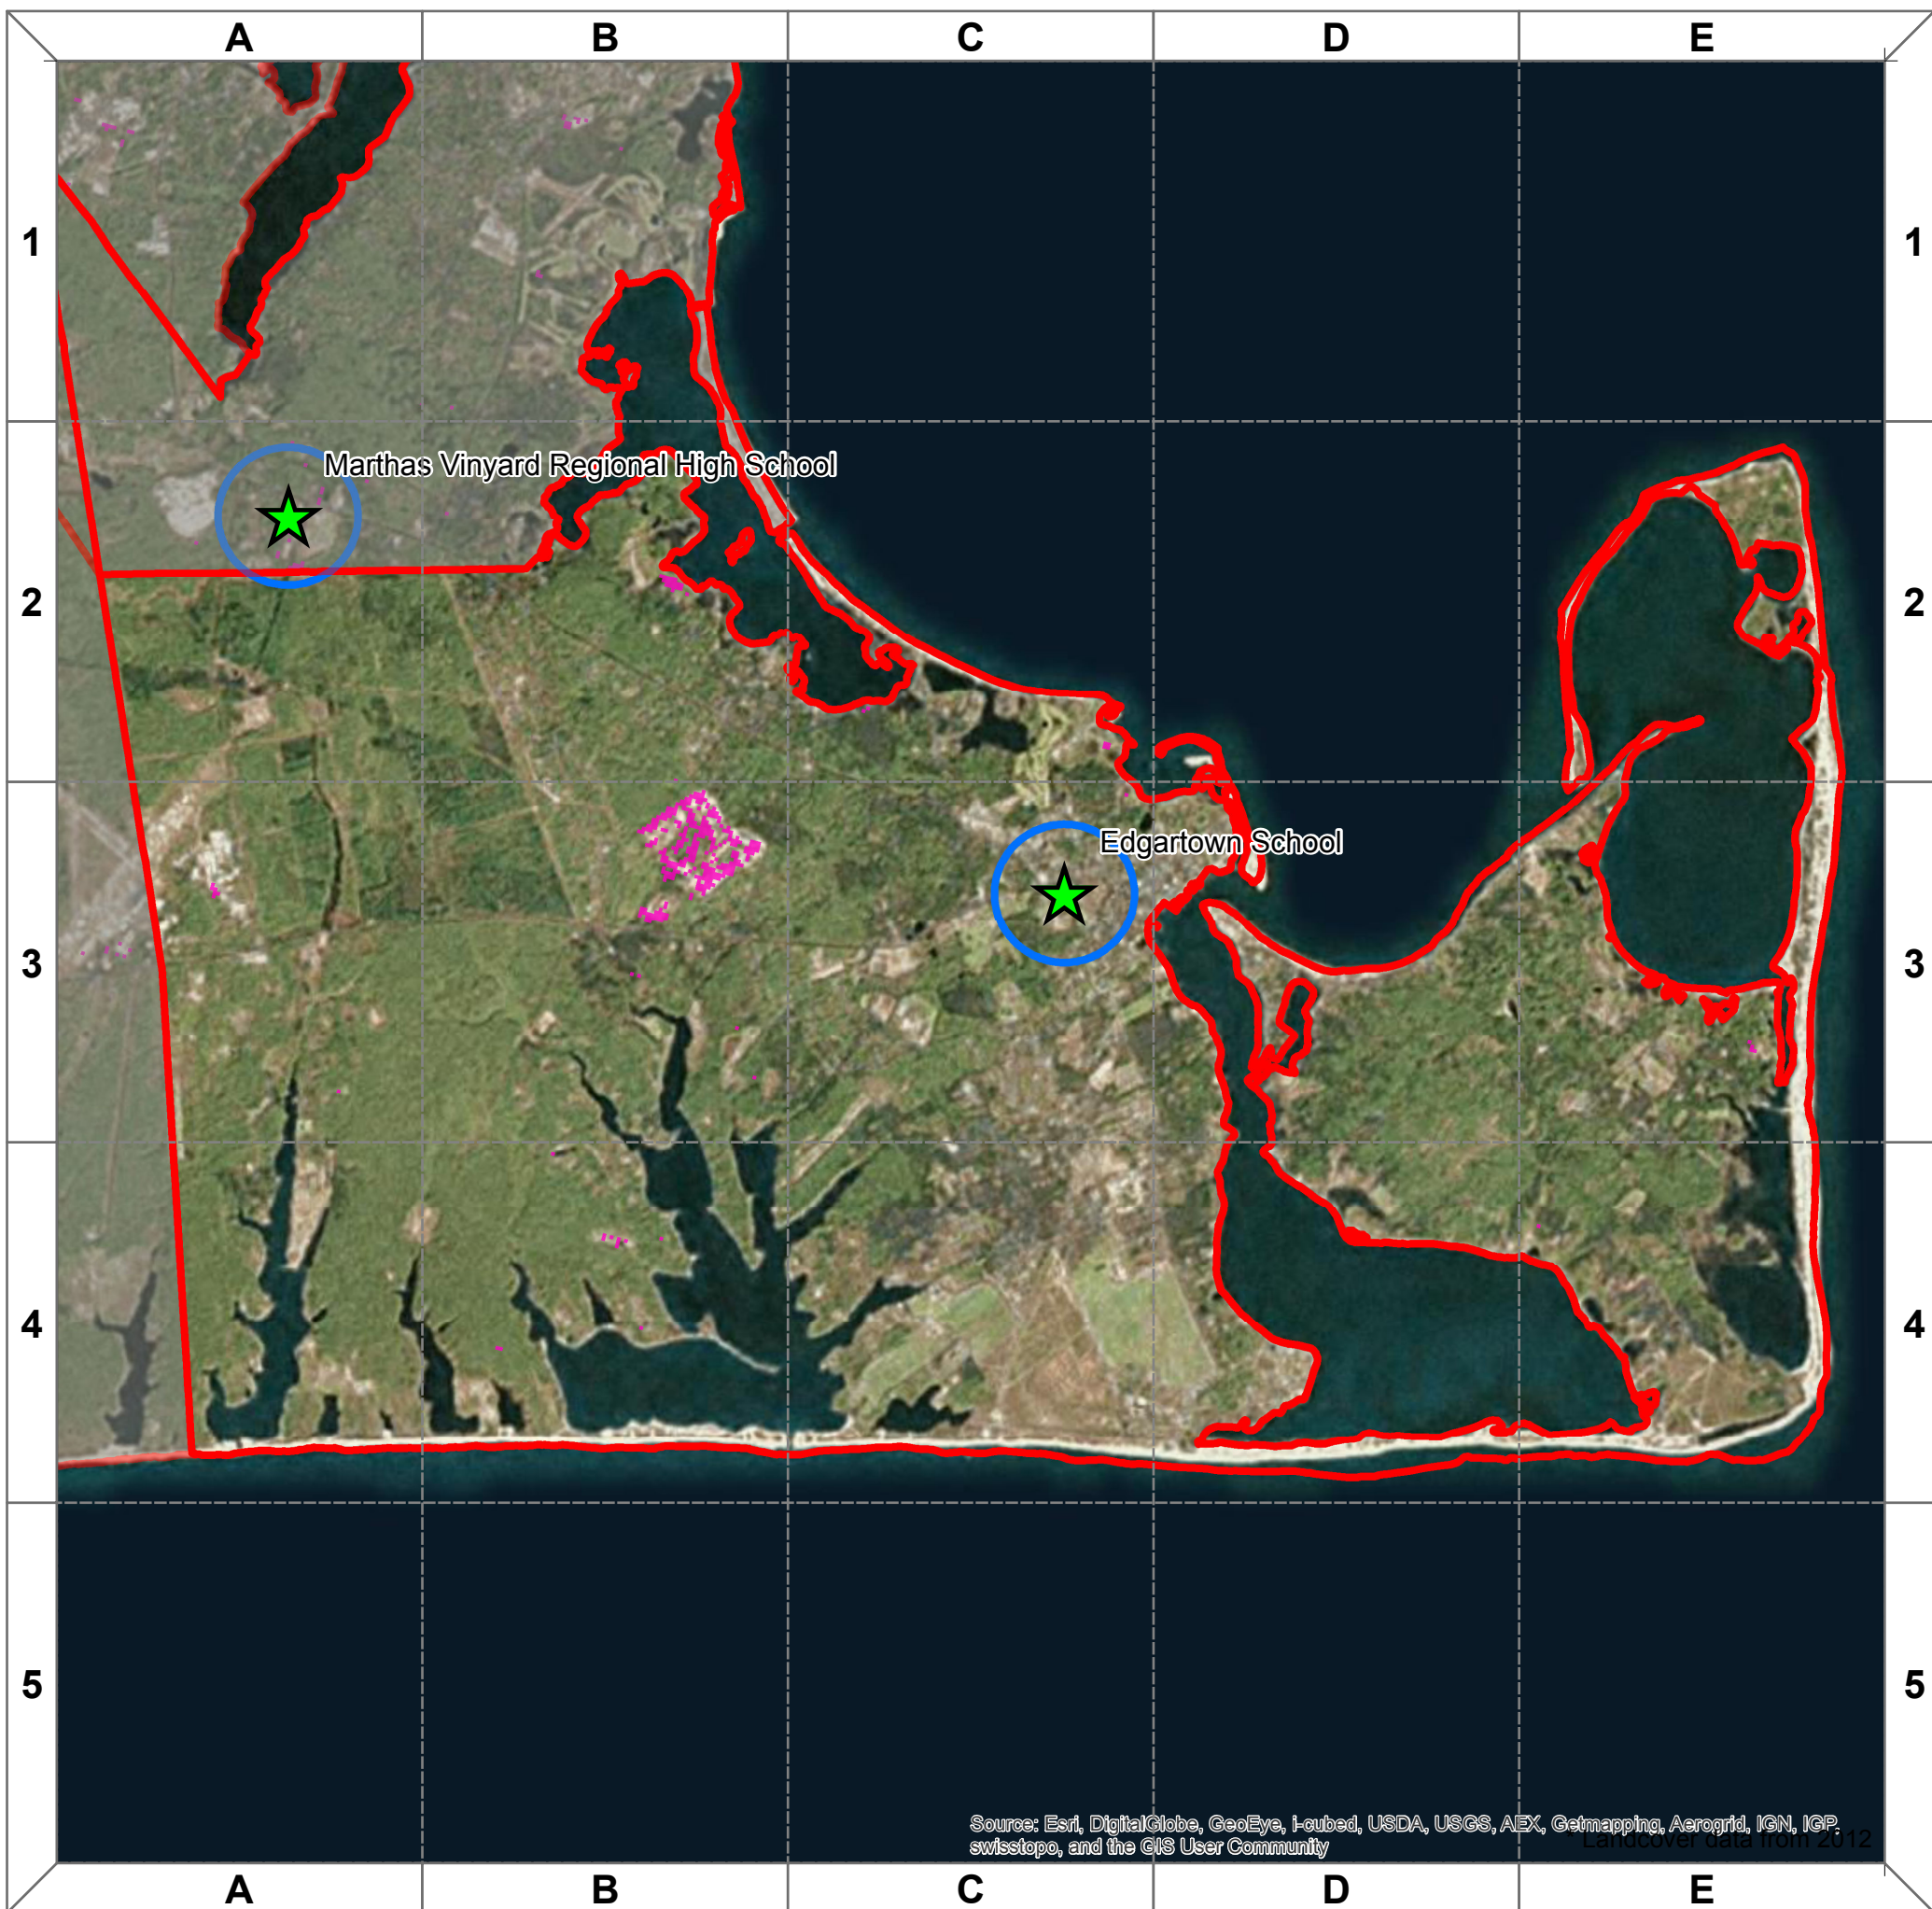

Edgartown

- Schools
- 1km School Buffer
- Towns Boundaries
- Forest Lost to Development

Forest Loss 1985-2012 = 30 ha