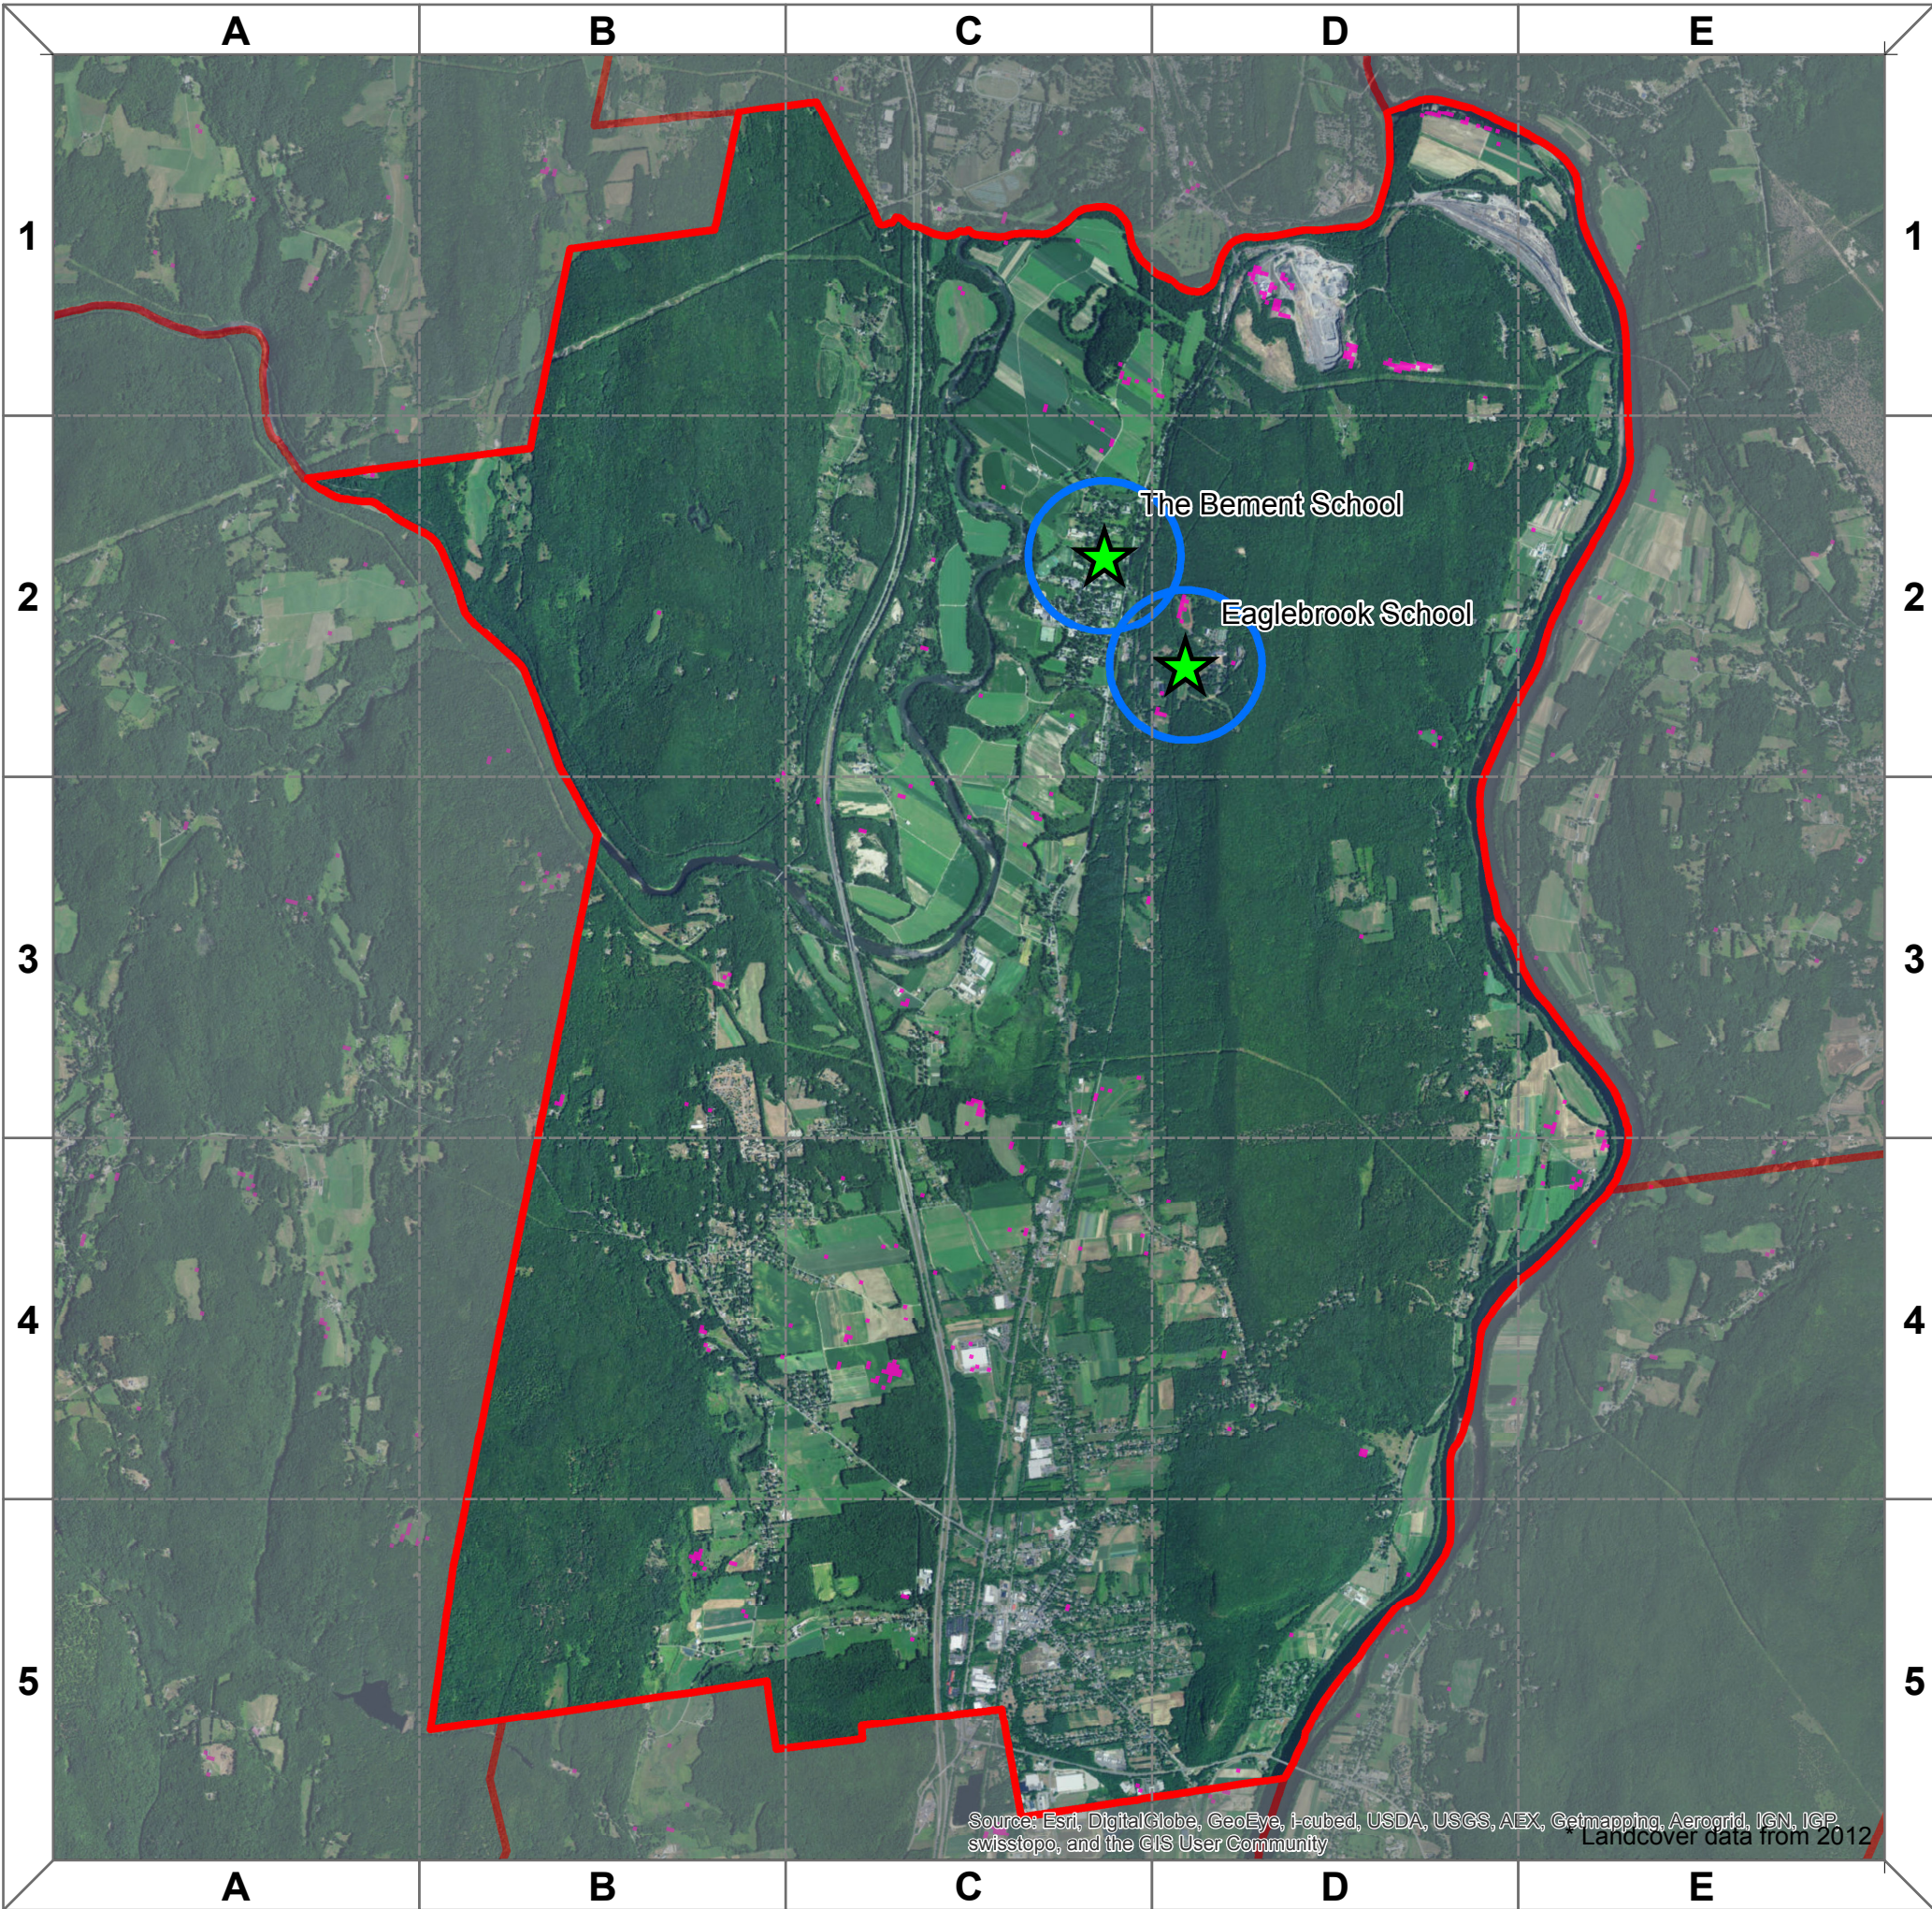

Deerfield

Kilometers

Forest Loss 1985-2012 = 28 ha