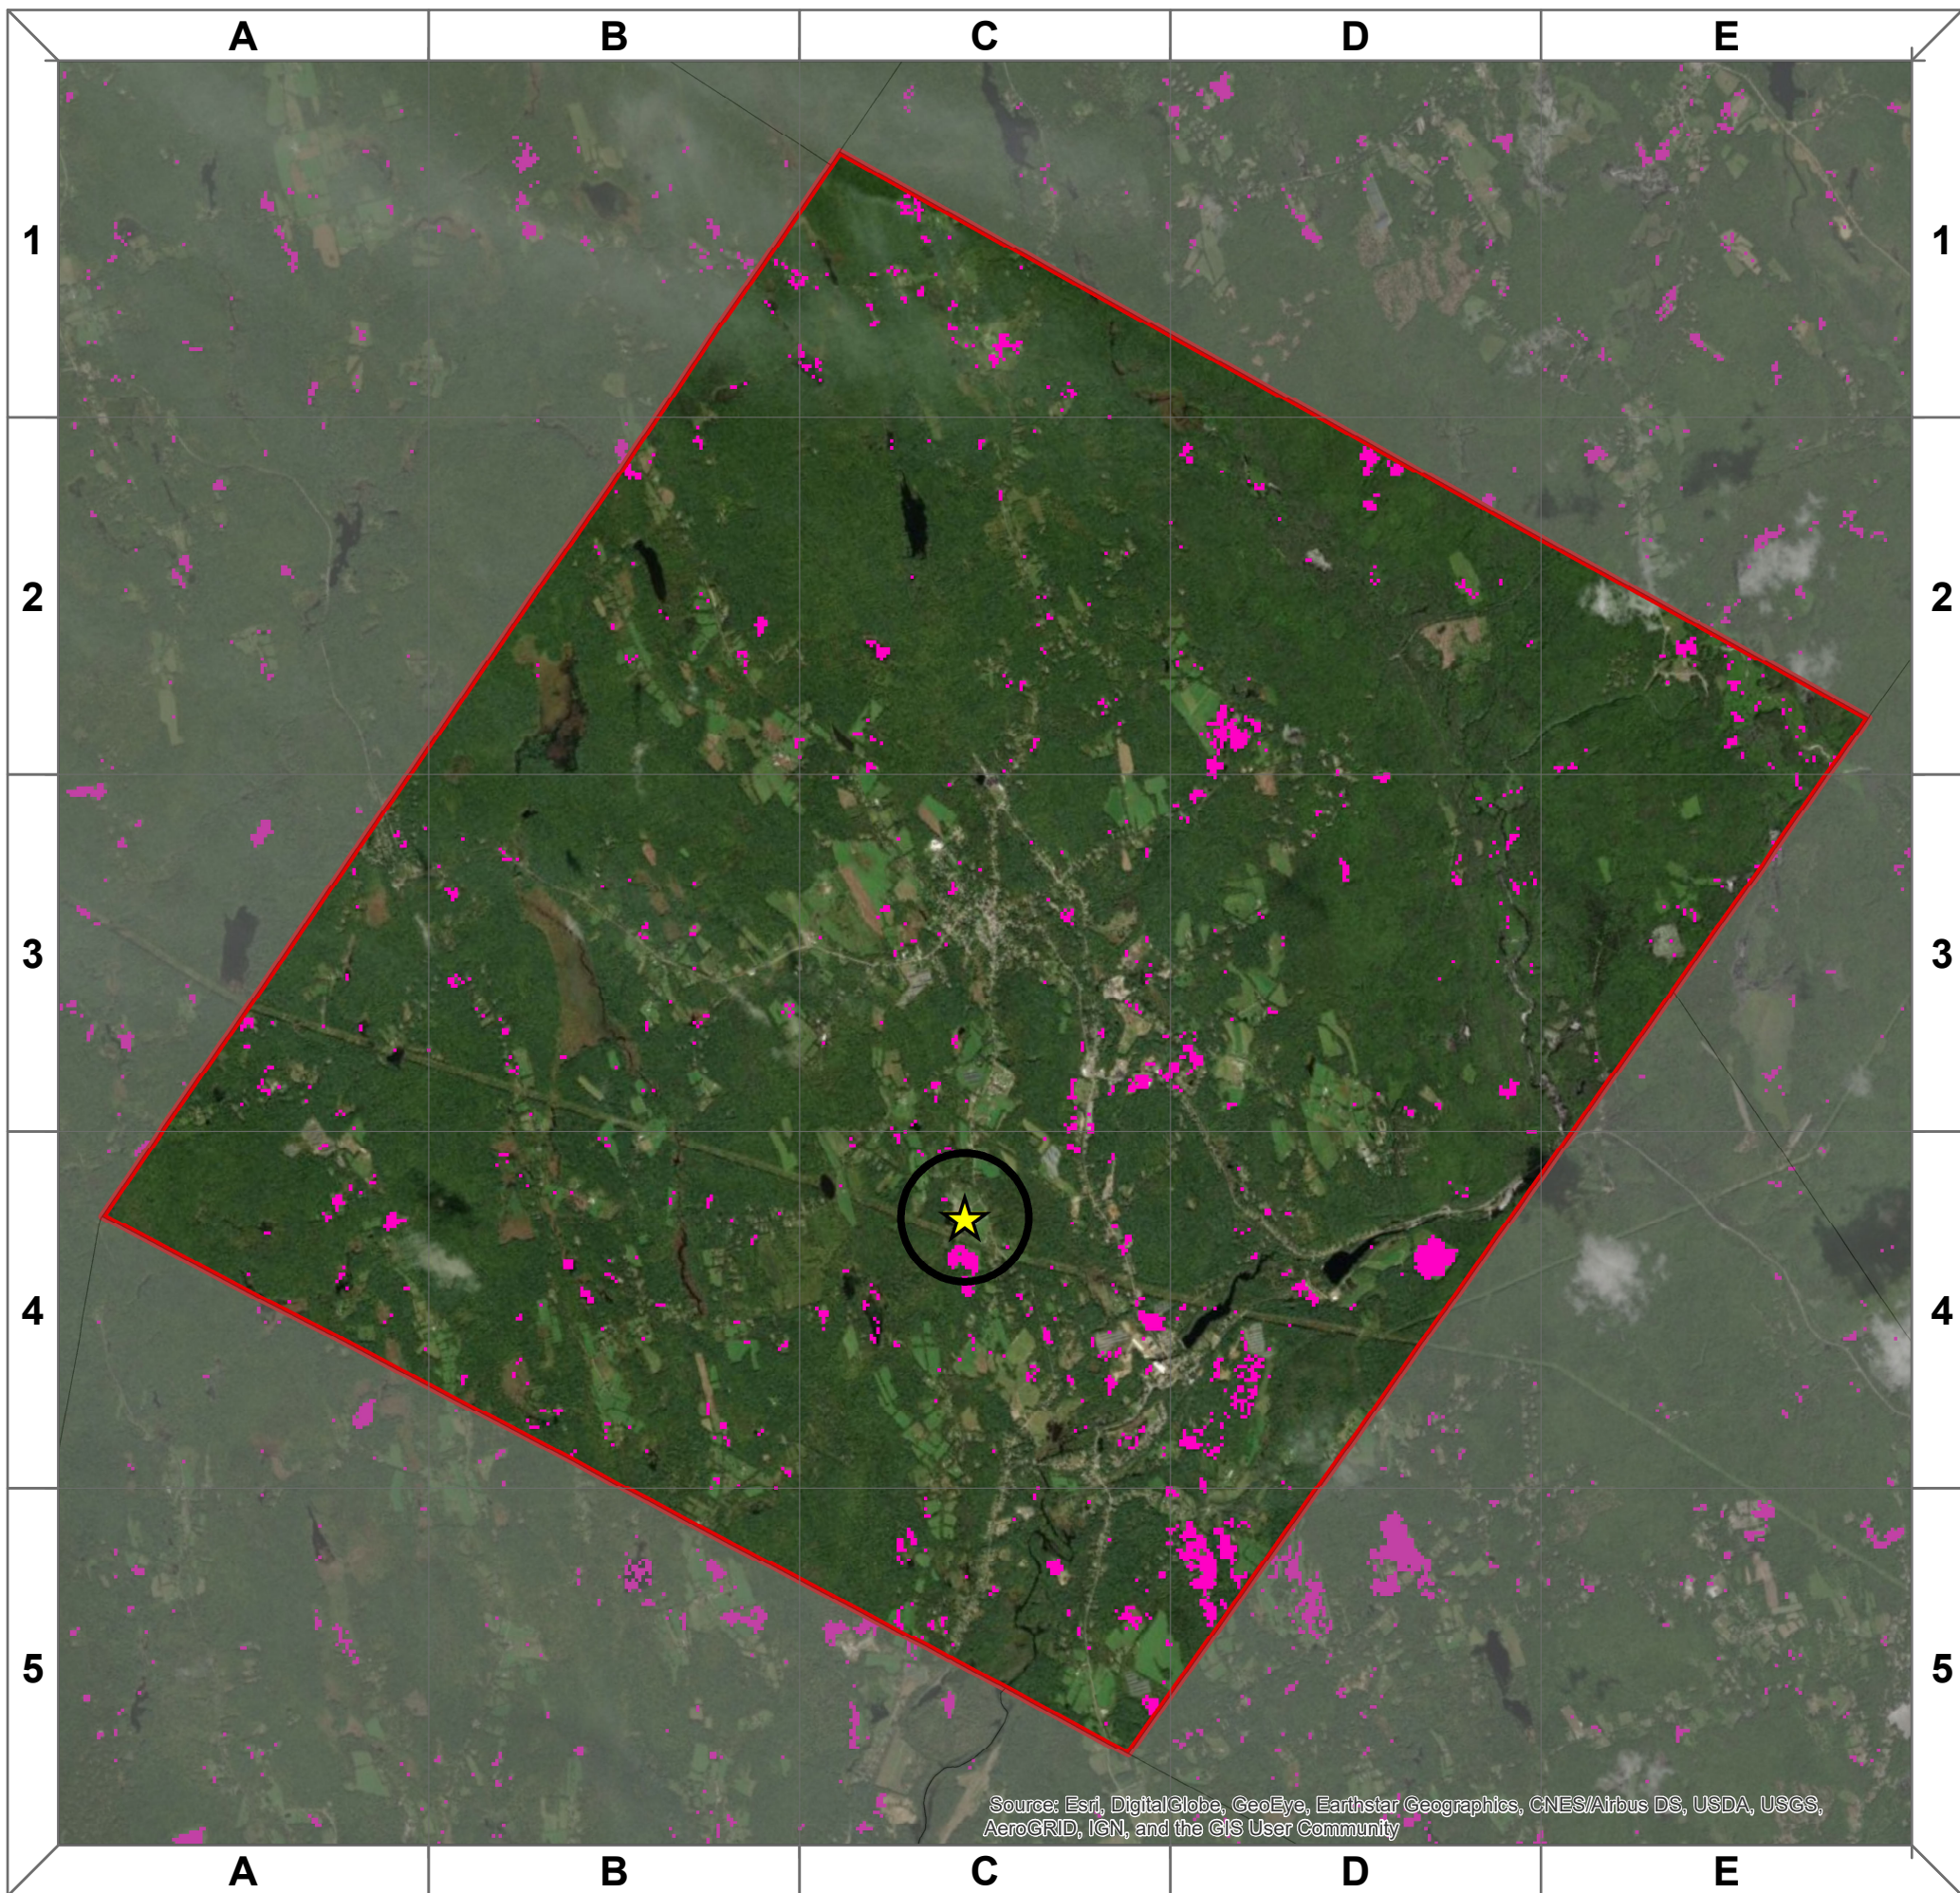

Barre

- Town Boundaries
- 1km Square Buffer
- ★ School
- Landcover Change 1985-2012

Land Cover Change 1985-2012 = 198.63 ha