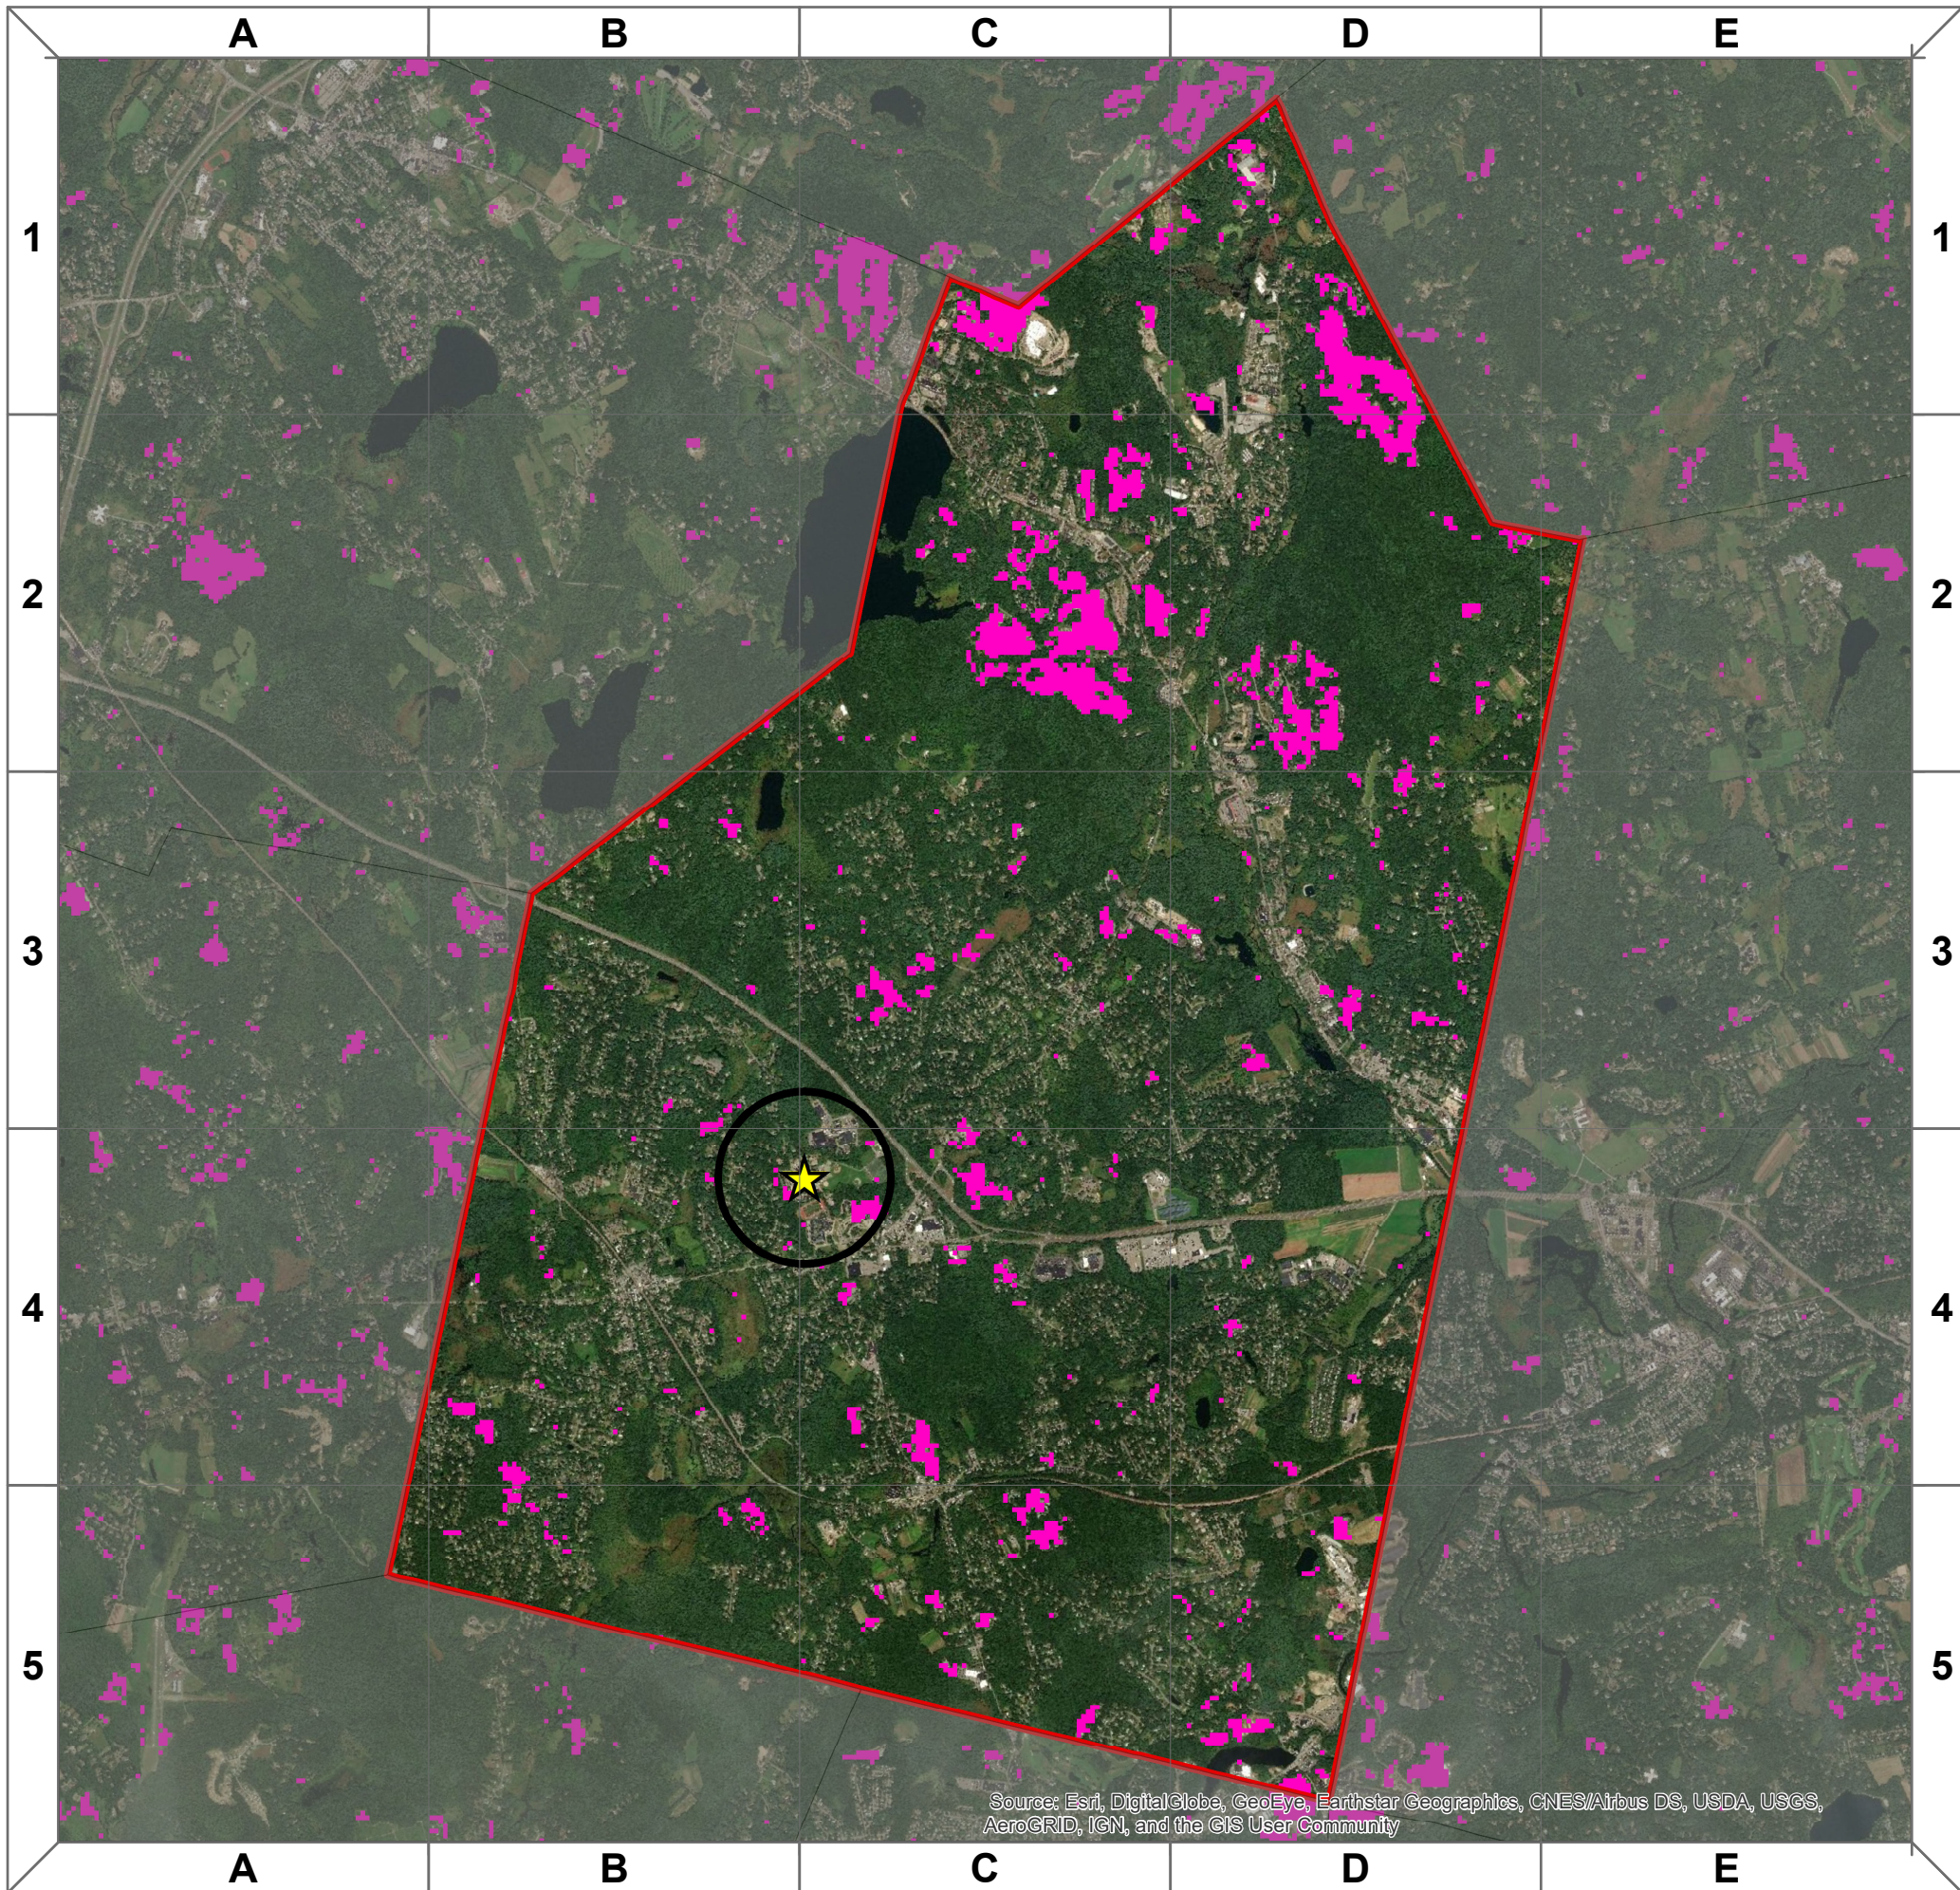

Acton

-  Town Boundaries
-  1km Square Buffer
-  School
-  Landcover Change 1985-2012

Land Cover Change 1985-2012 = 227.07 ha