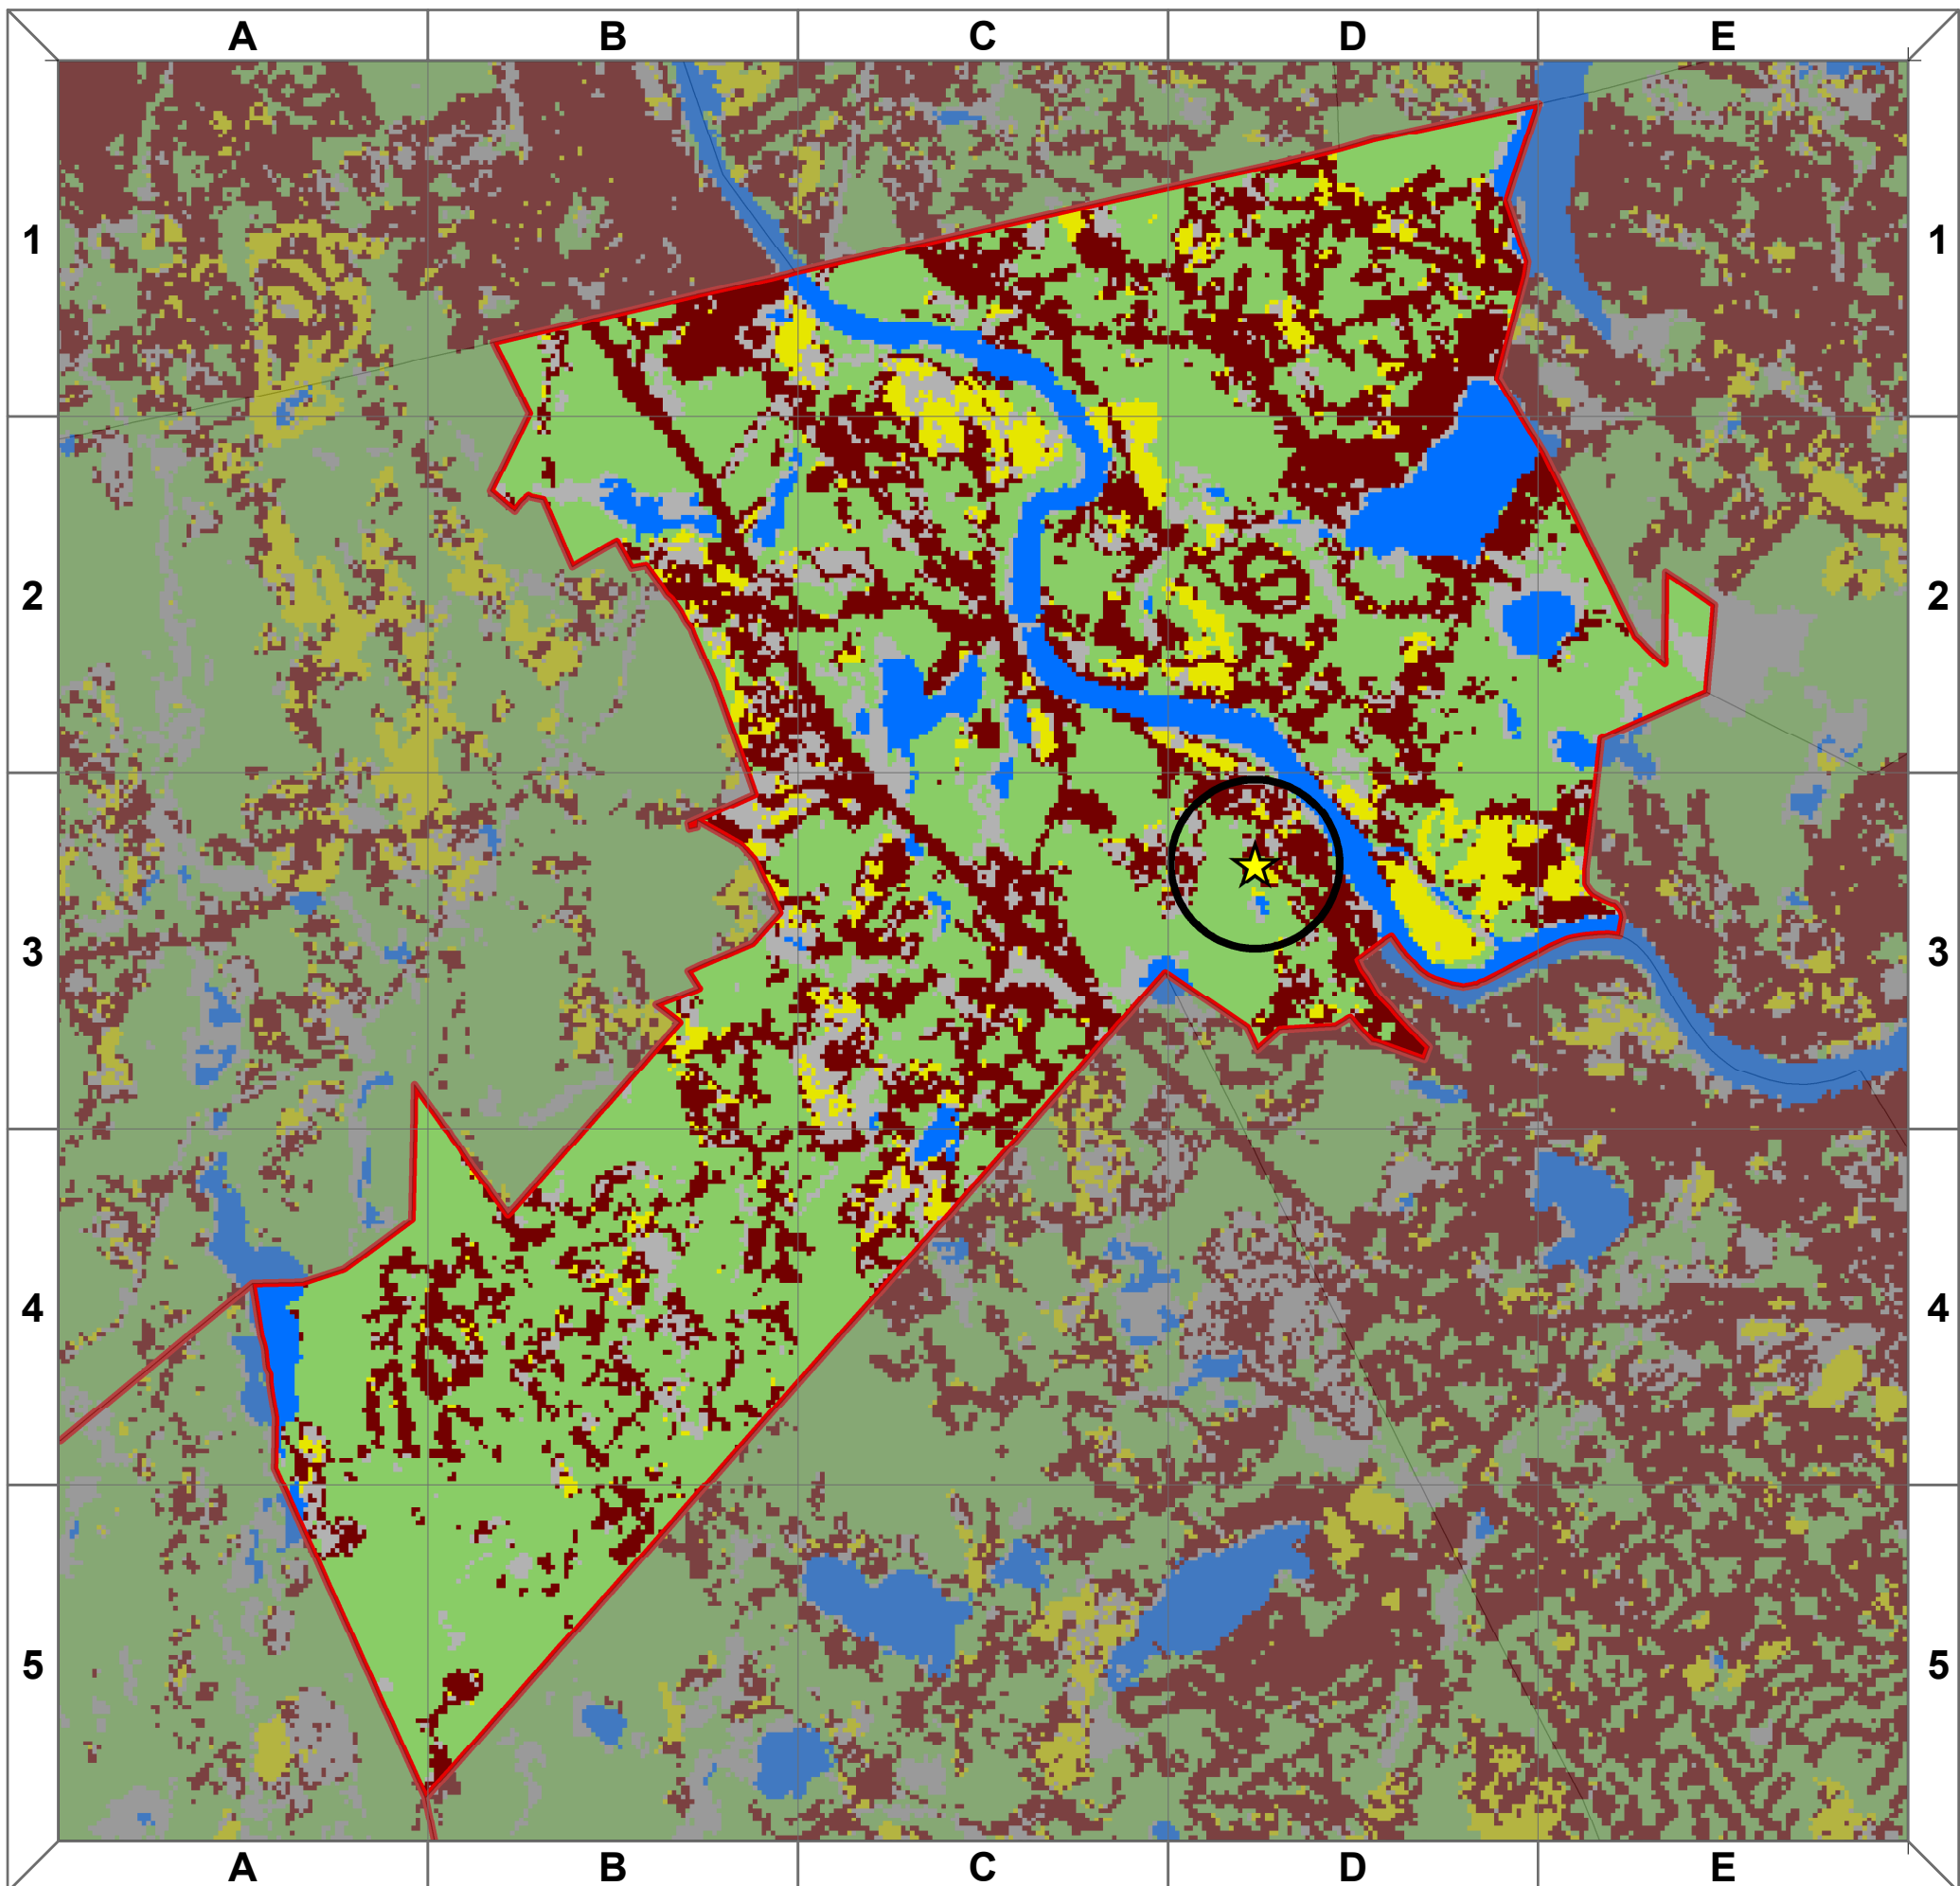

Tyngsborough

- Town Boundaries
- 1km Square Buffer
- ★ School
- Development
- Forest
- Fields/Agriculture
- Other
- Water

Total Forest Carbon = 299399 Mg
 Average Carbon Per Forest ha = 133 Mg

Town Area