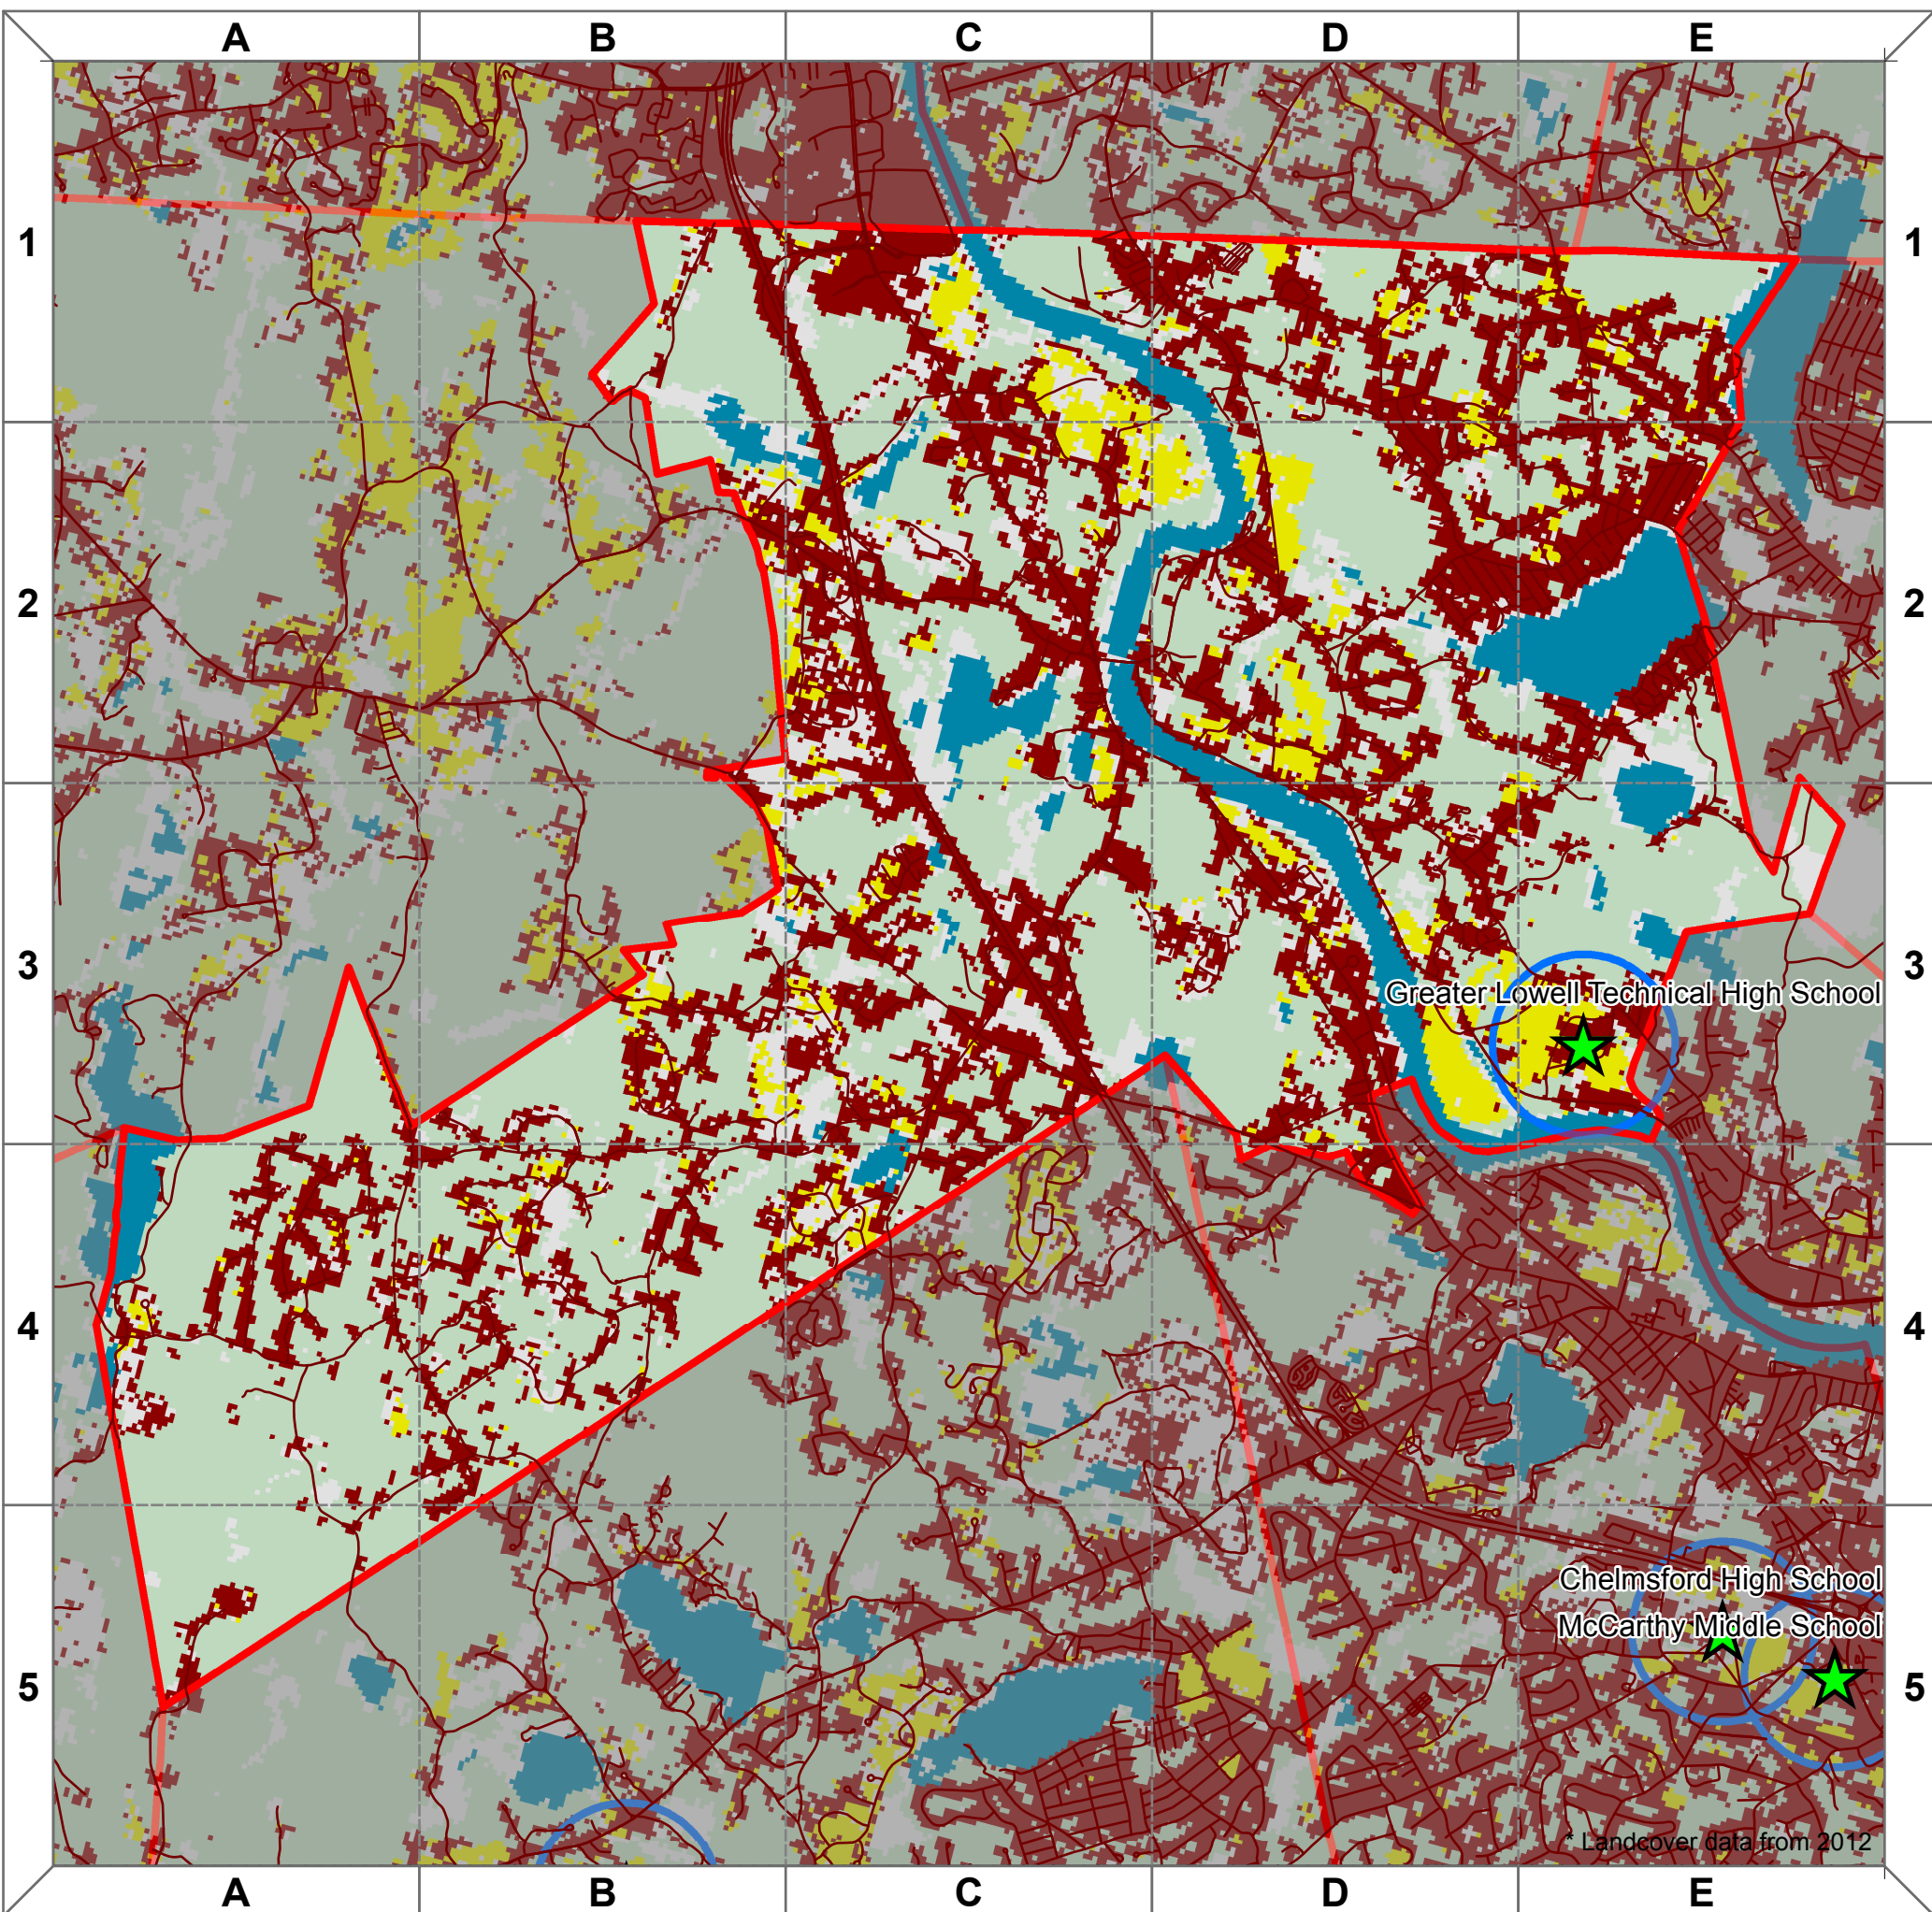

Tyngsborough

Total Forest Carbon = 149676 Mg
 Average Carbon Per Ha = 132 Mg