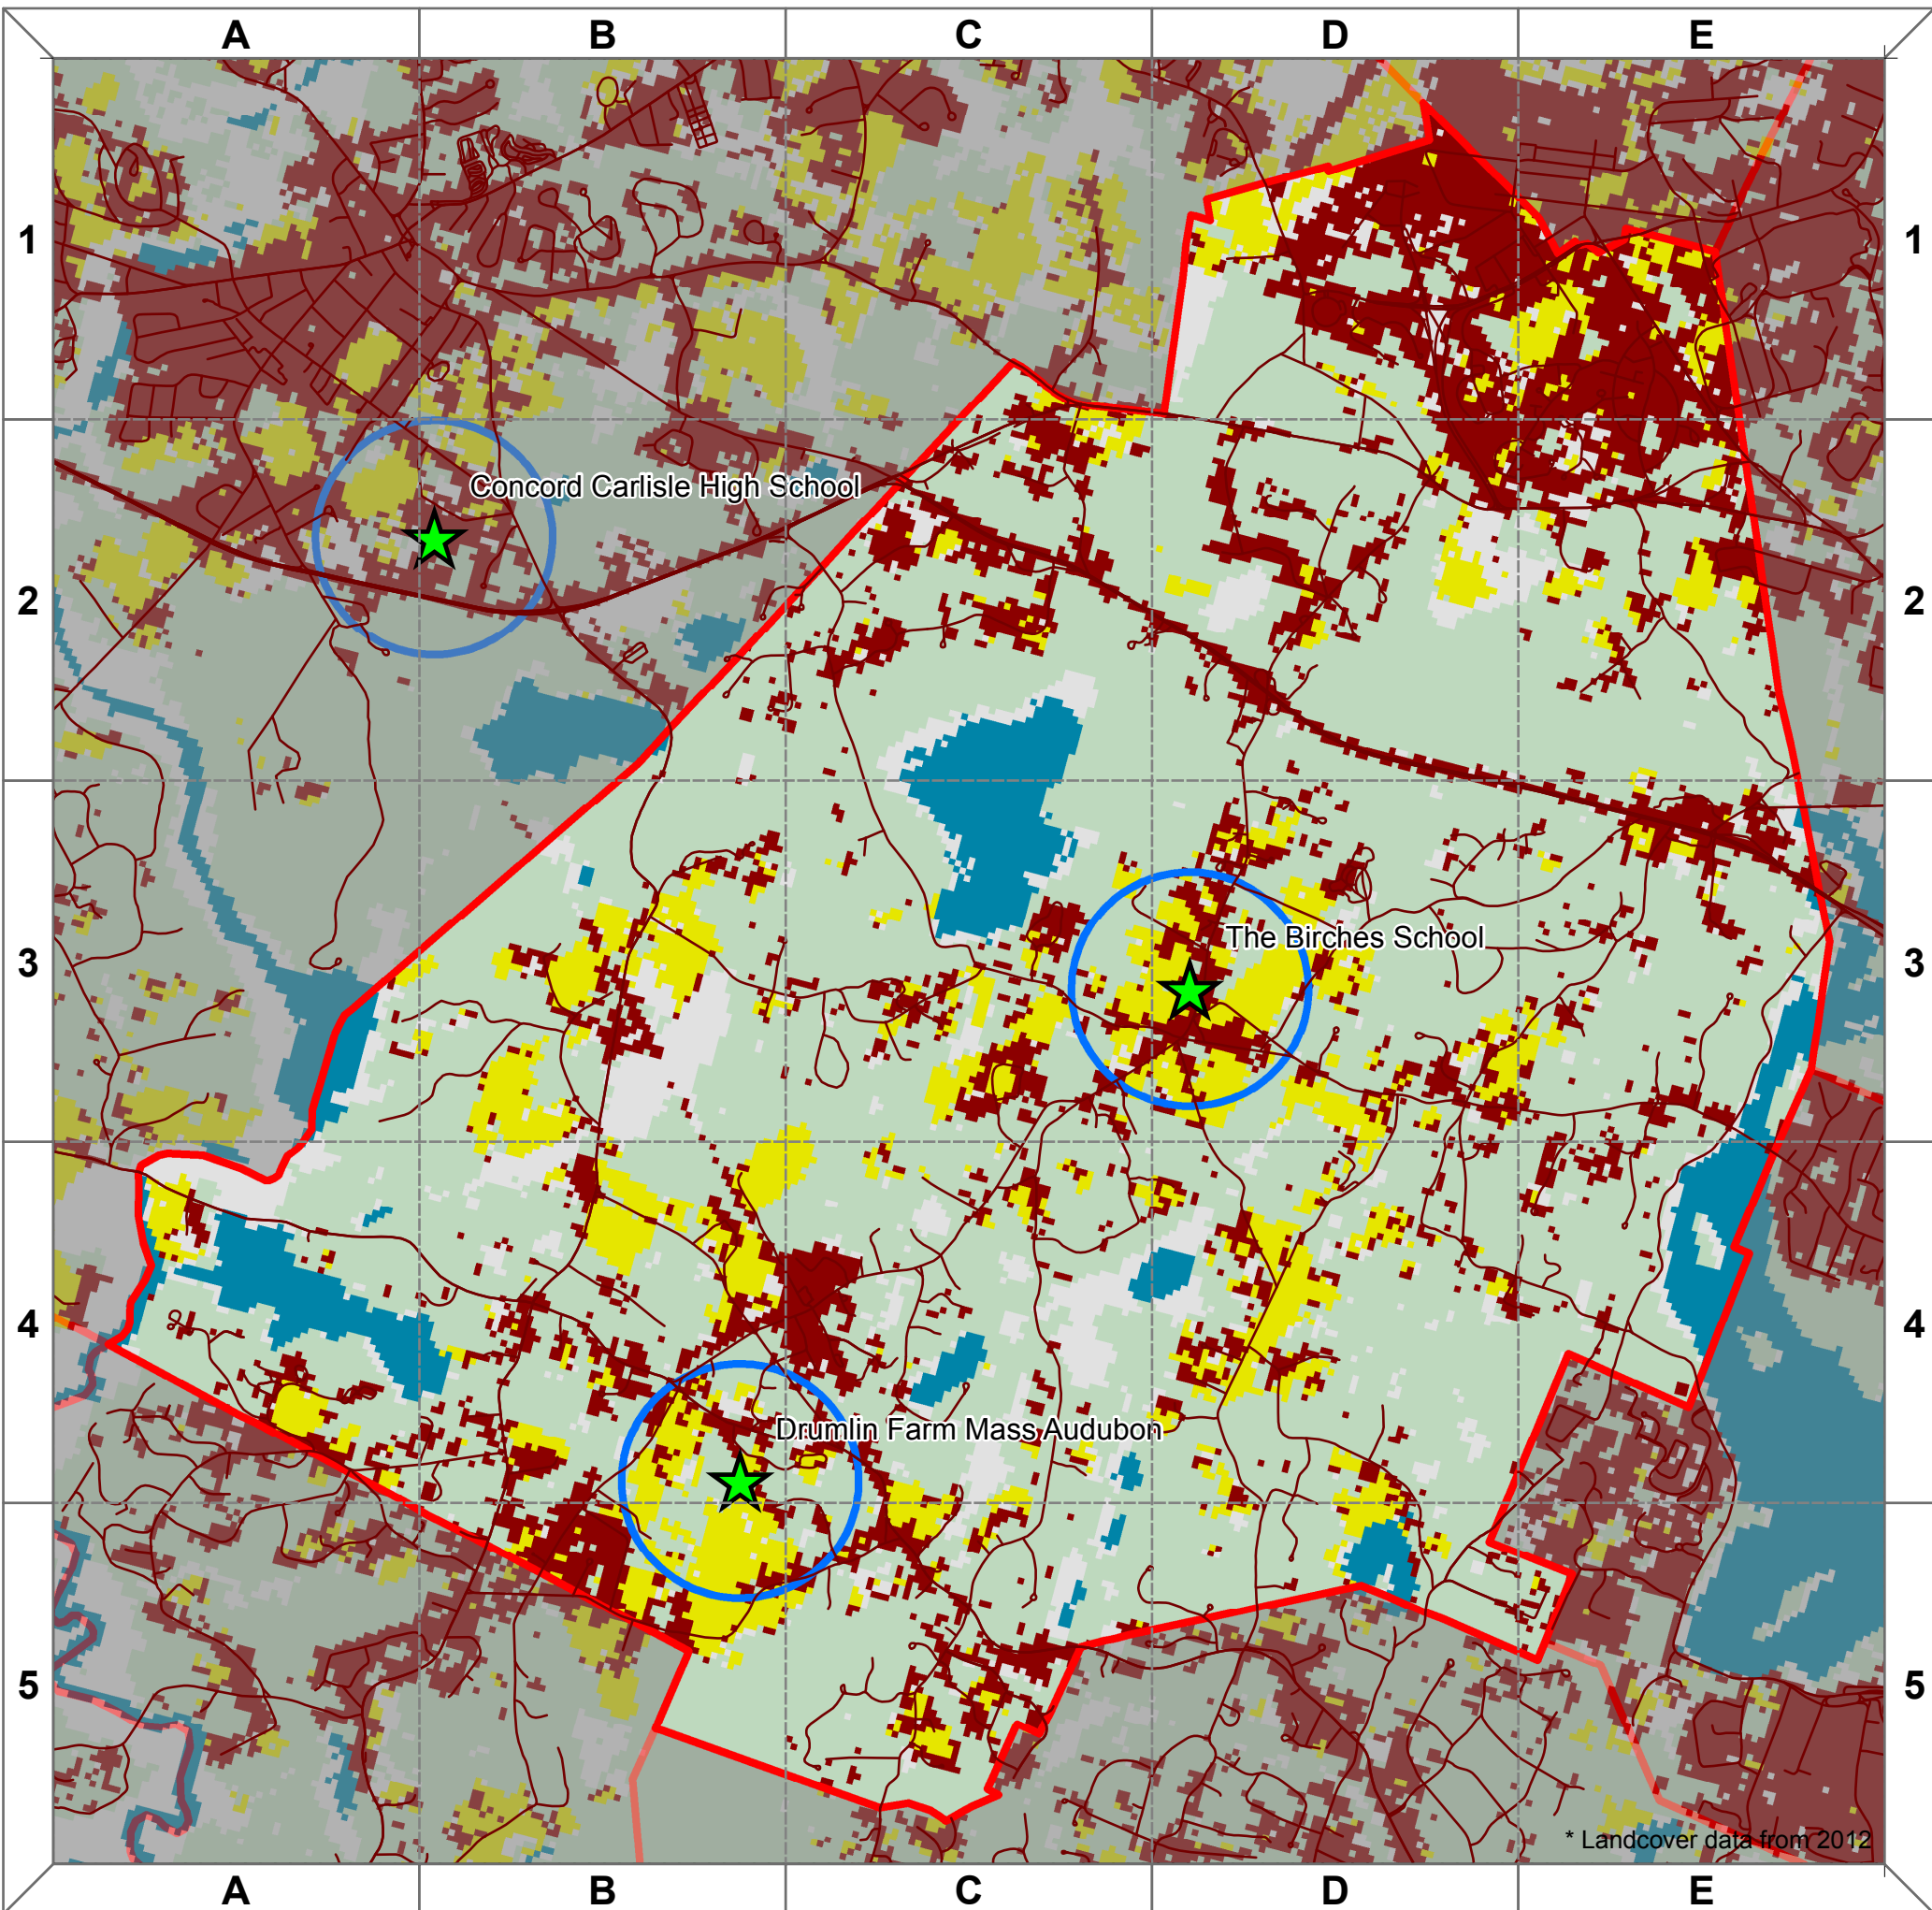

Lincoln

Total Forest Carbon = 158421 Mg
Average Carbon Per Ha = 131 Mg