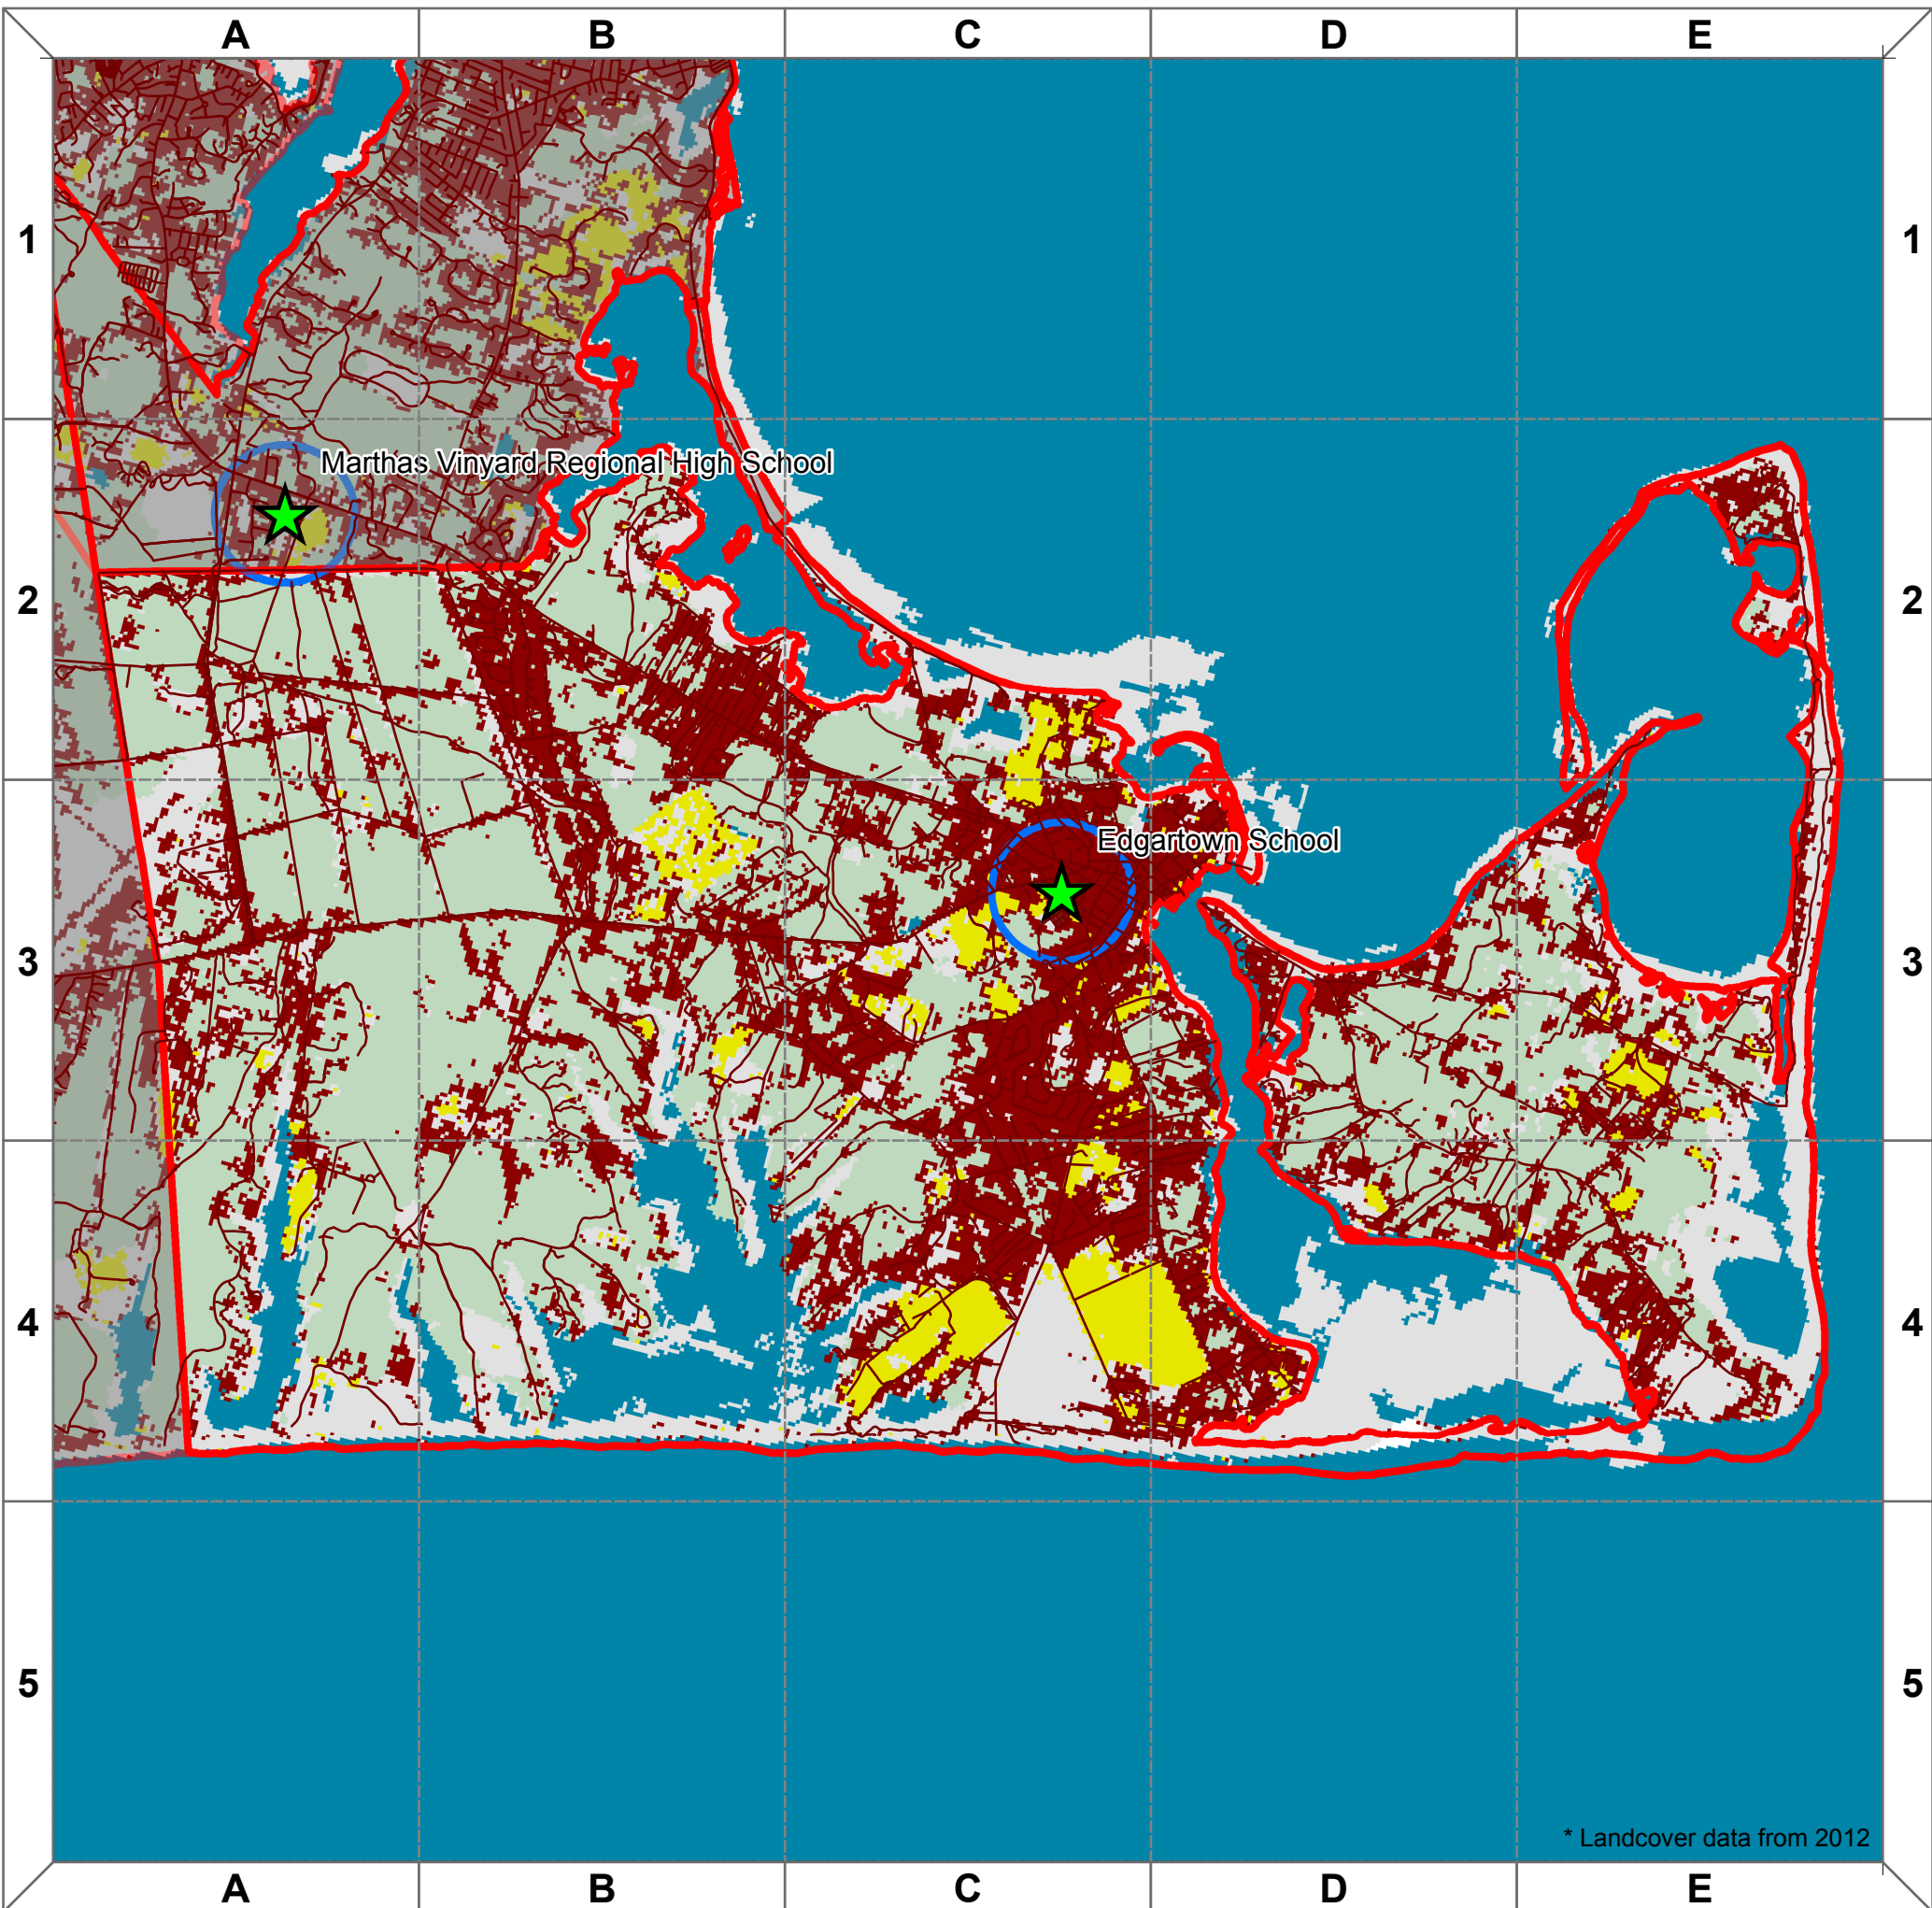

Edgartown

* Landcover data from 2012

Total Forest Carbon = 129862 Mg
 Average Carbon Per Ha = 88 Mg