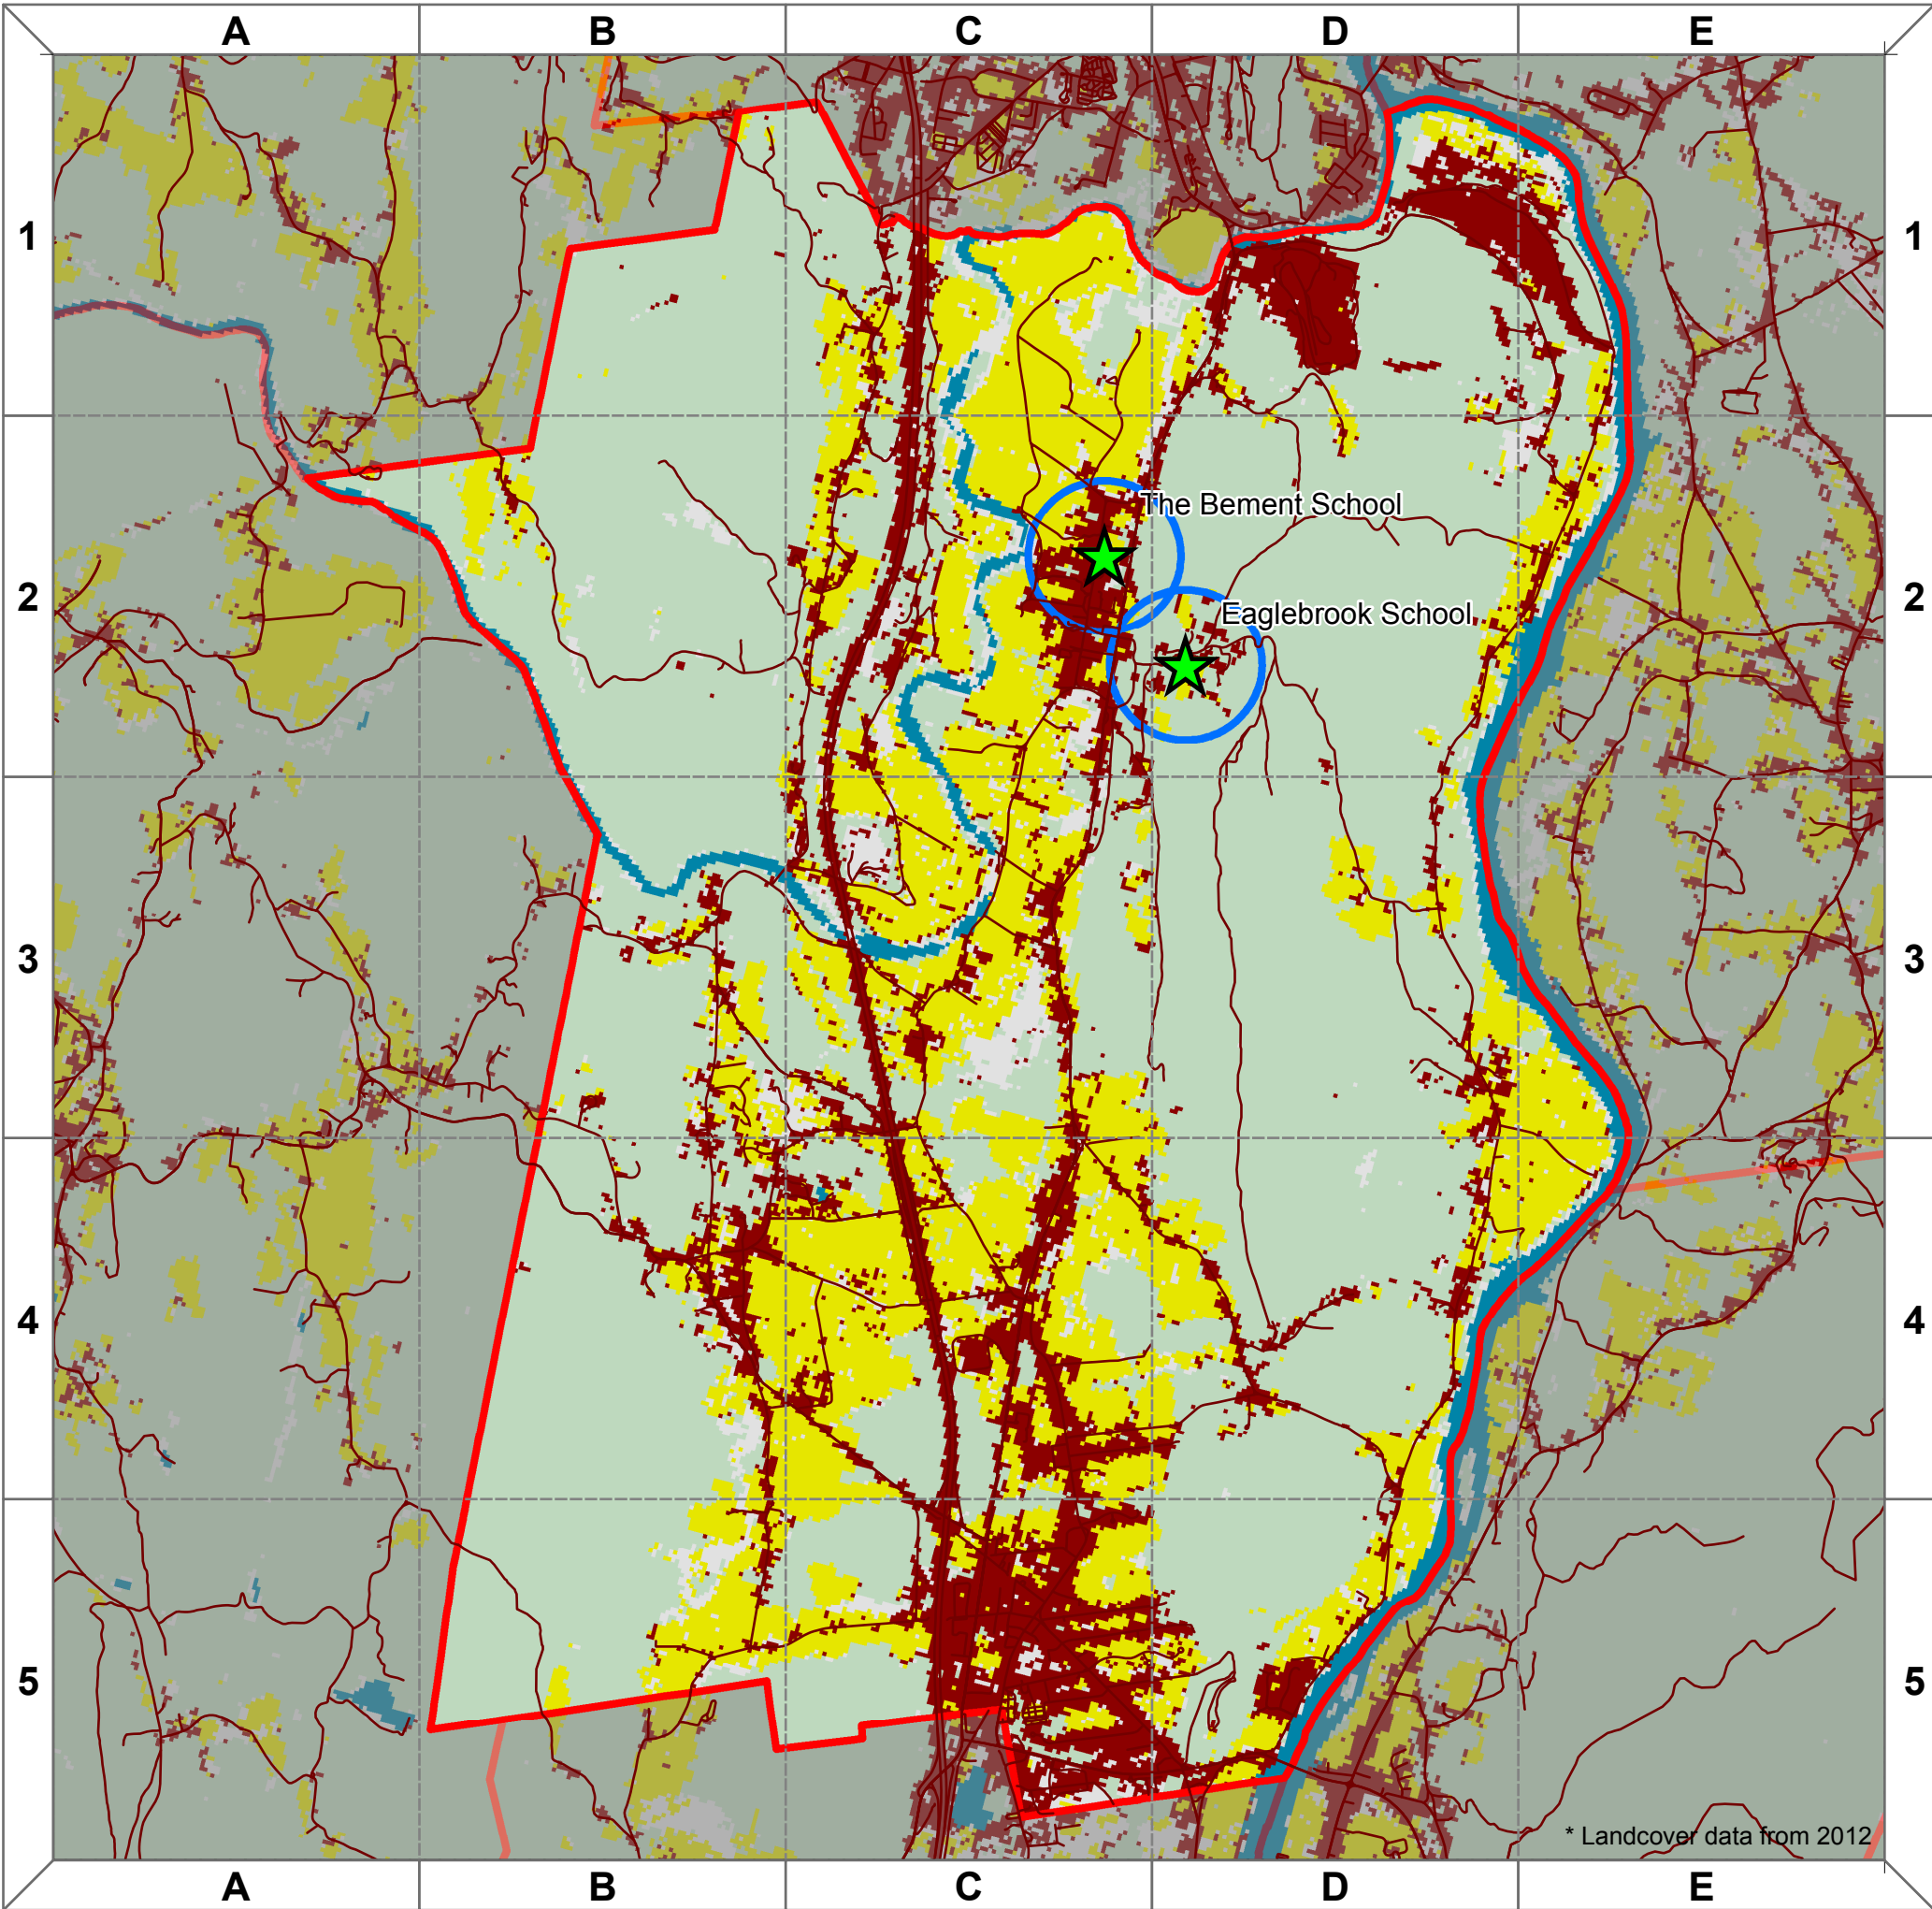

Deerfield

* Landcover data from 2012

- Schools
- 1km School Buffer
- Development
- Roads
- Towns Boundaries
- Forest
- Agriculture
- Other

Total Forest Carbon = 413714 Mg
Average Carbon Per Ha = 164 Mg