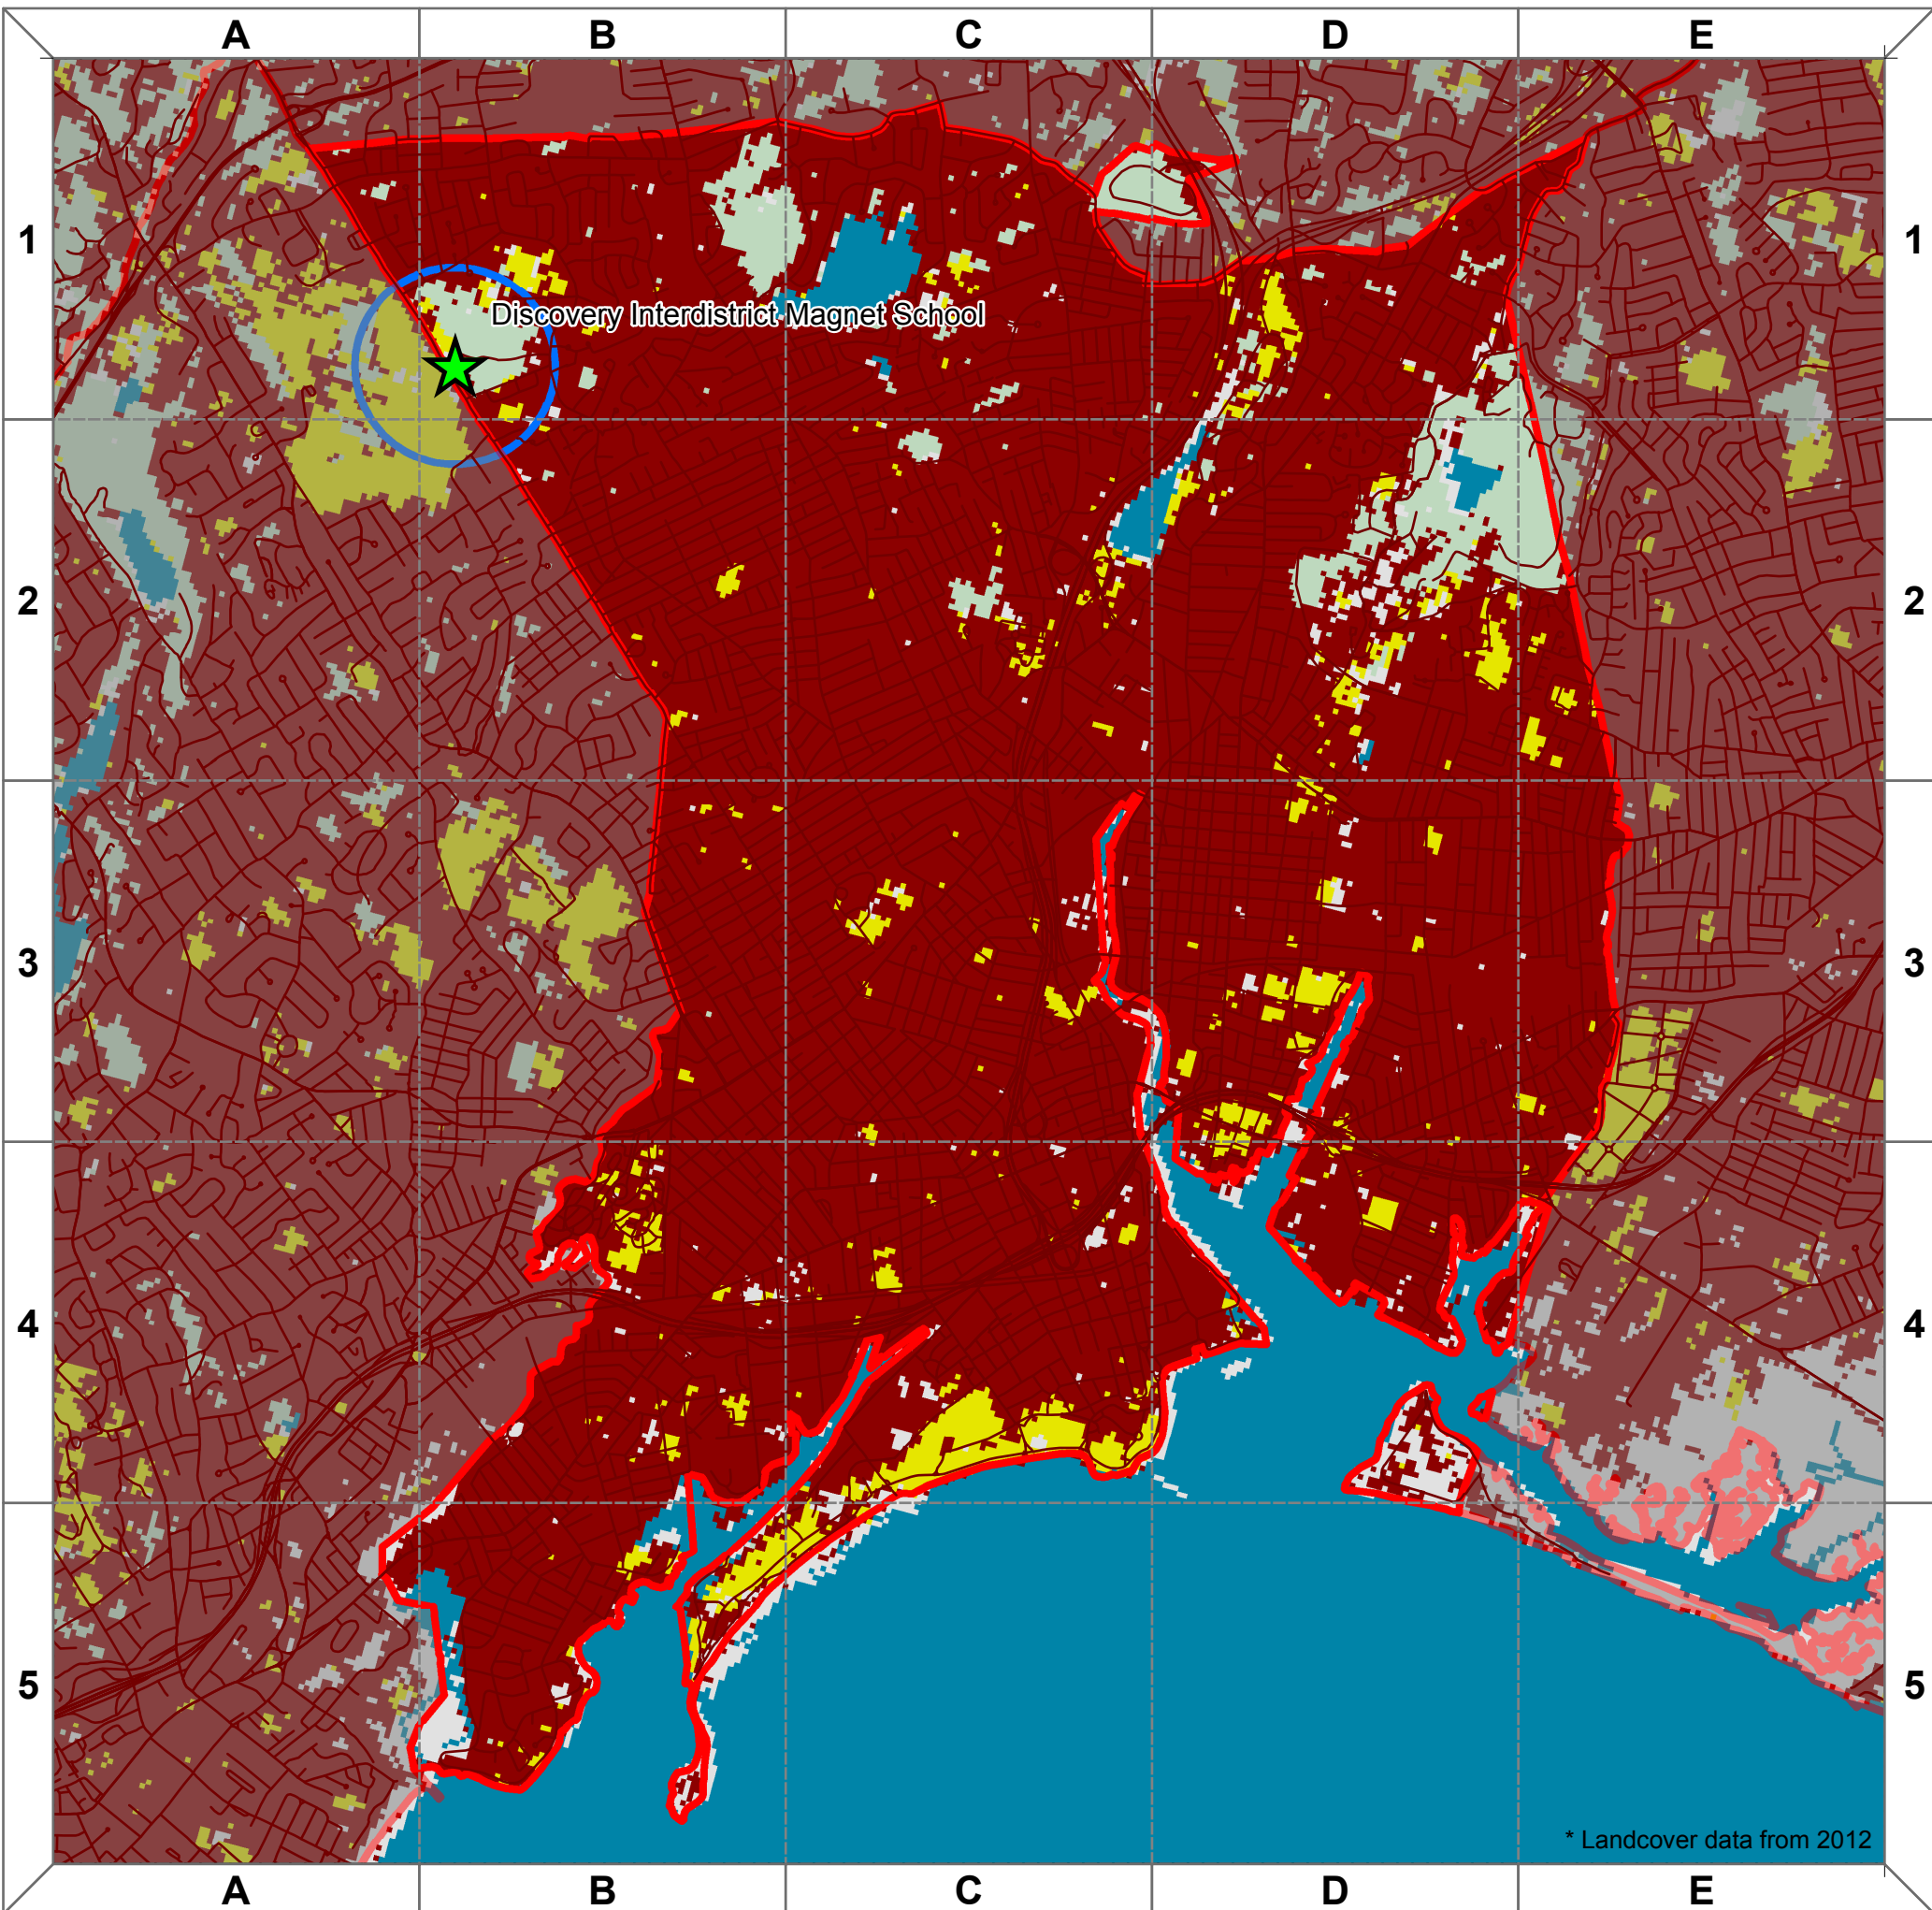

# Bridgeport

\* Landcover data from 2012

Total Forest Carbon = 12454 Mg  
Average Carbon Per Ha = 138 Mg