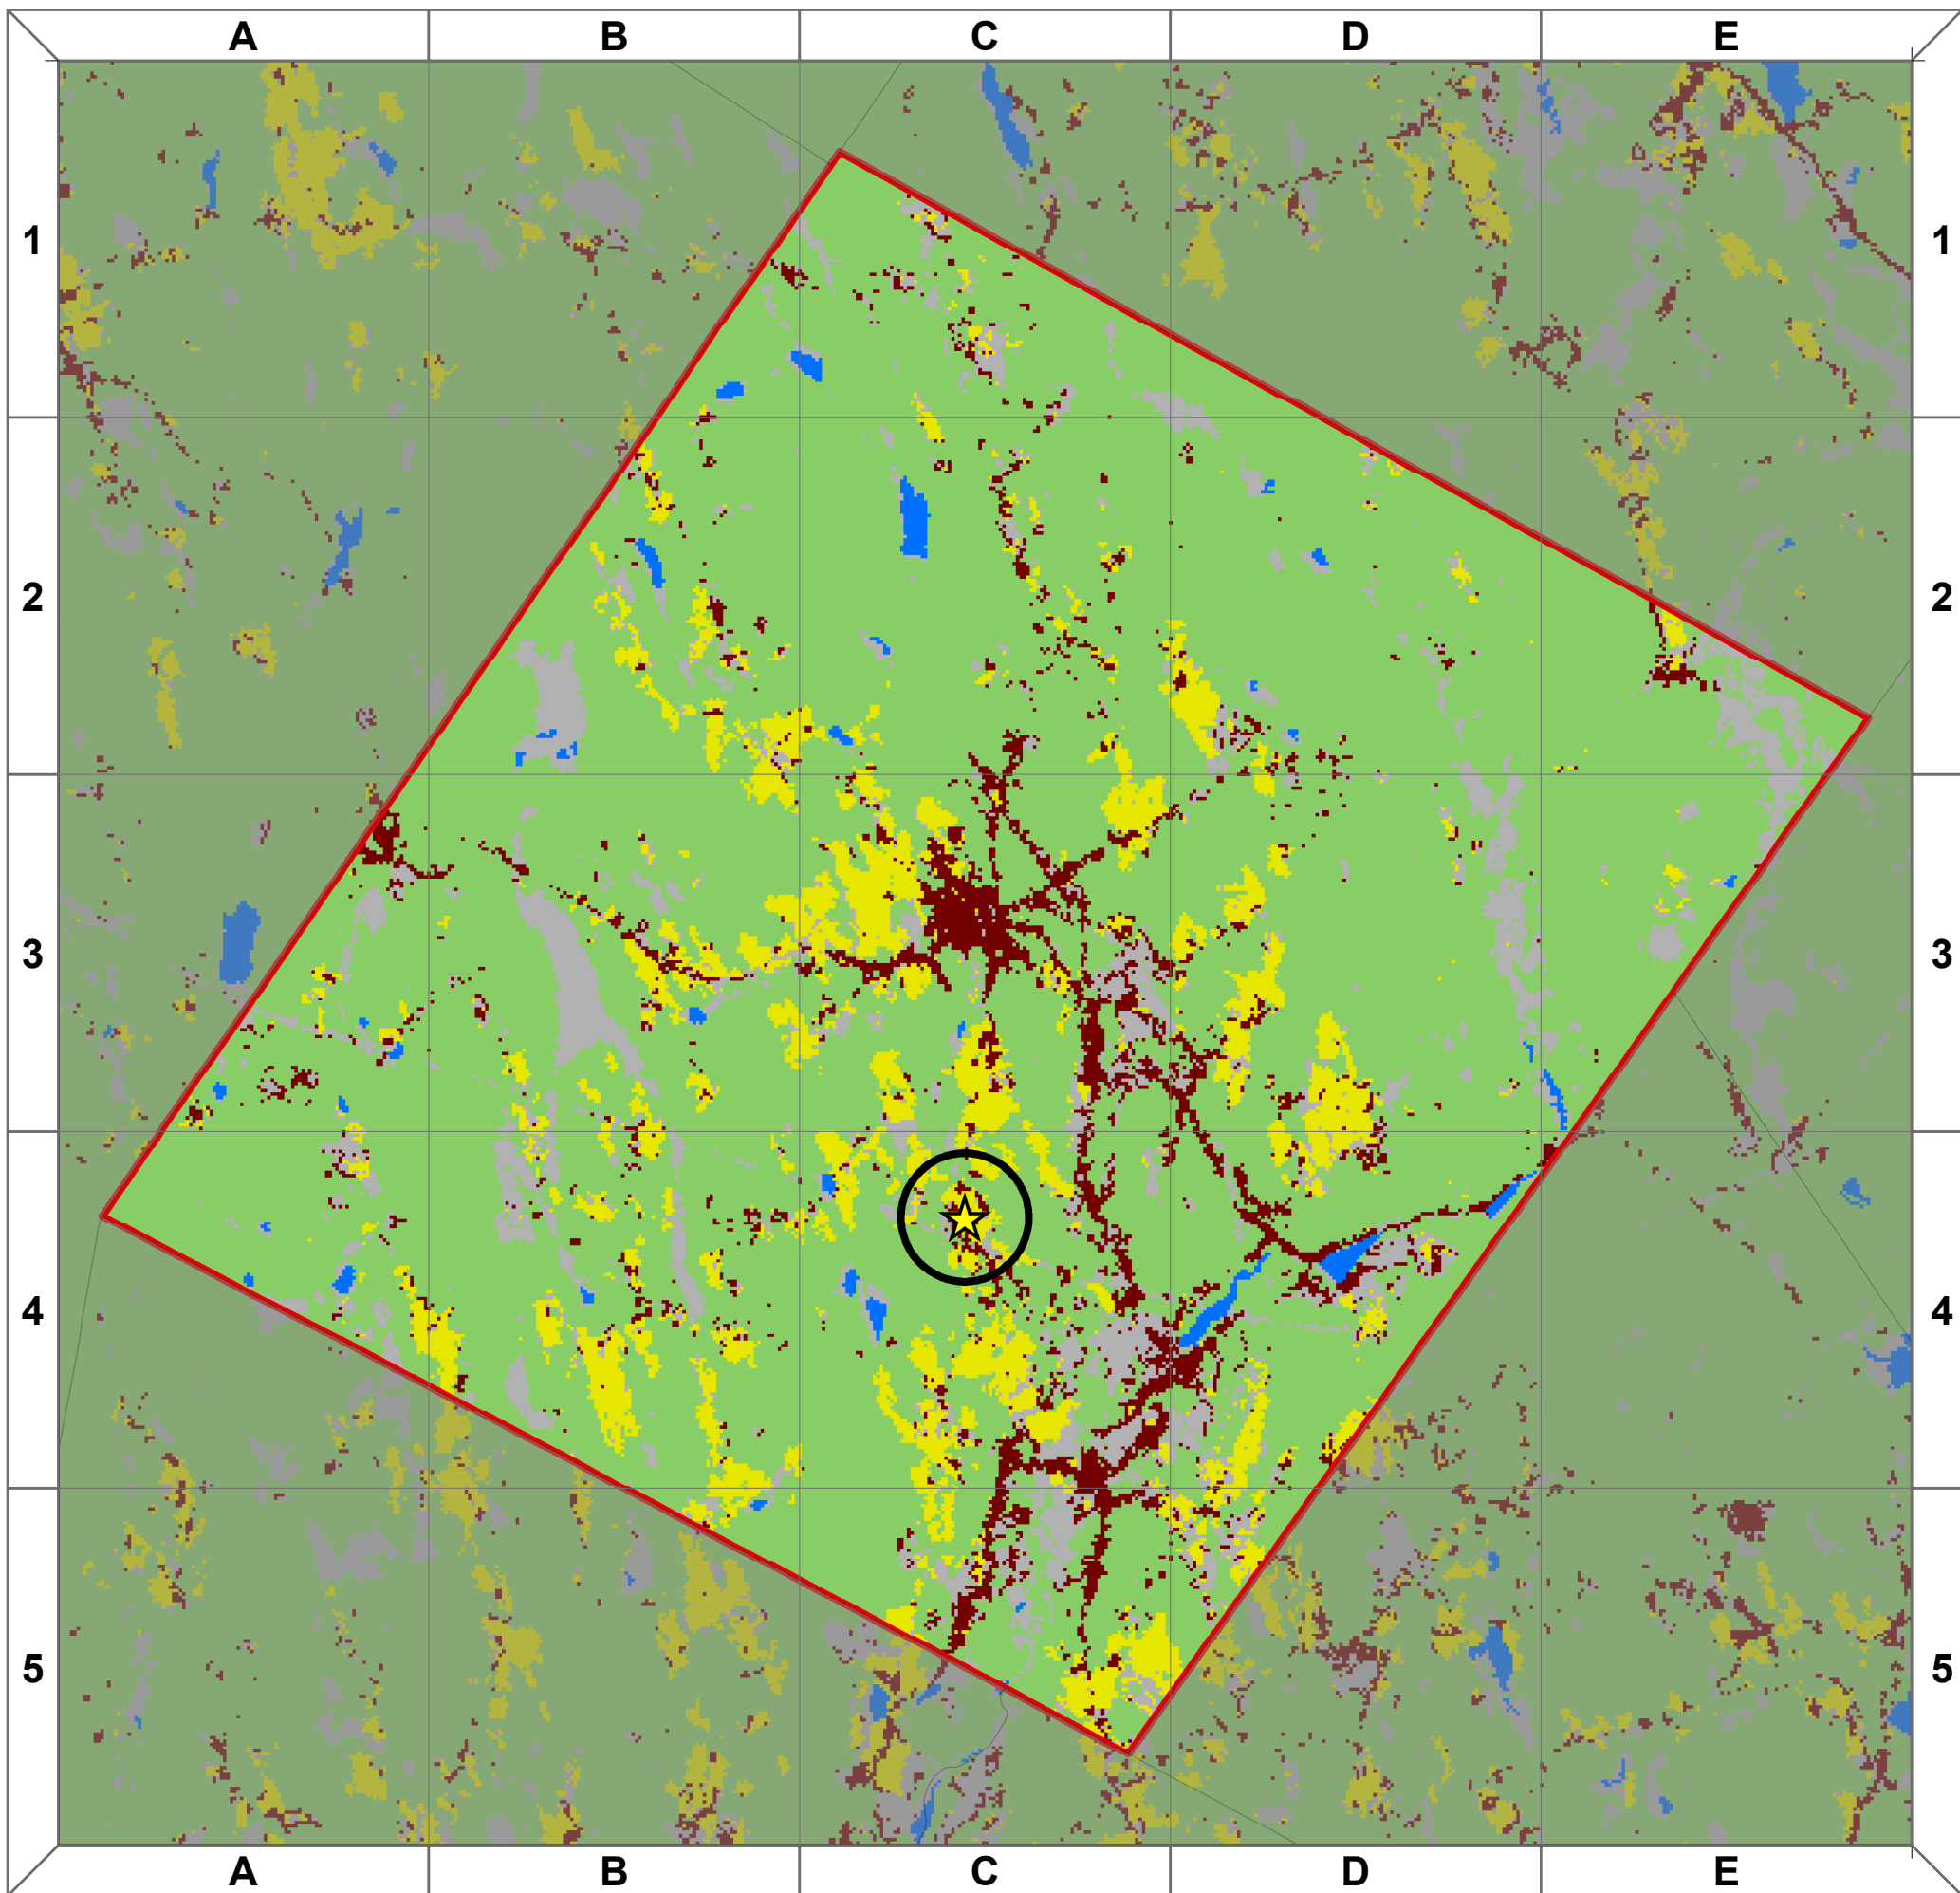

# Barre

- Town Boundaries
- 1km Square Buffer
- ★ School
- Development
- Forest
- Fields/Agriculture
- Other
- Water

Total Forest Carbon = 1386481 Mg  
 Average Carbon Per Forest ha = 156 Mg

### Town Area