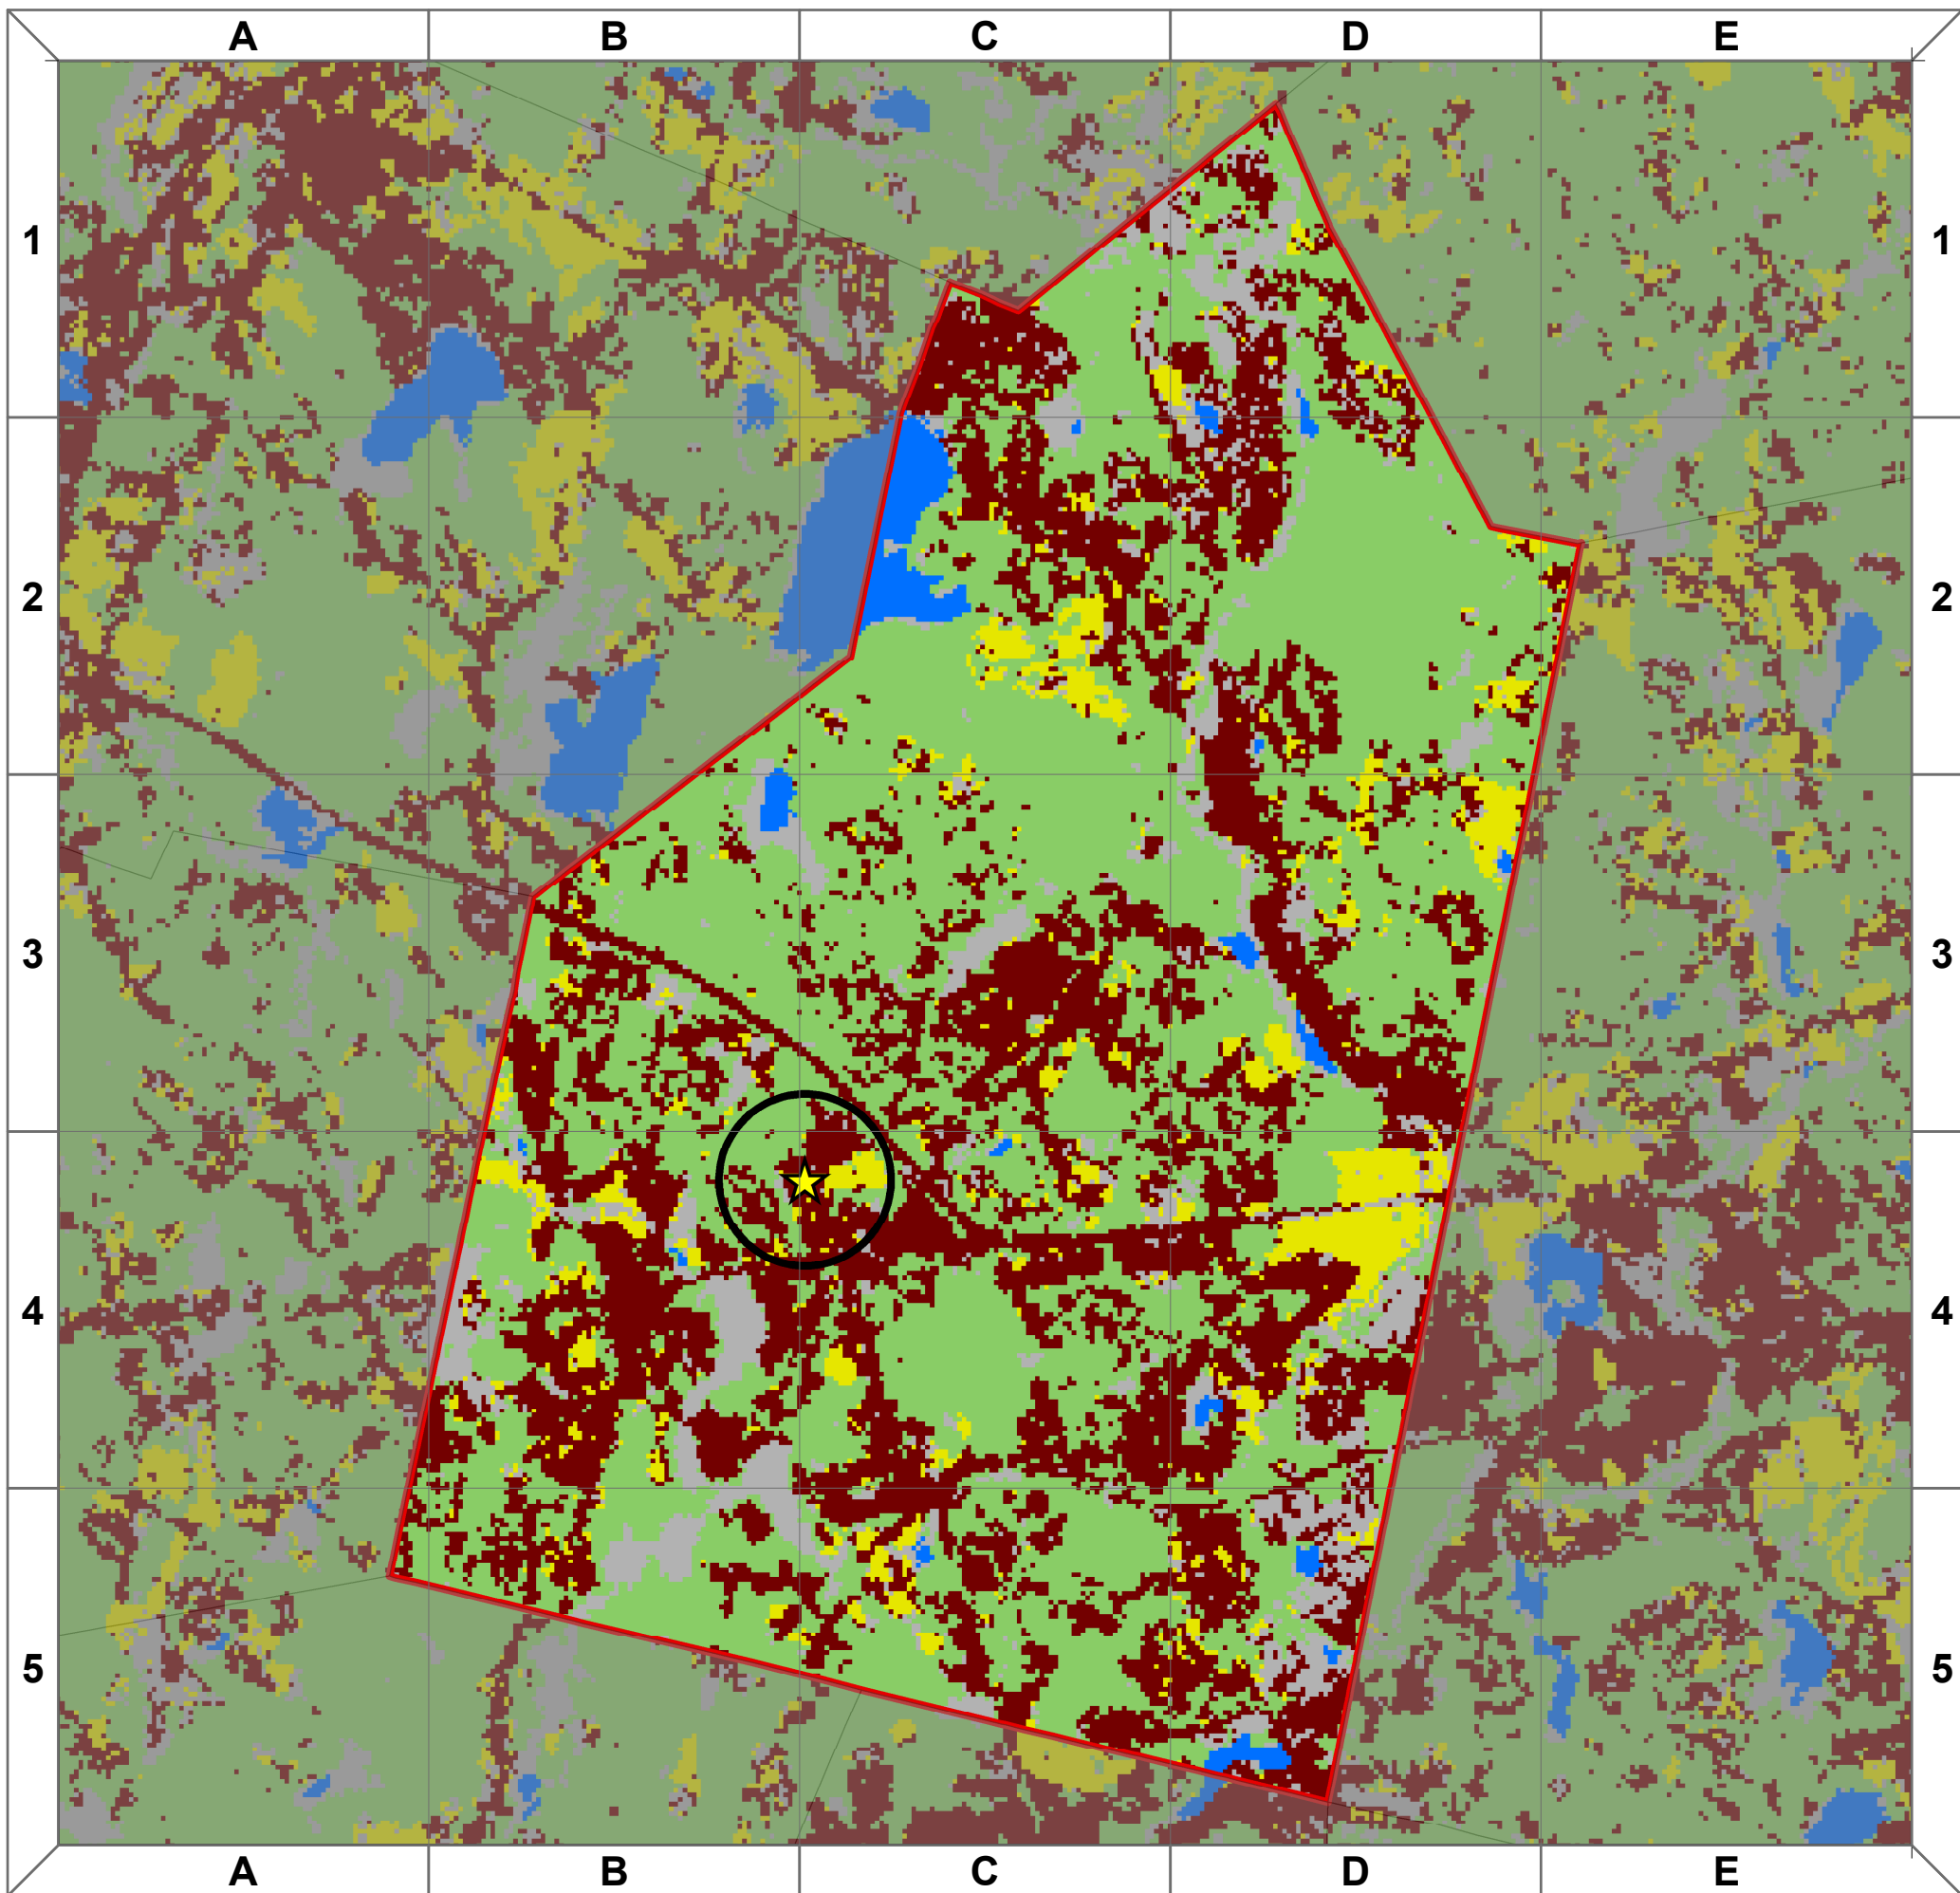

Acton

- Town Boundaries
- Development
- 1km Square Buffer
- Forest
- School
- Fields/Agriculture
- Other
- Water

Total Forest Carbon = 356555 Mg
Average Carbon Per Forest ha = 132 Mg

Town Area