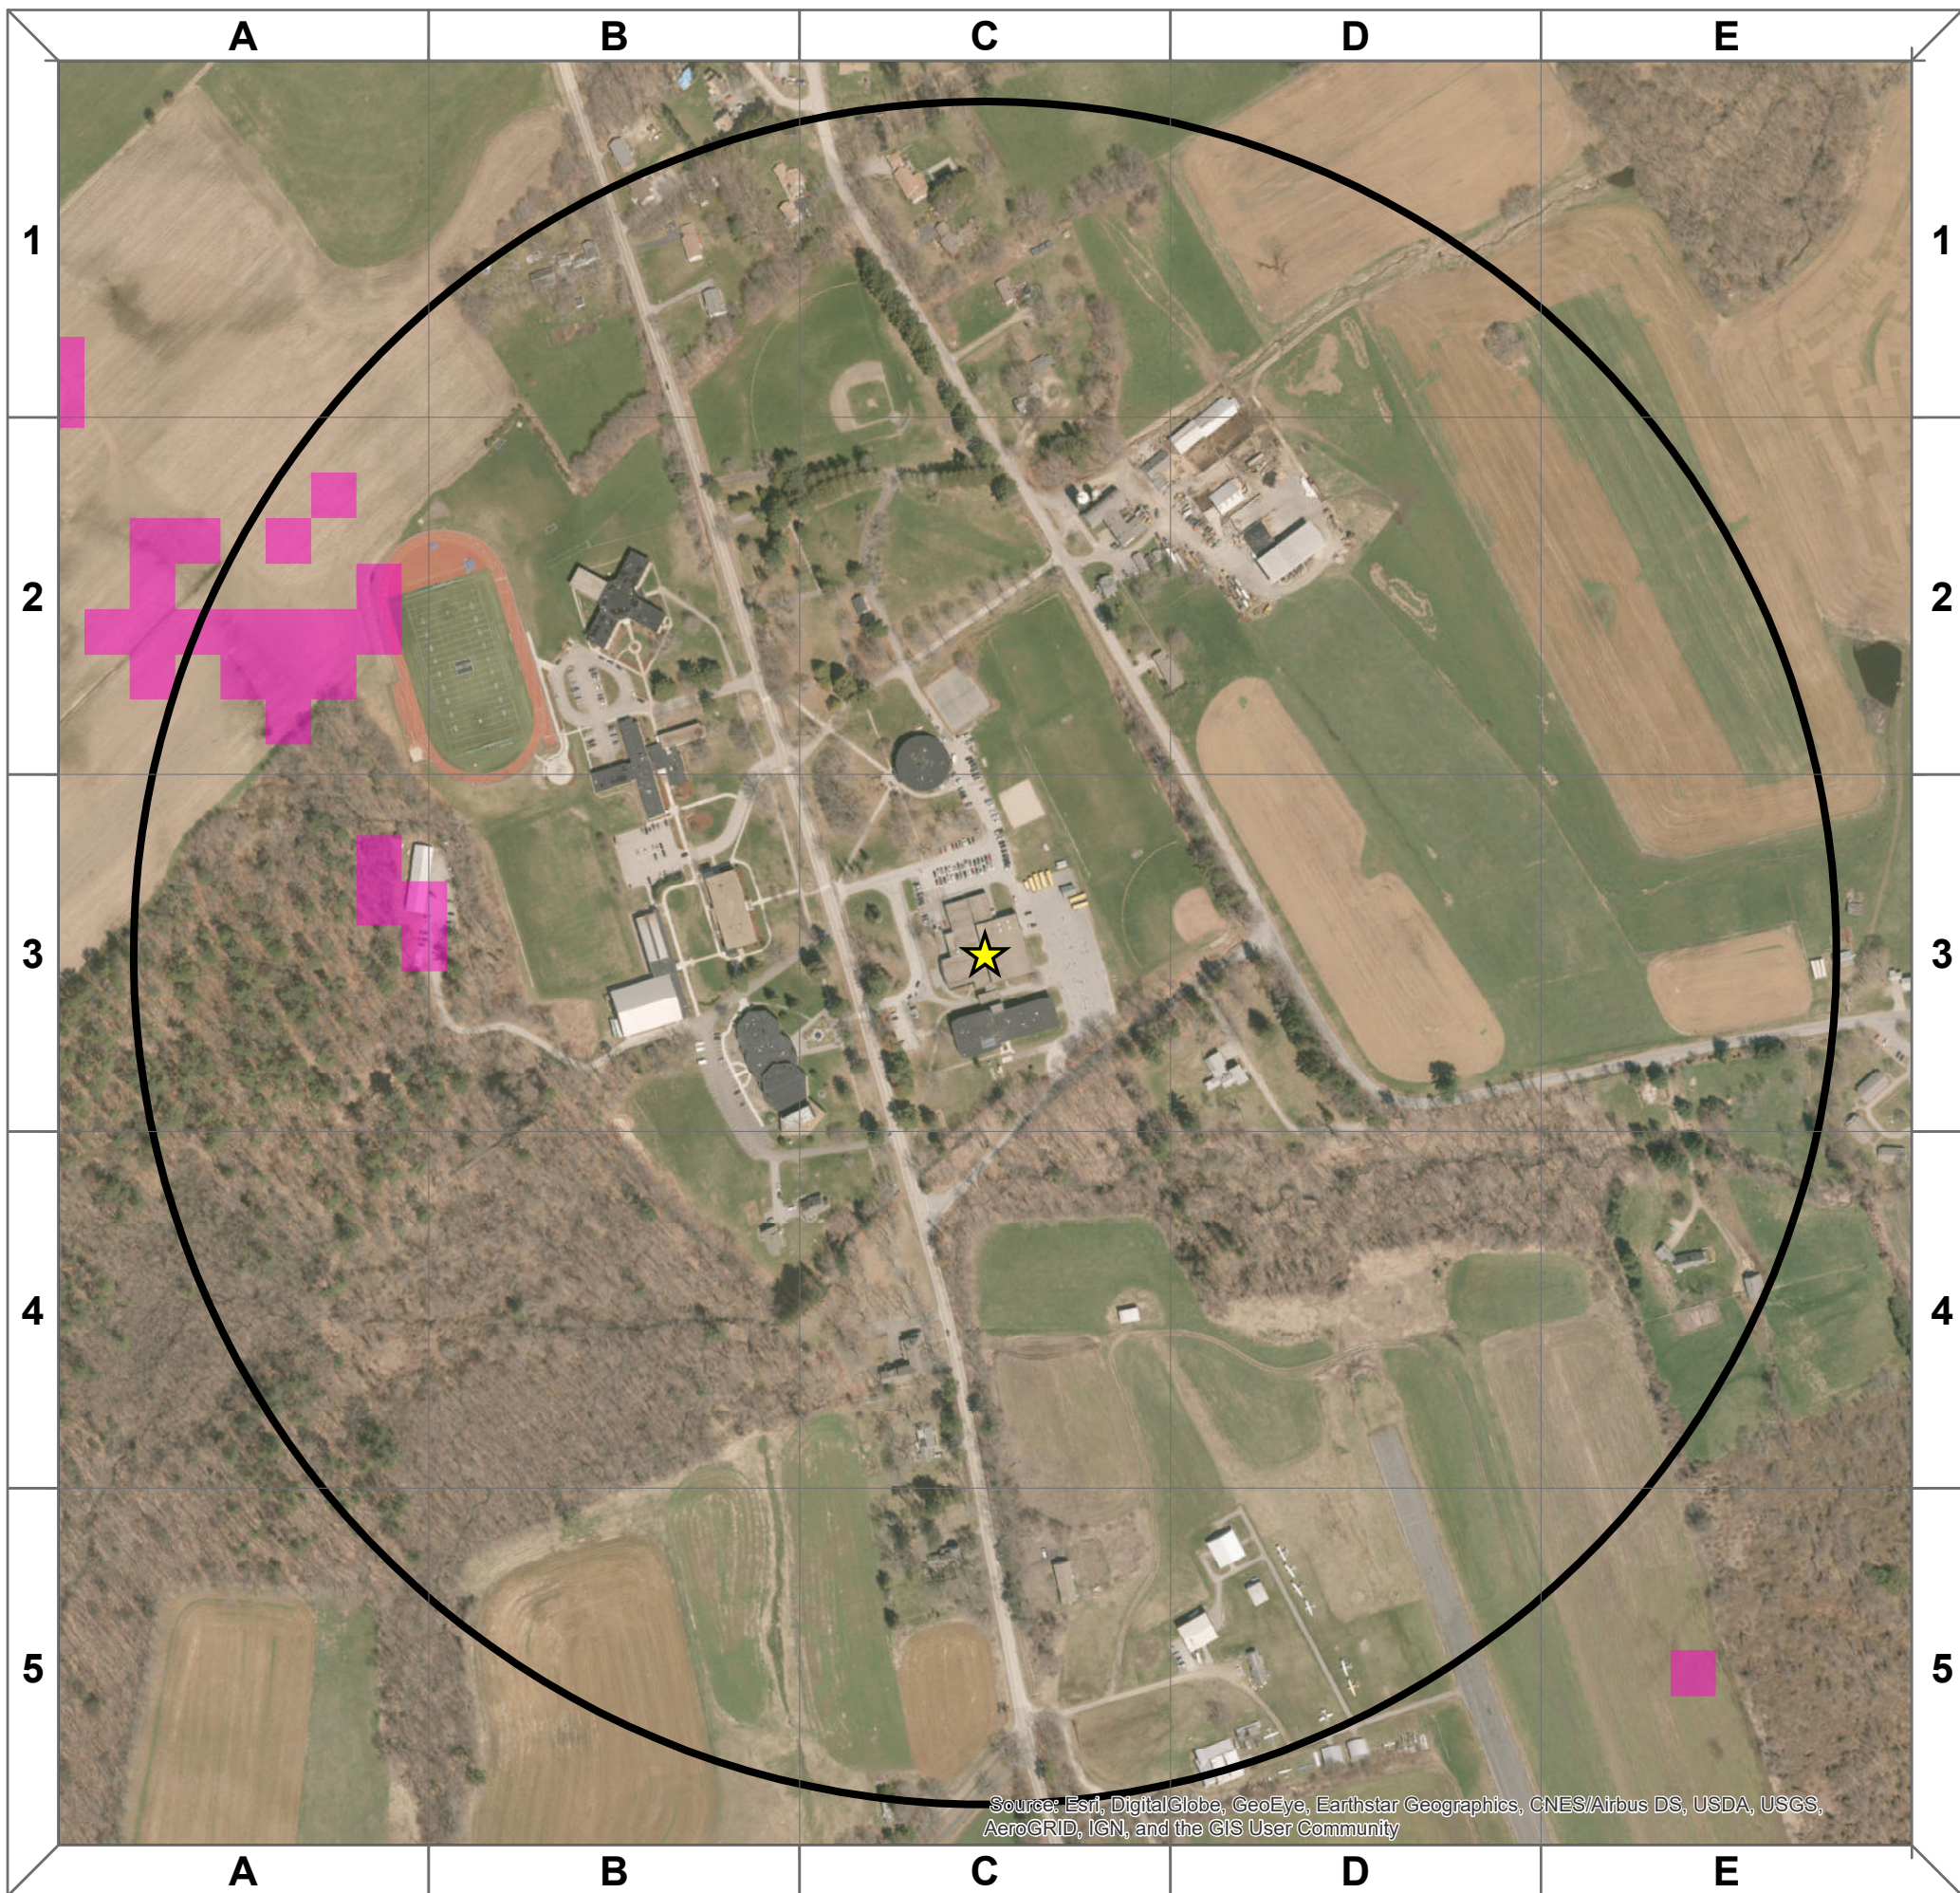

Woodstock Middle School

-  1km Square Buffer
-  School
-  Landcover Change 1985-2012

Land Cover Change 1985-2012 = 1.44 ha