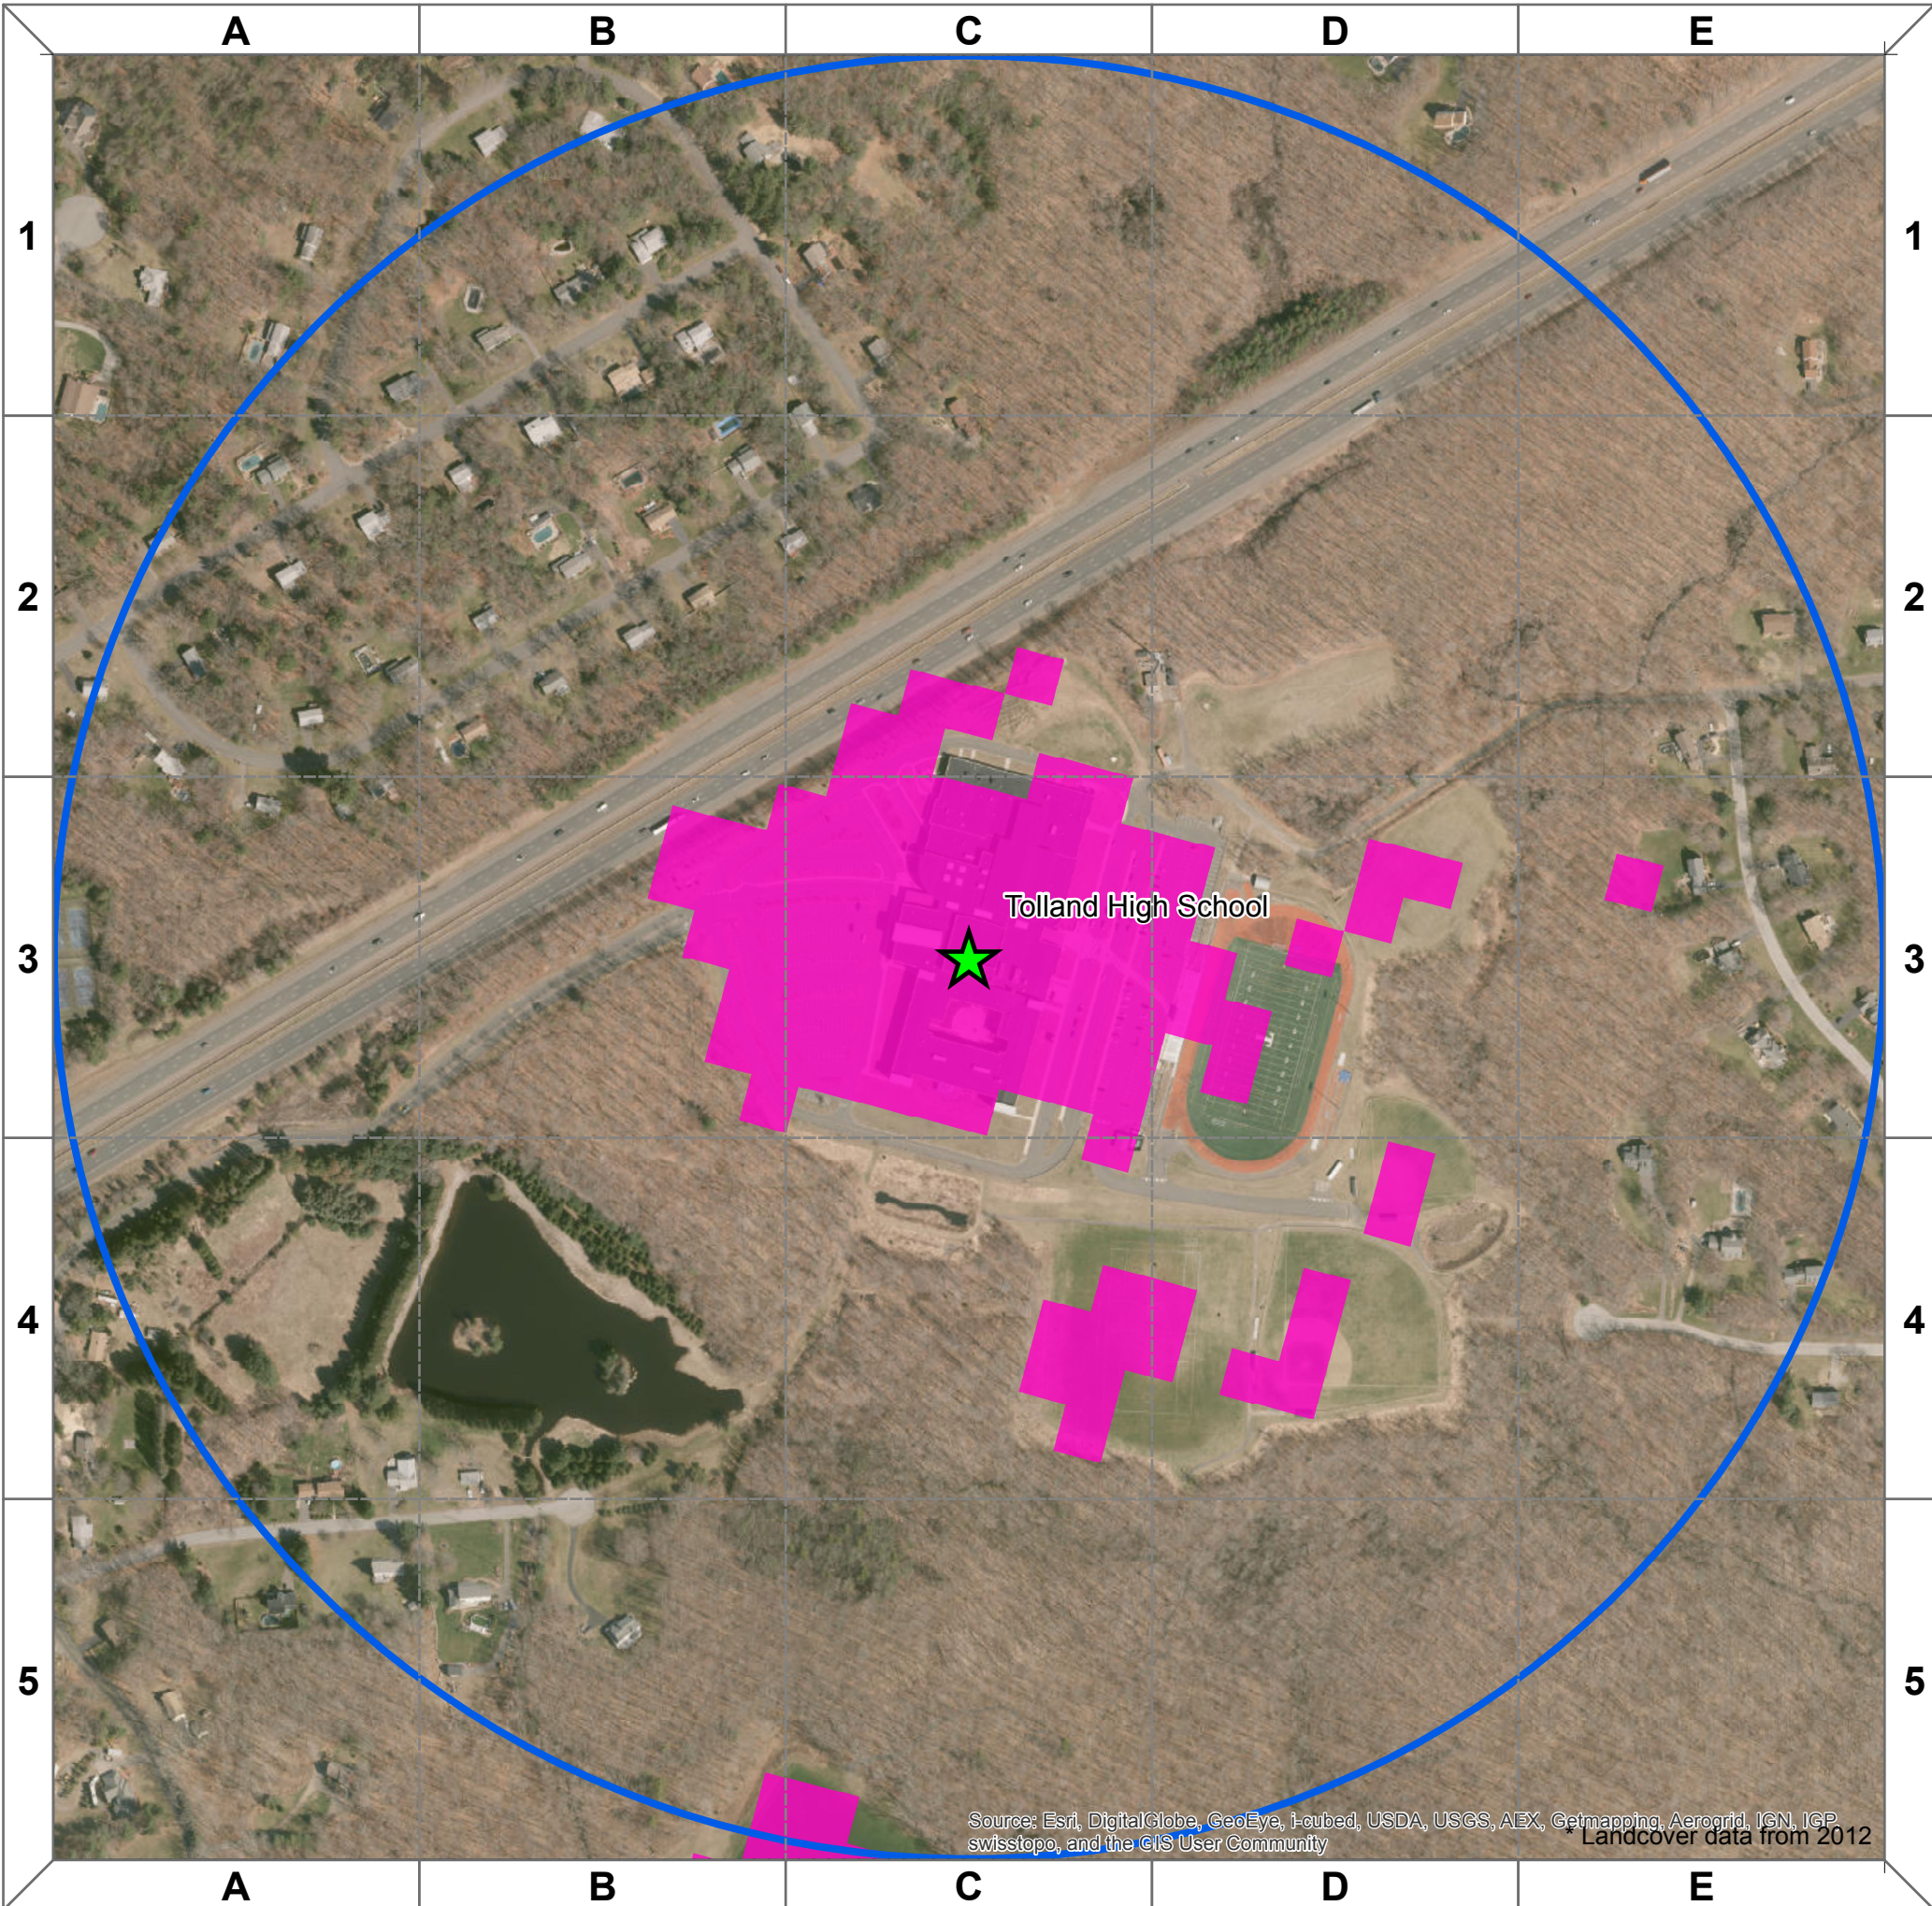

# Tolland High School

Forest Loss 1985-2012 = 8.82 ha

-  1km School Buffer
-  Schools
-  Forest Lost to Development