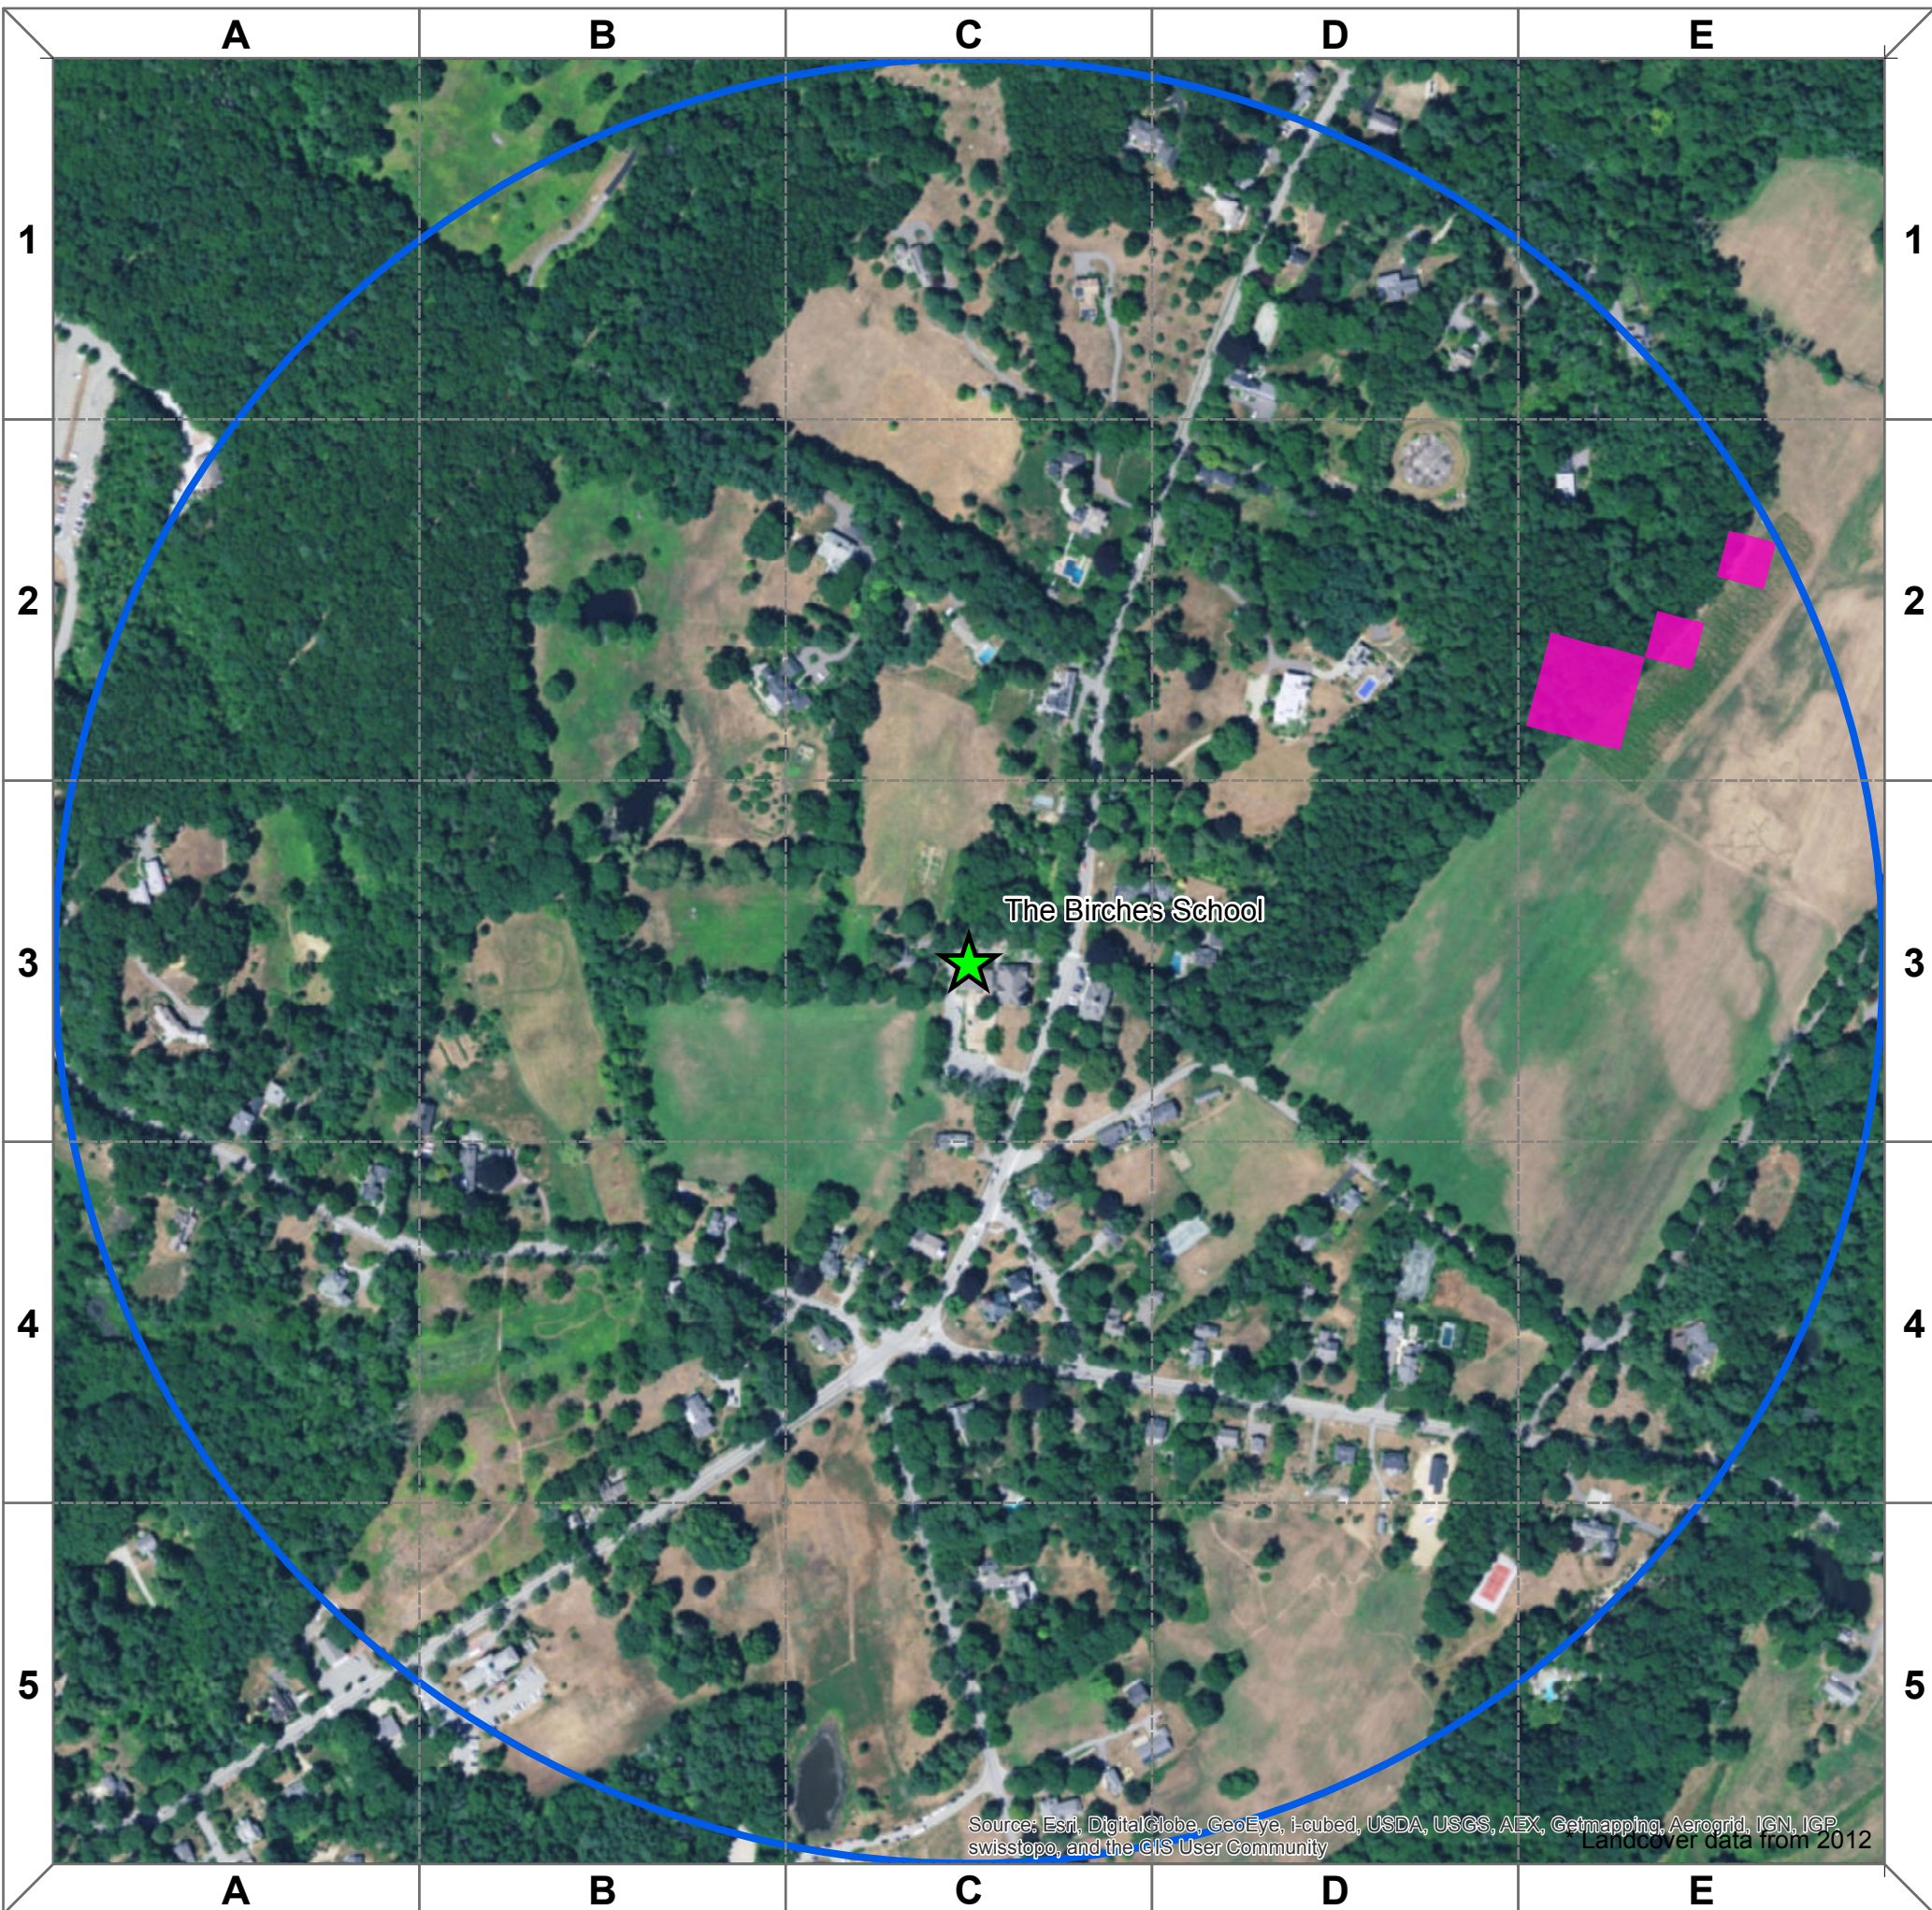

# The Birches School

Forest Loss 1985-2012 = 0.54 ha

-  1km School Buffer
-  Schools
-  Forest Lost to Development