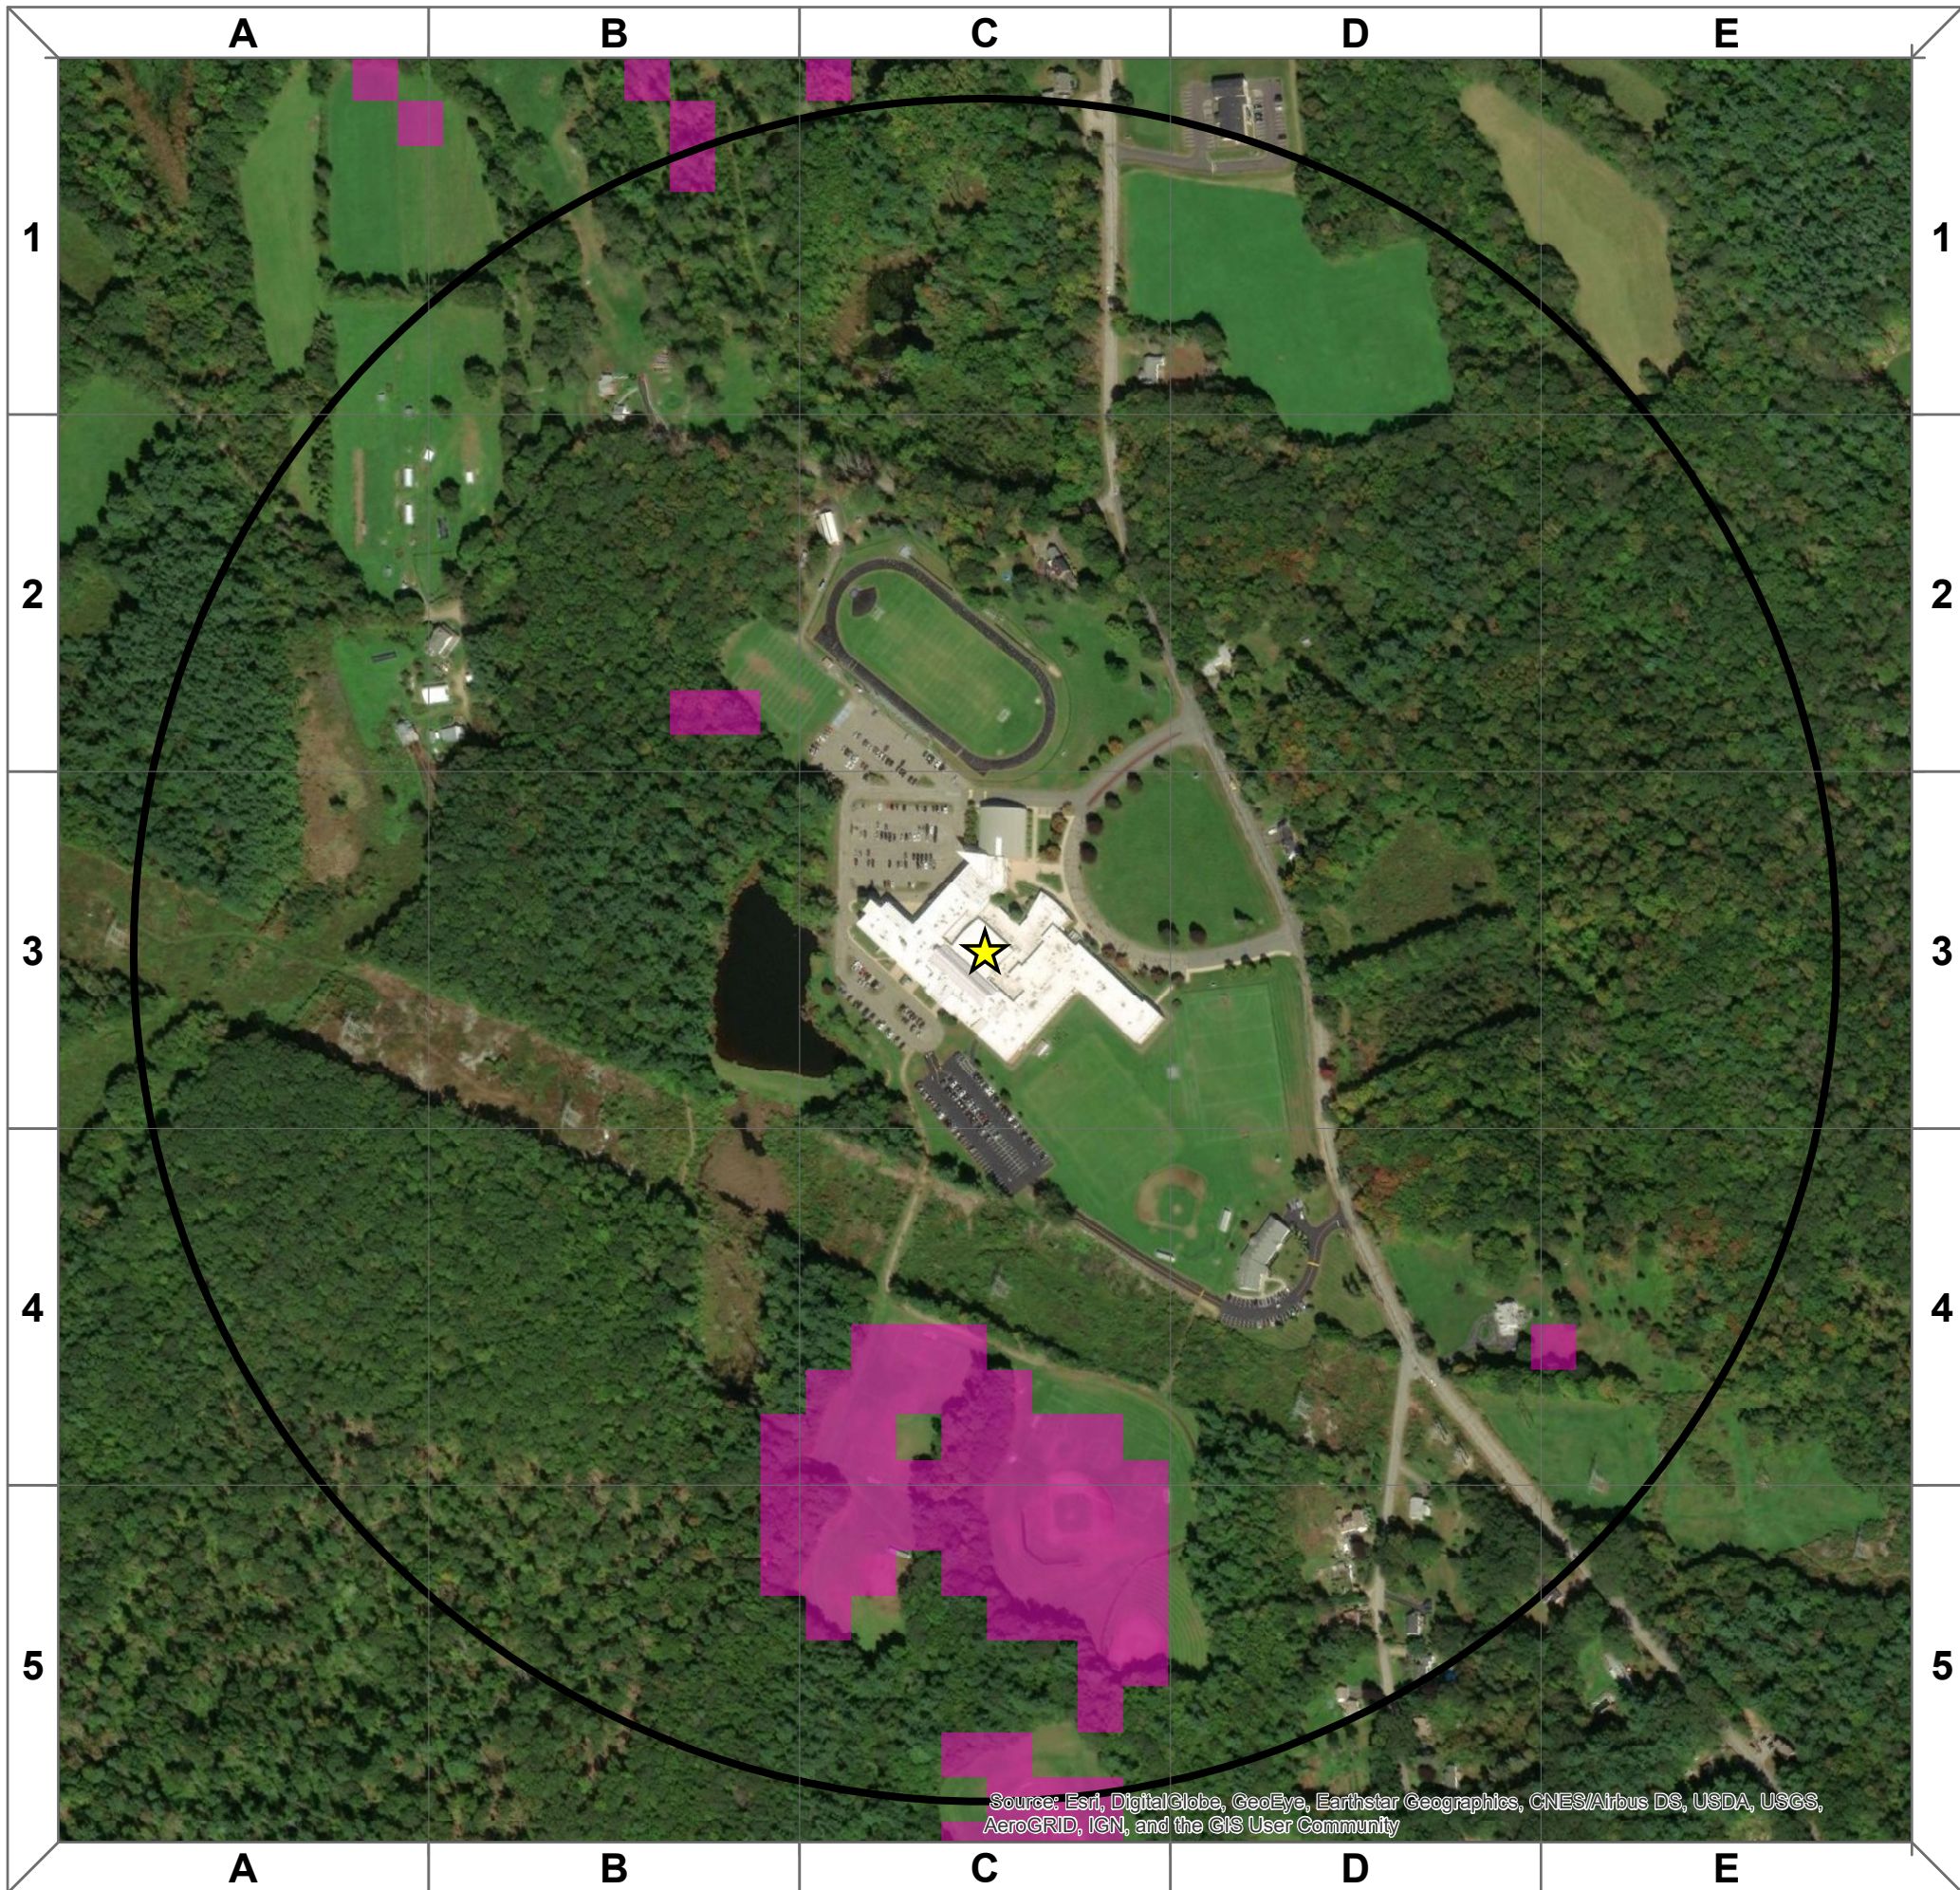

Quabbin Regional High School

-  1km Square Buffer
-  School
-  Landcover Change 1985-2012

Land Cover Change 1985-2012 = 5.04 ha