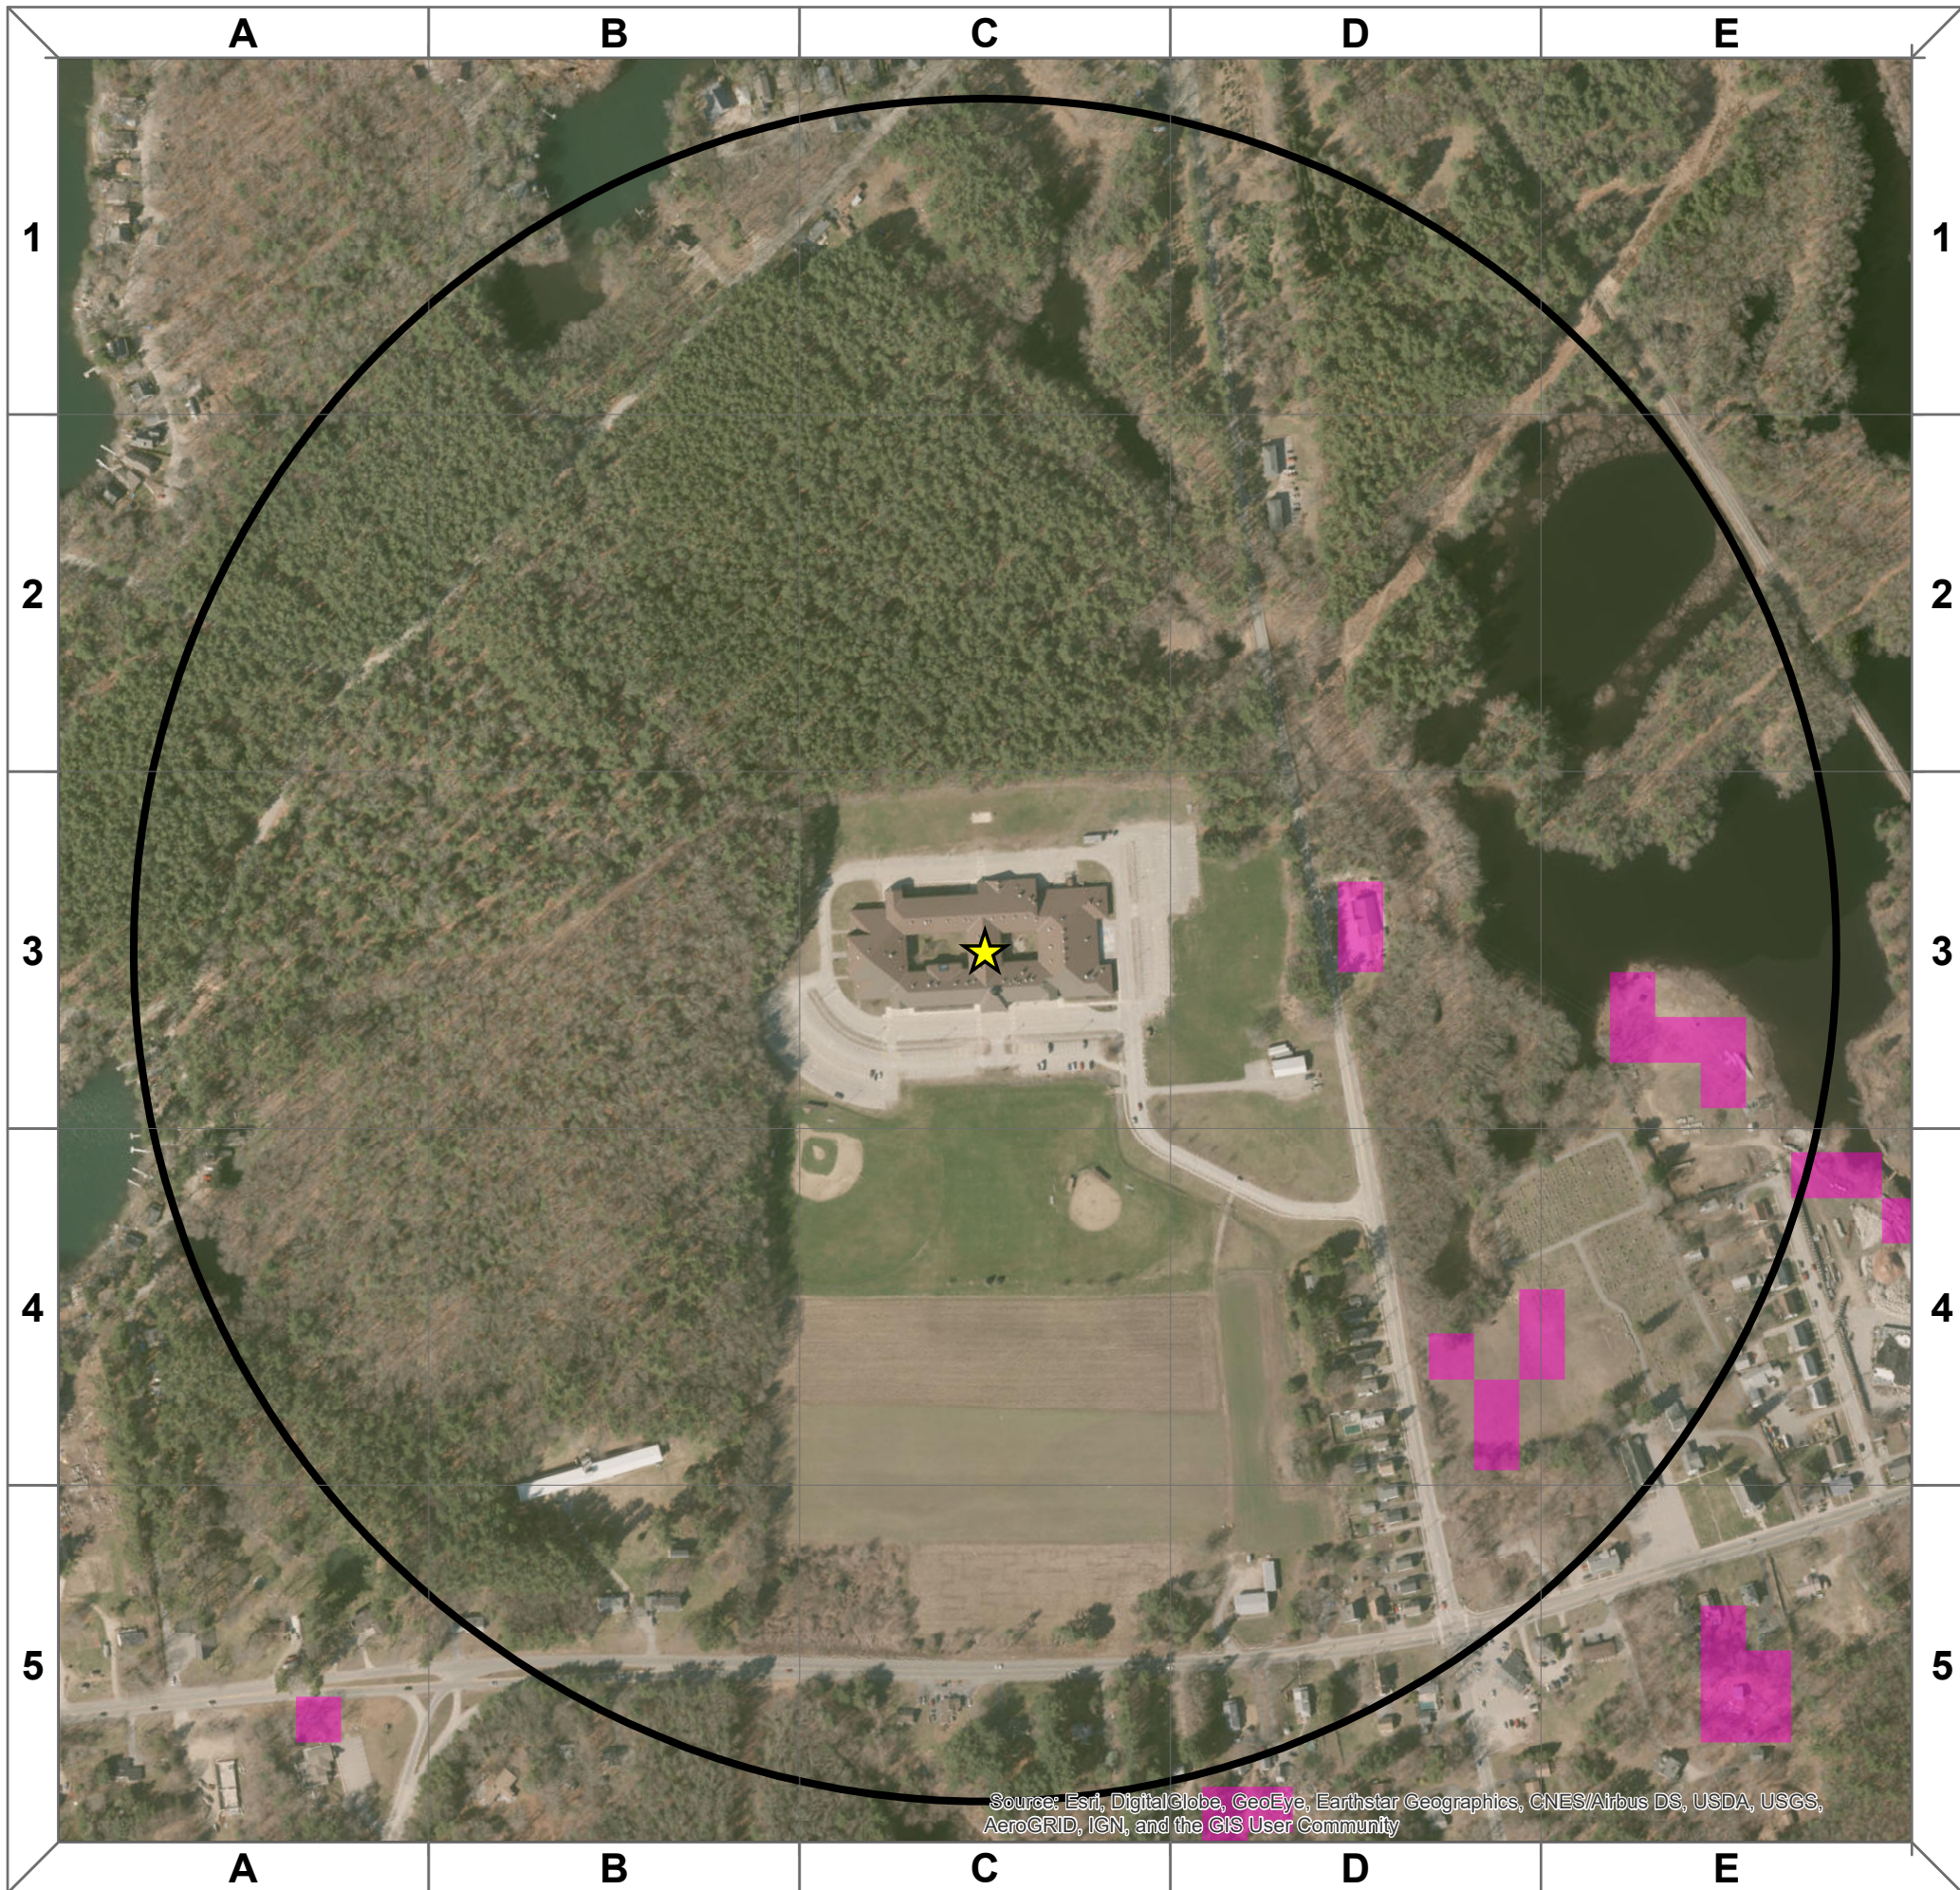

Killingly Intermediate School

-  1km Square Buffer
-  School
-  Landcover Change 1985-2012

Land Cover Change 1985-2012 = 1.08 ha