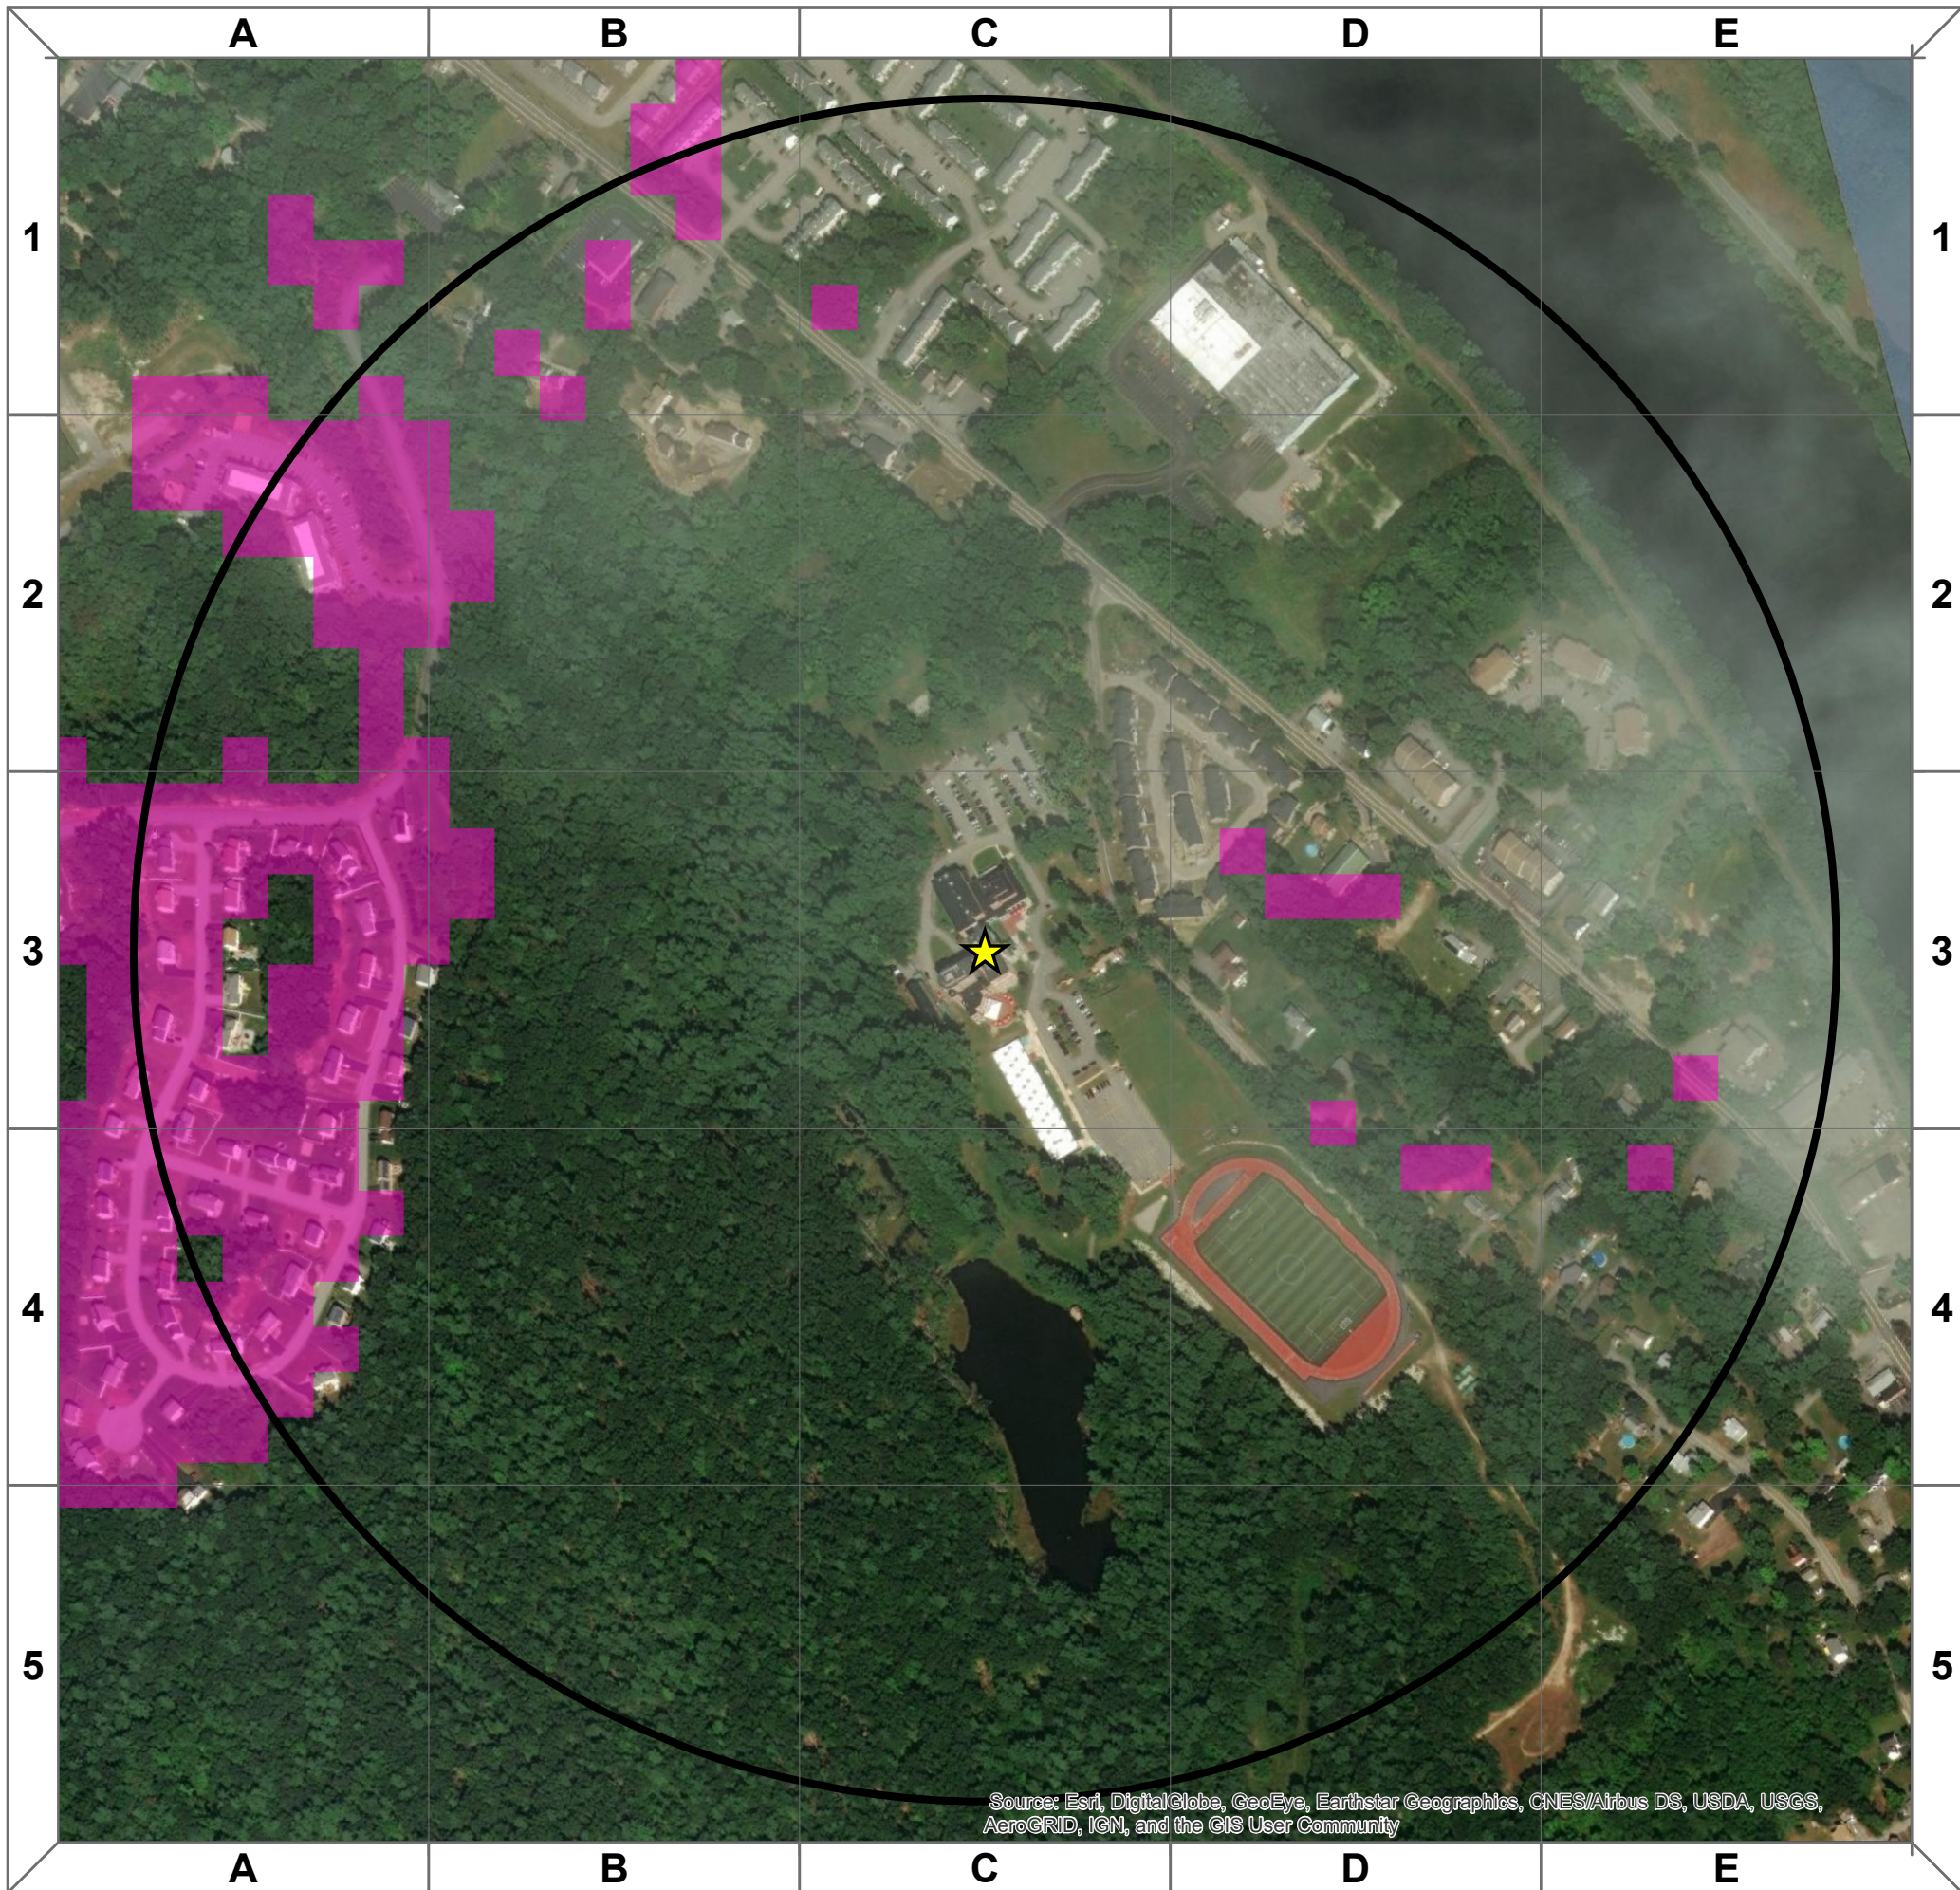

Innovation Academy Charter School

-  1km Square Buffer
-  School
-  Landcover Change 1985-2012

Land Cover Change 1985-2012 = 9.81 ha