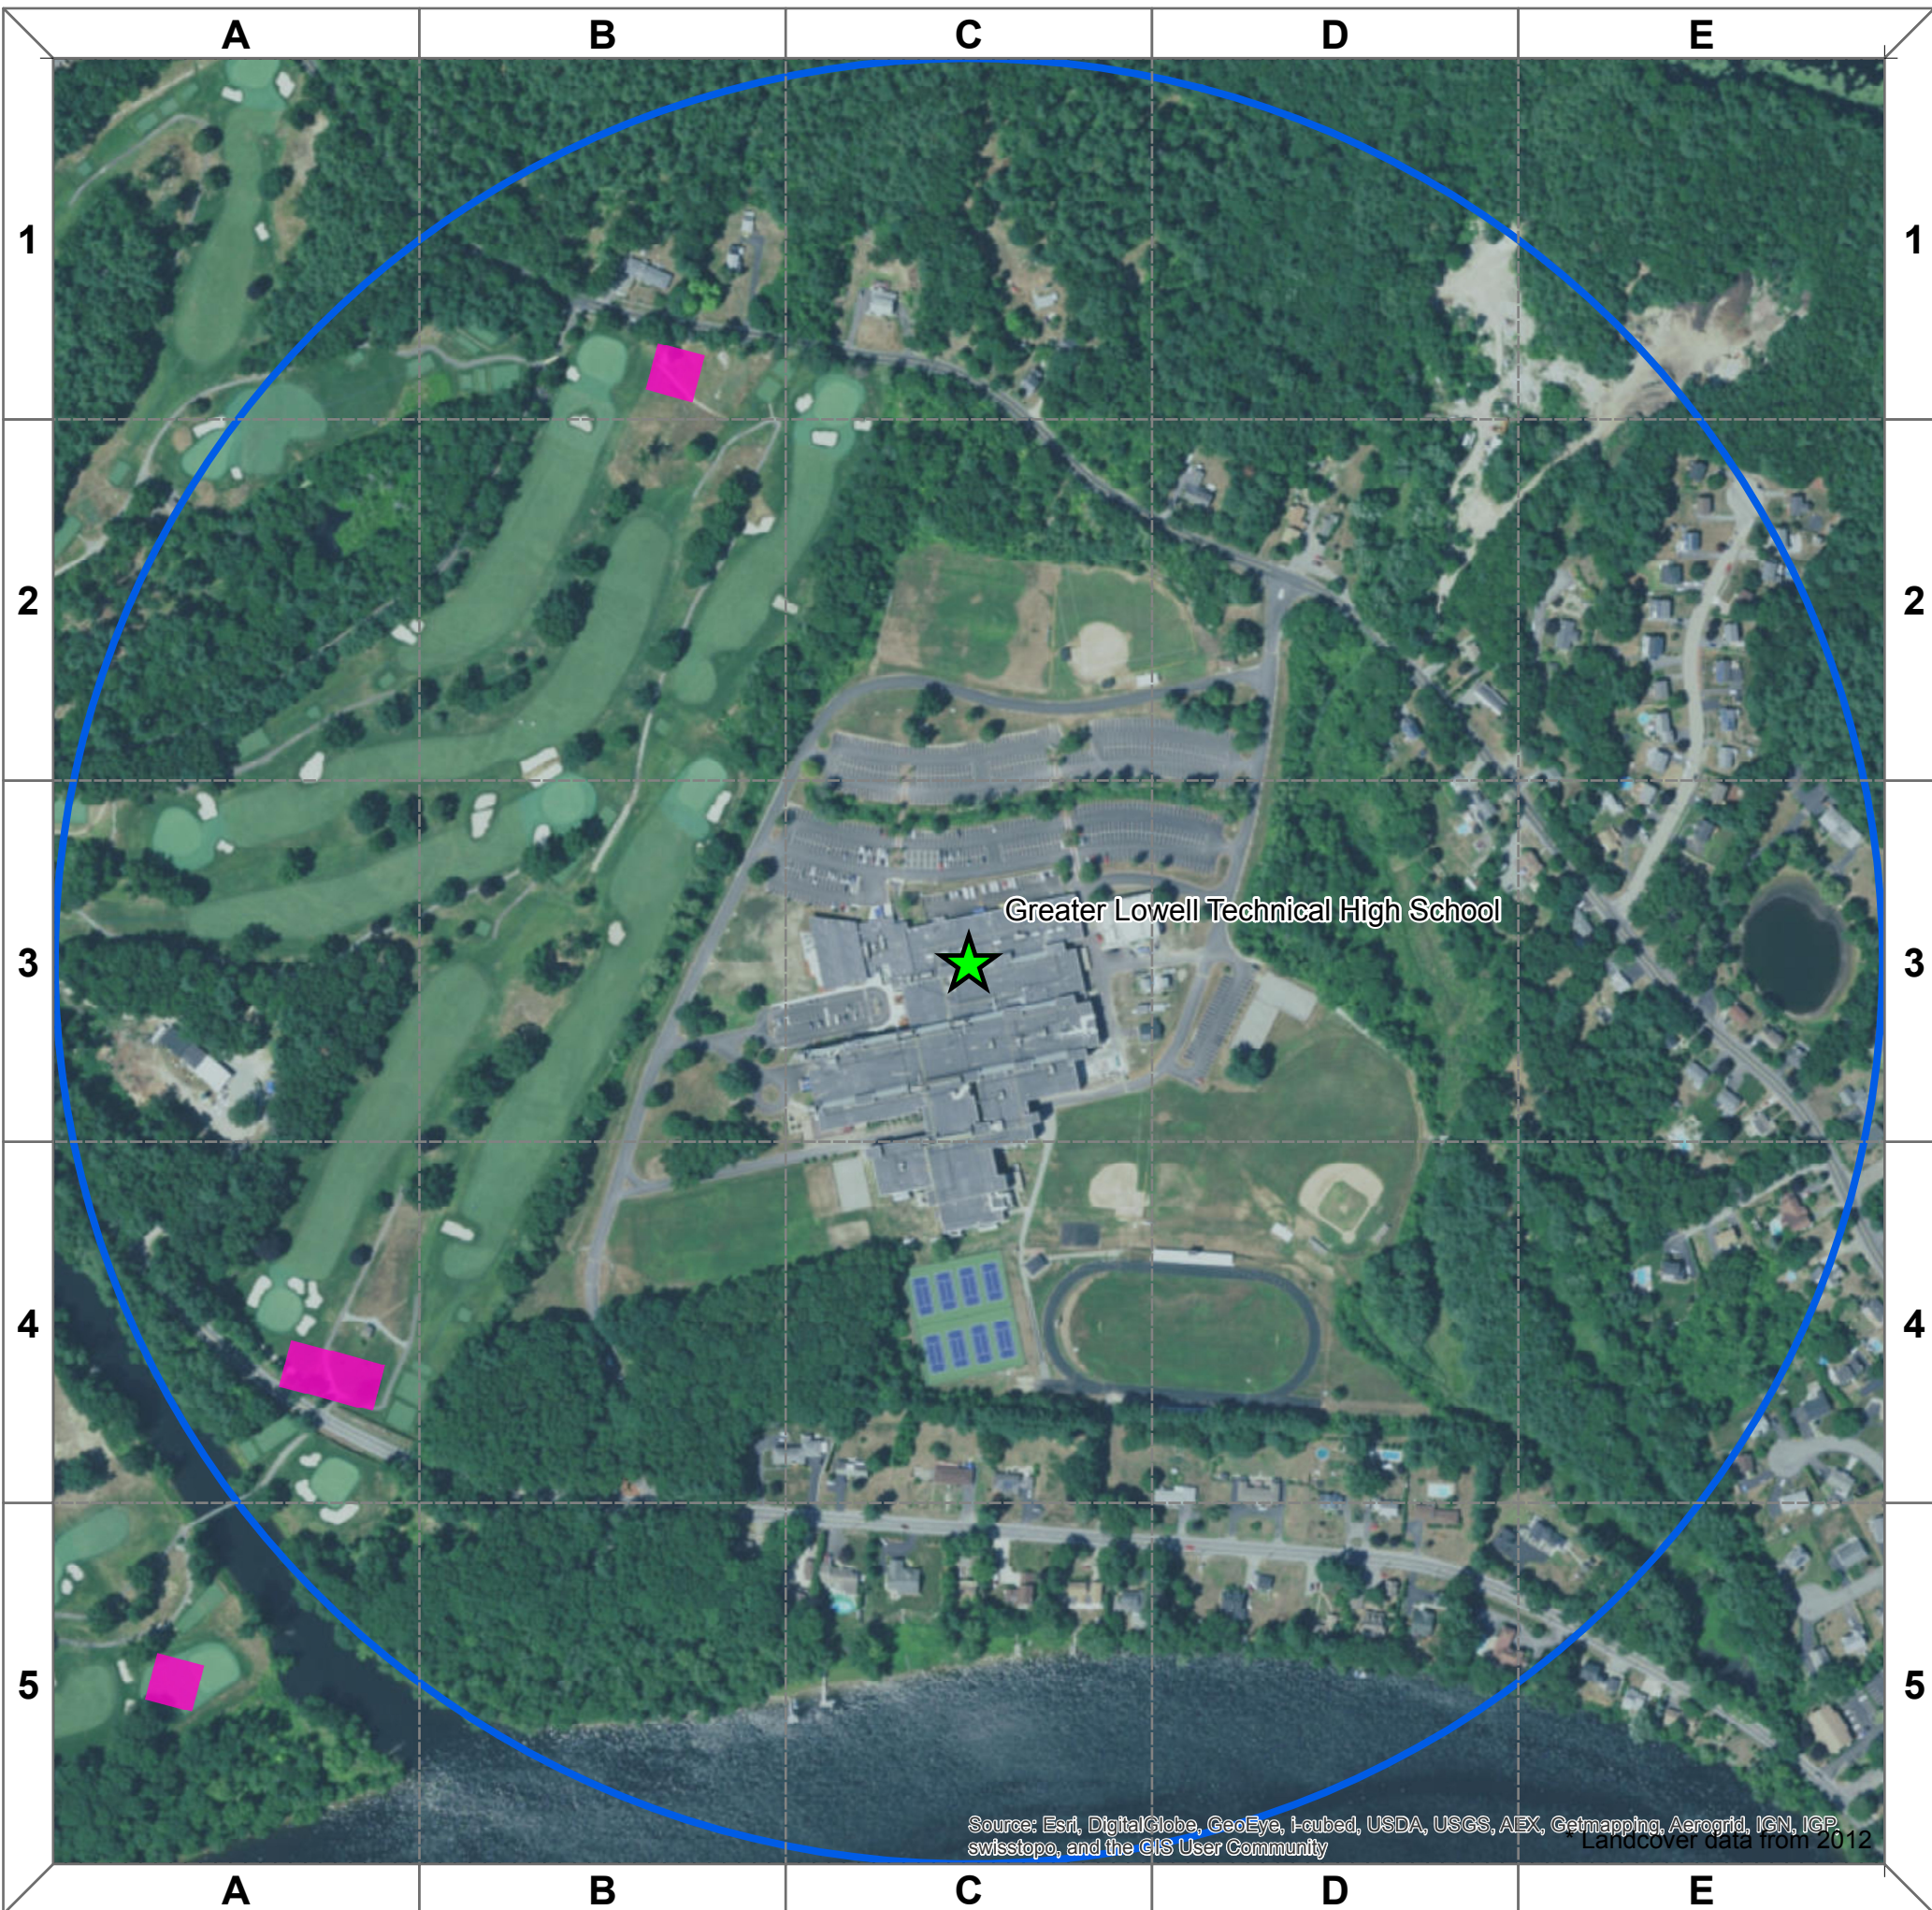

# Greater Lowell Technical High School

Forest Loss 1985-2012 = 0.27 ha

-  1km School Buffer
-  Schools
-  Forest Lost to Development