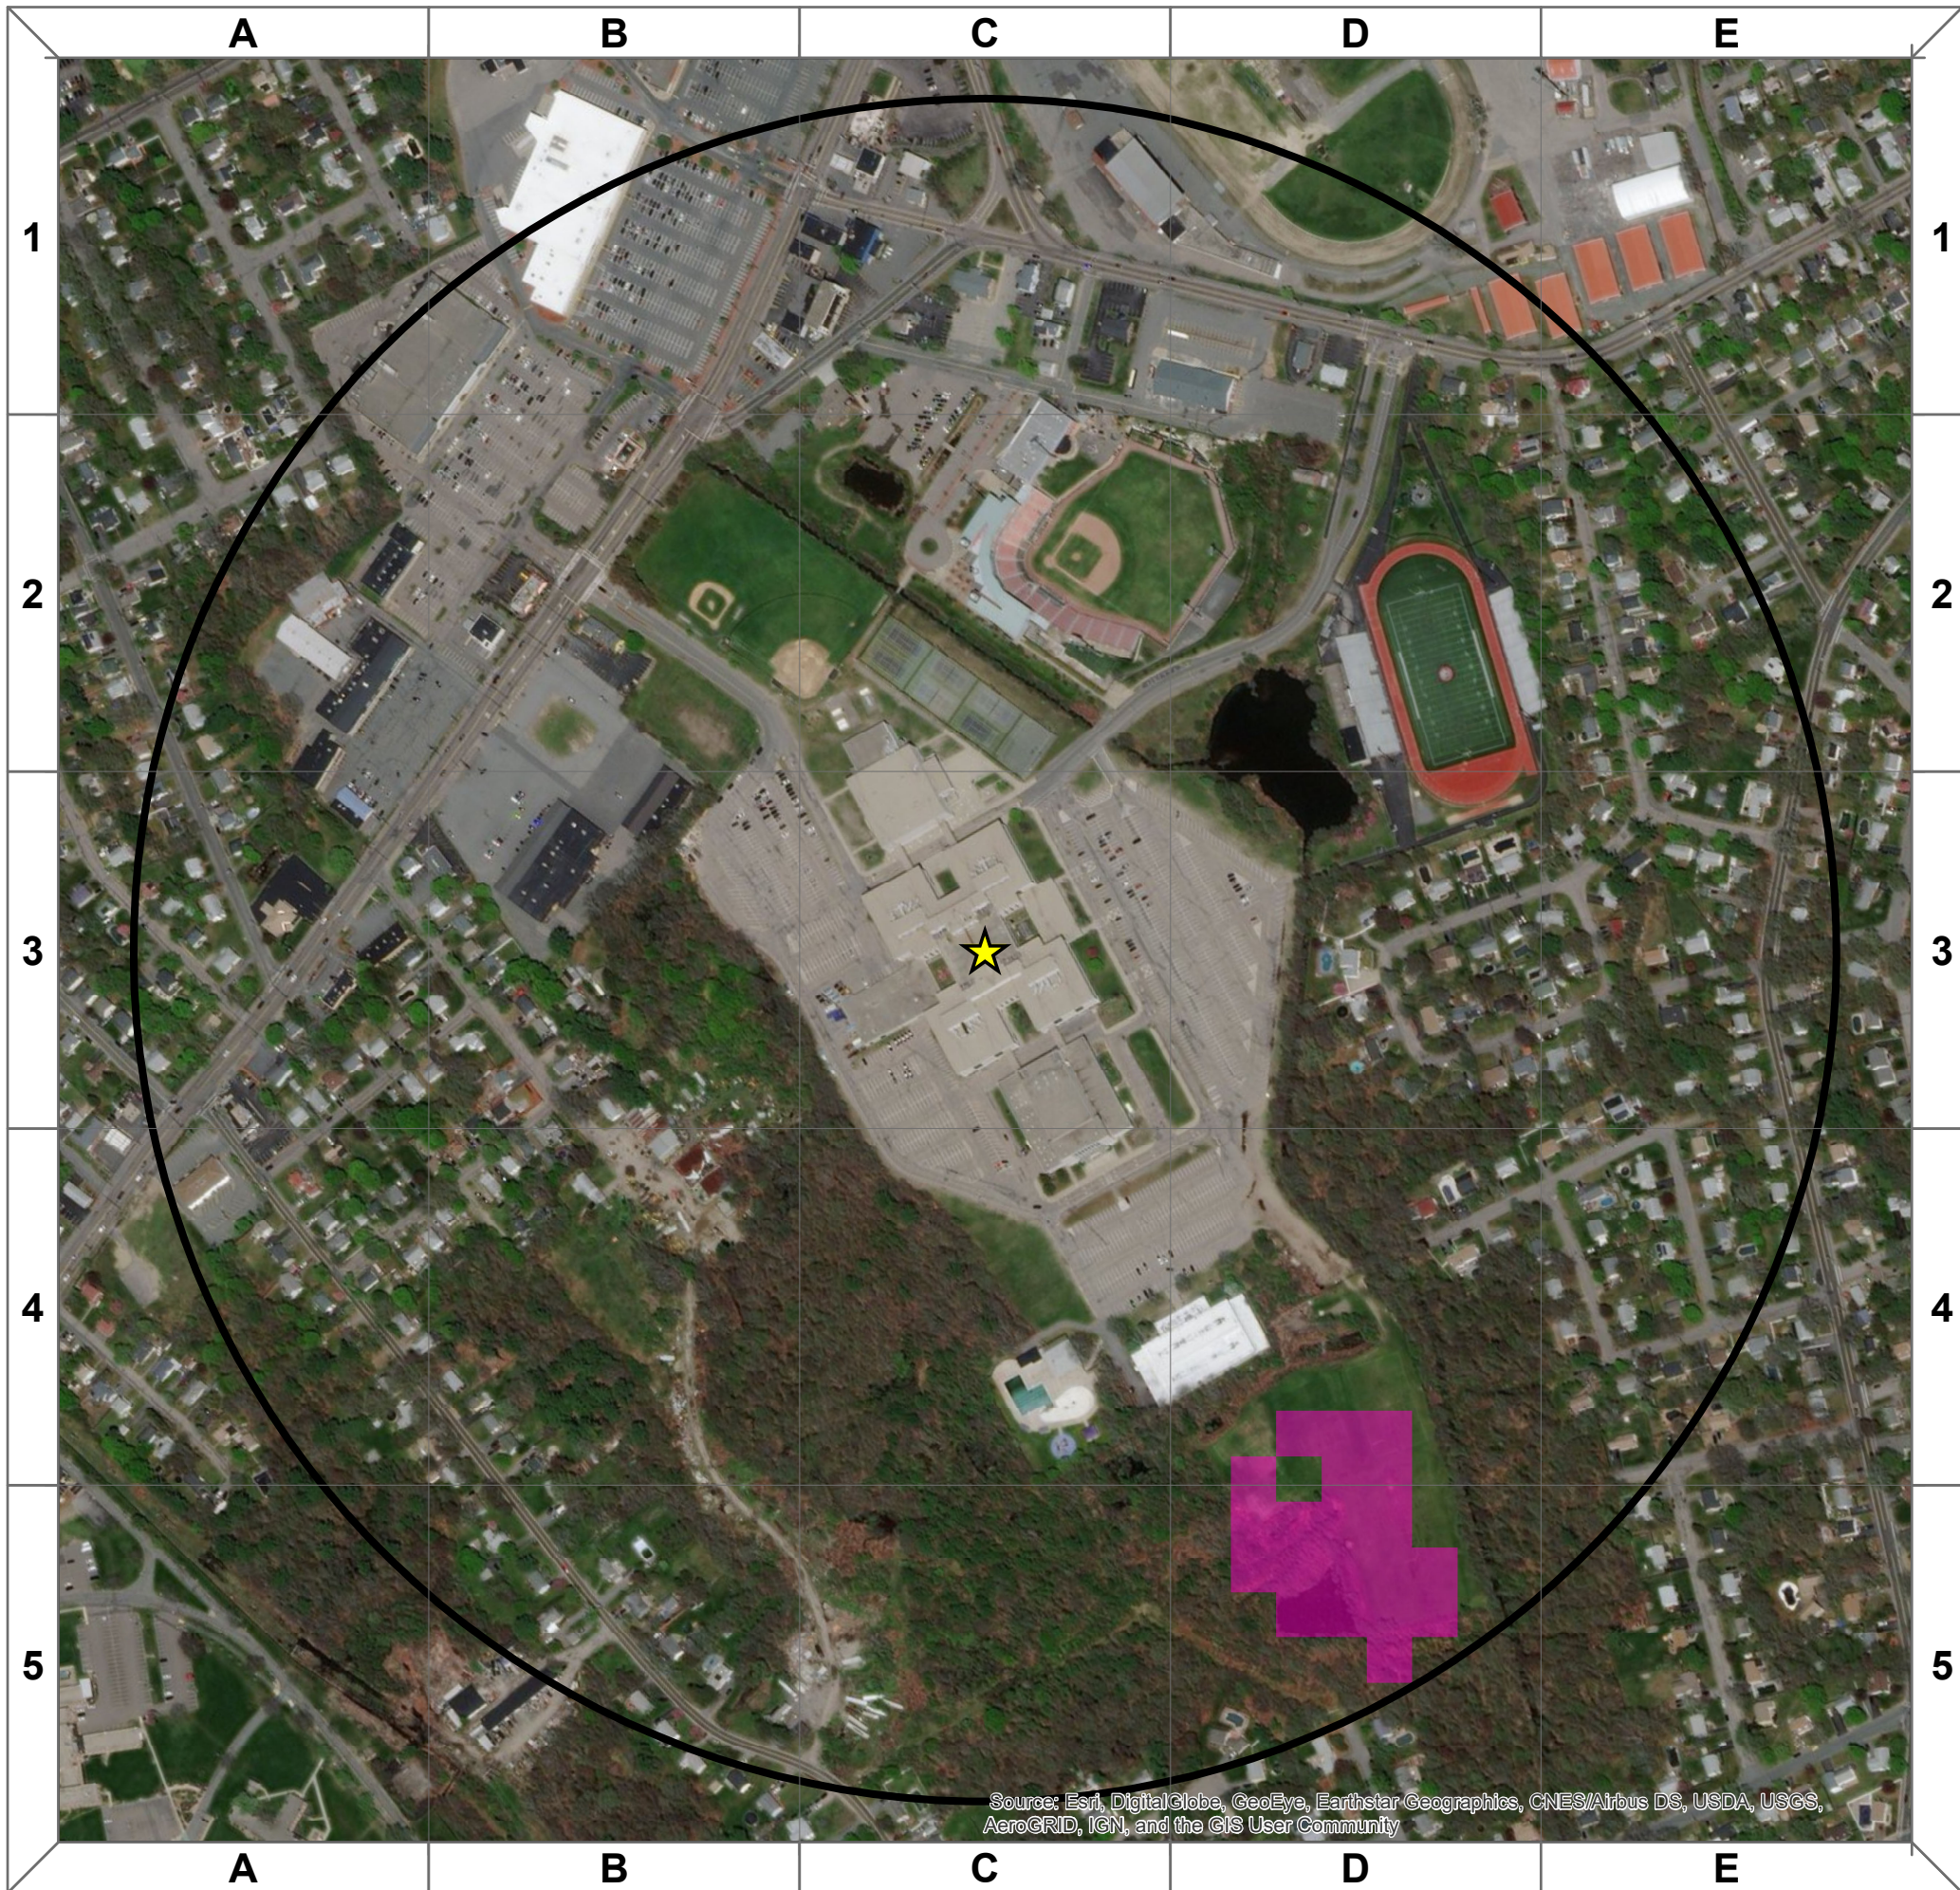

# Brockton High School

-  1km Square Buffer
-  School
-  Landcover Change 1985-2012

Land Cover Change 1985-2012 = 1.8 ha

## School Area