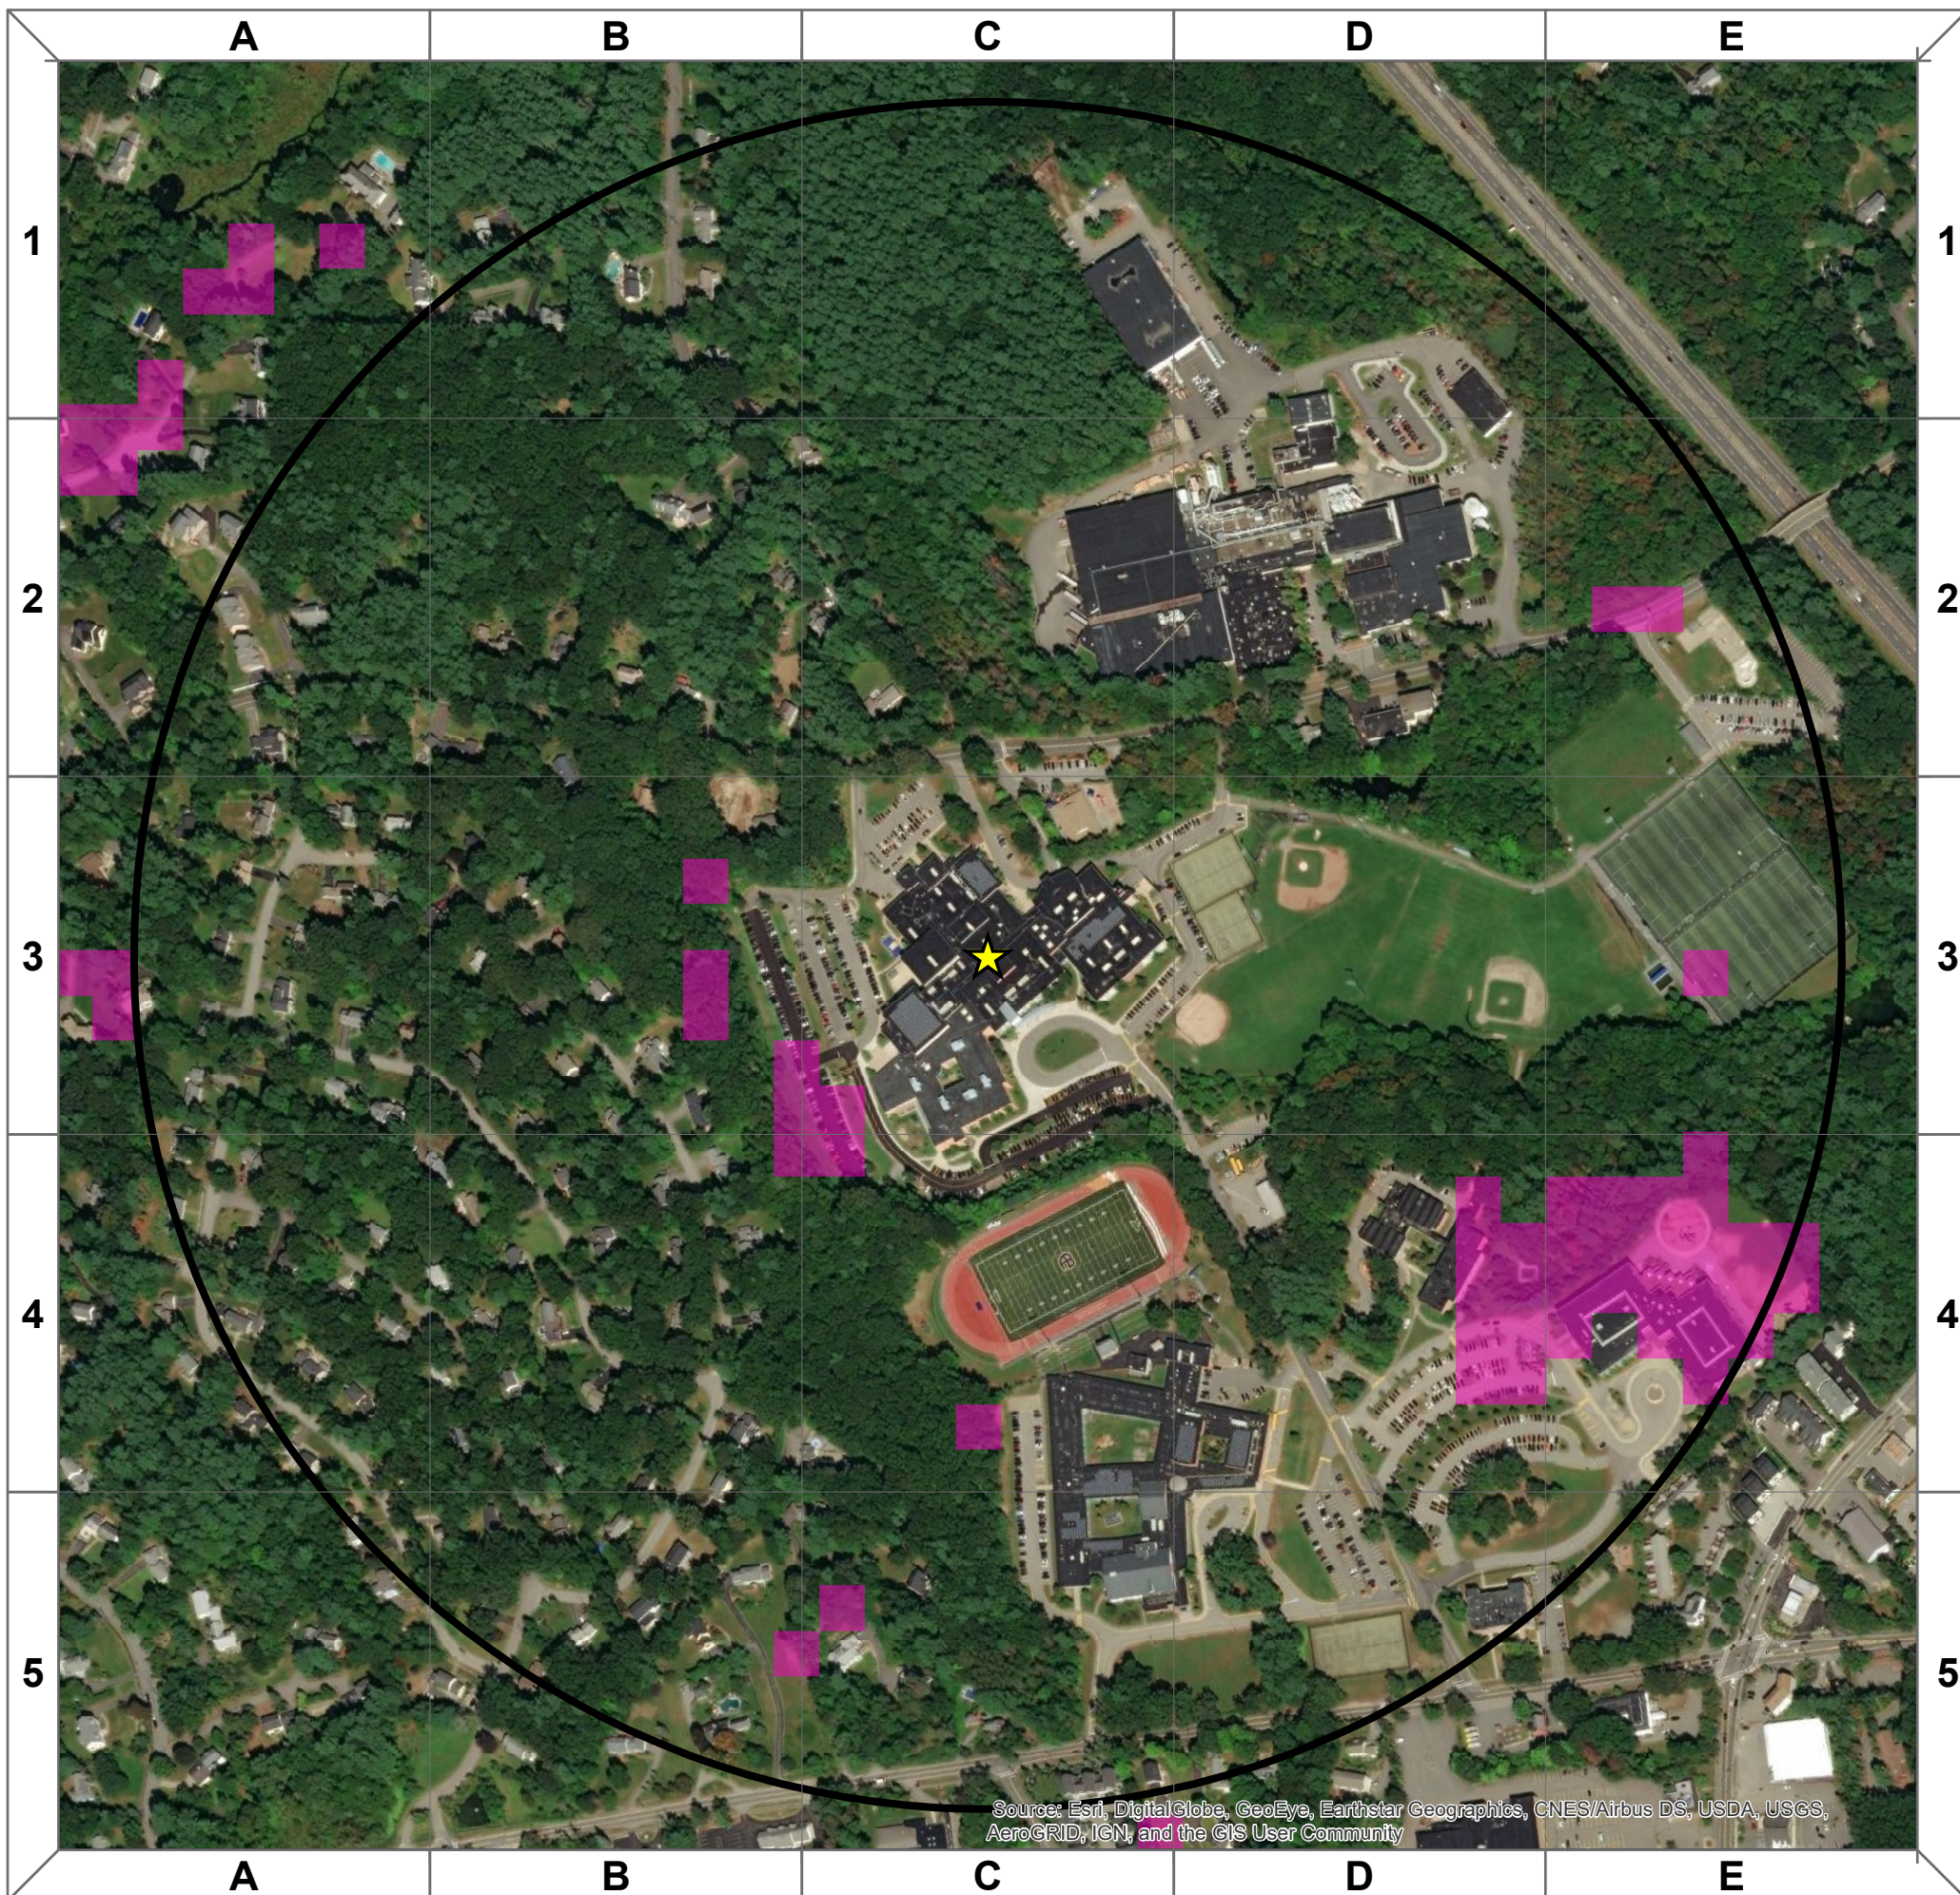

Acton Boxborough Regional High School

-  1km Square Buffer
-  School
-  Landcover Change 1985-2012

Land Cover Change 1985-2012 = 3.87 ha